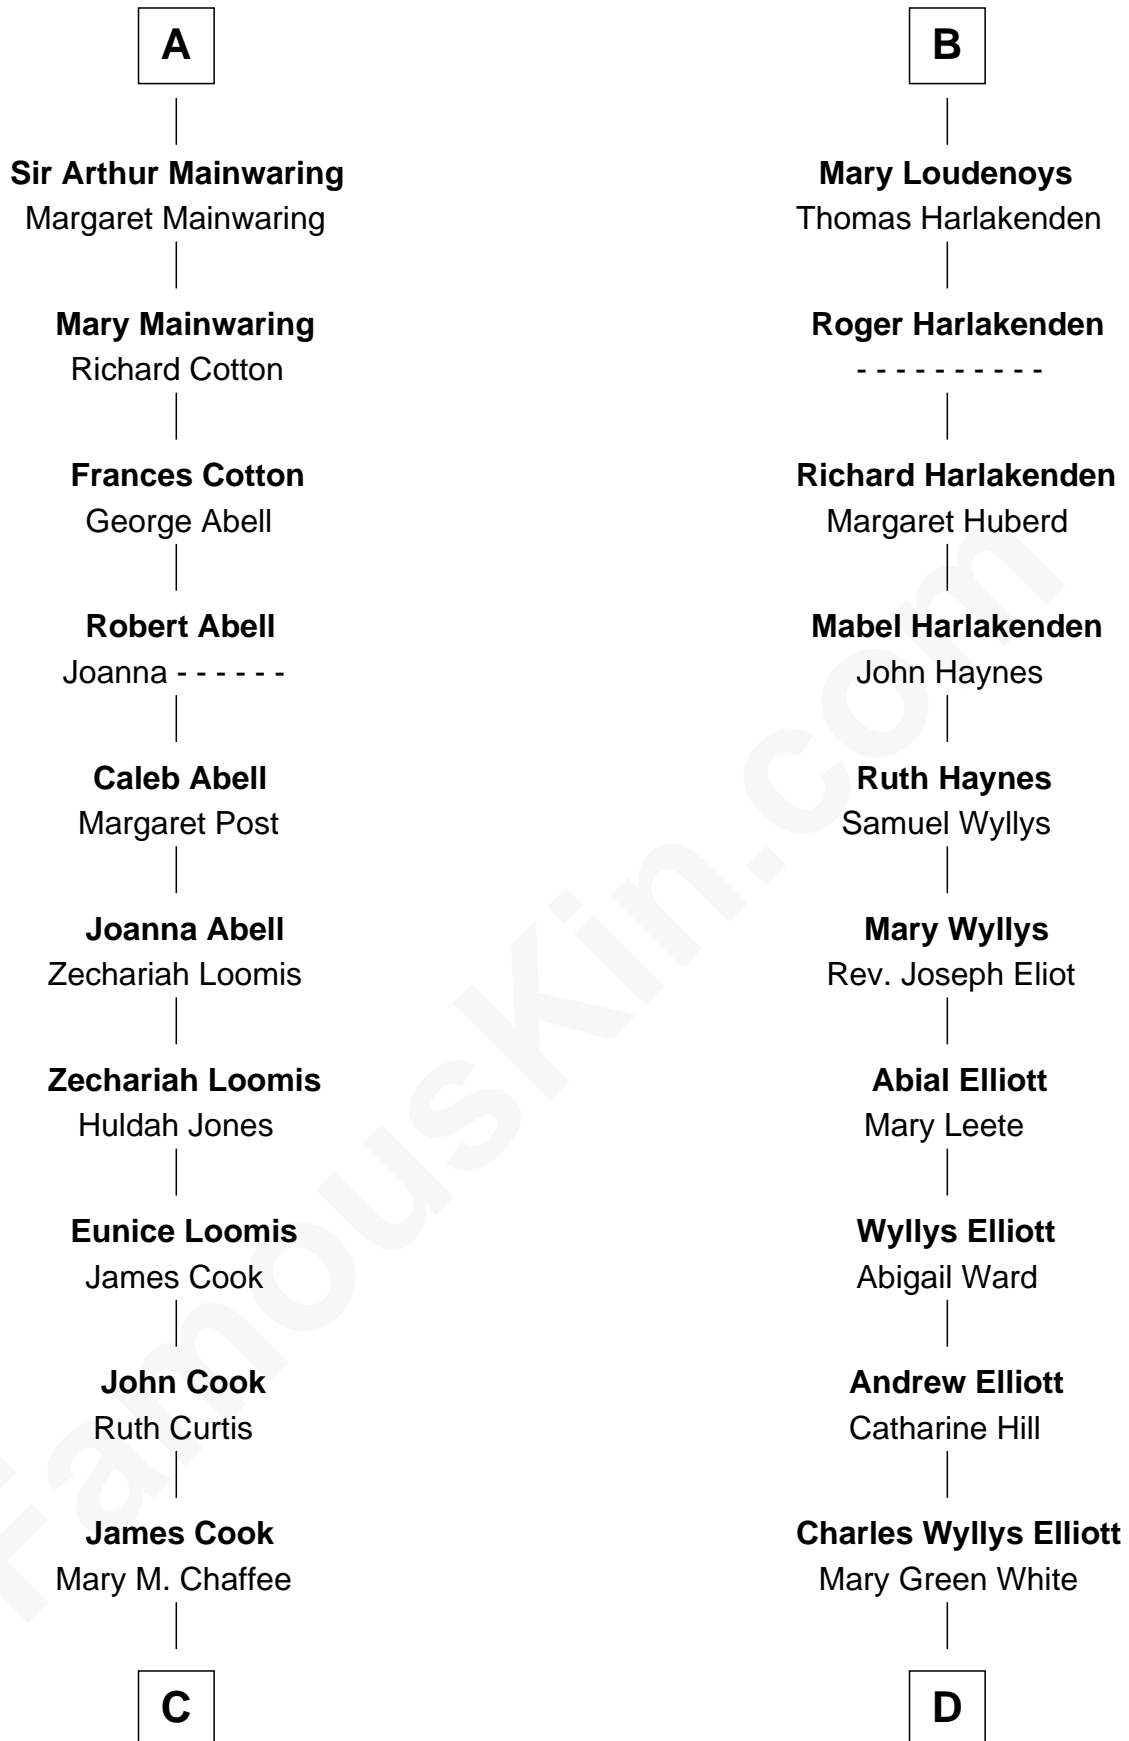

FamousKin.com Relationship Chart of

Shadove Stevens

Radio Disc Jockey

20th cousin of

Ali Wentworth

TV Actress and Comedienne

Richard Fitzalan
Eleanor Plantagenet

C