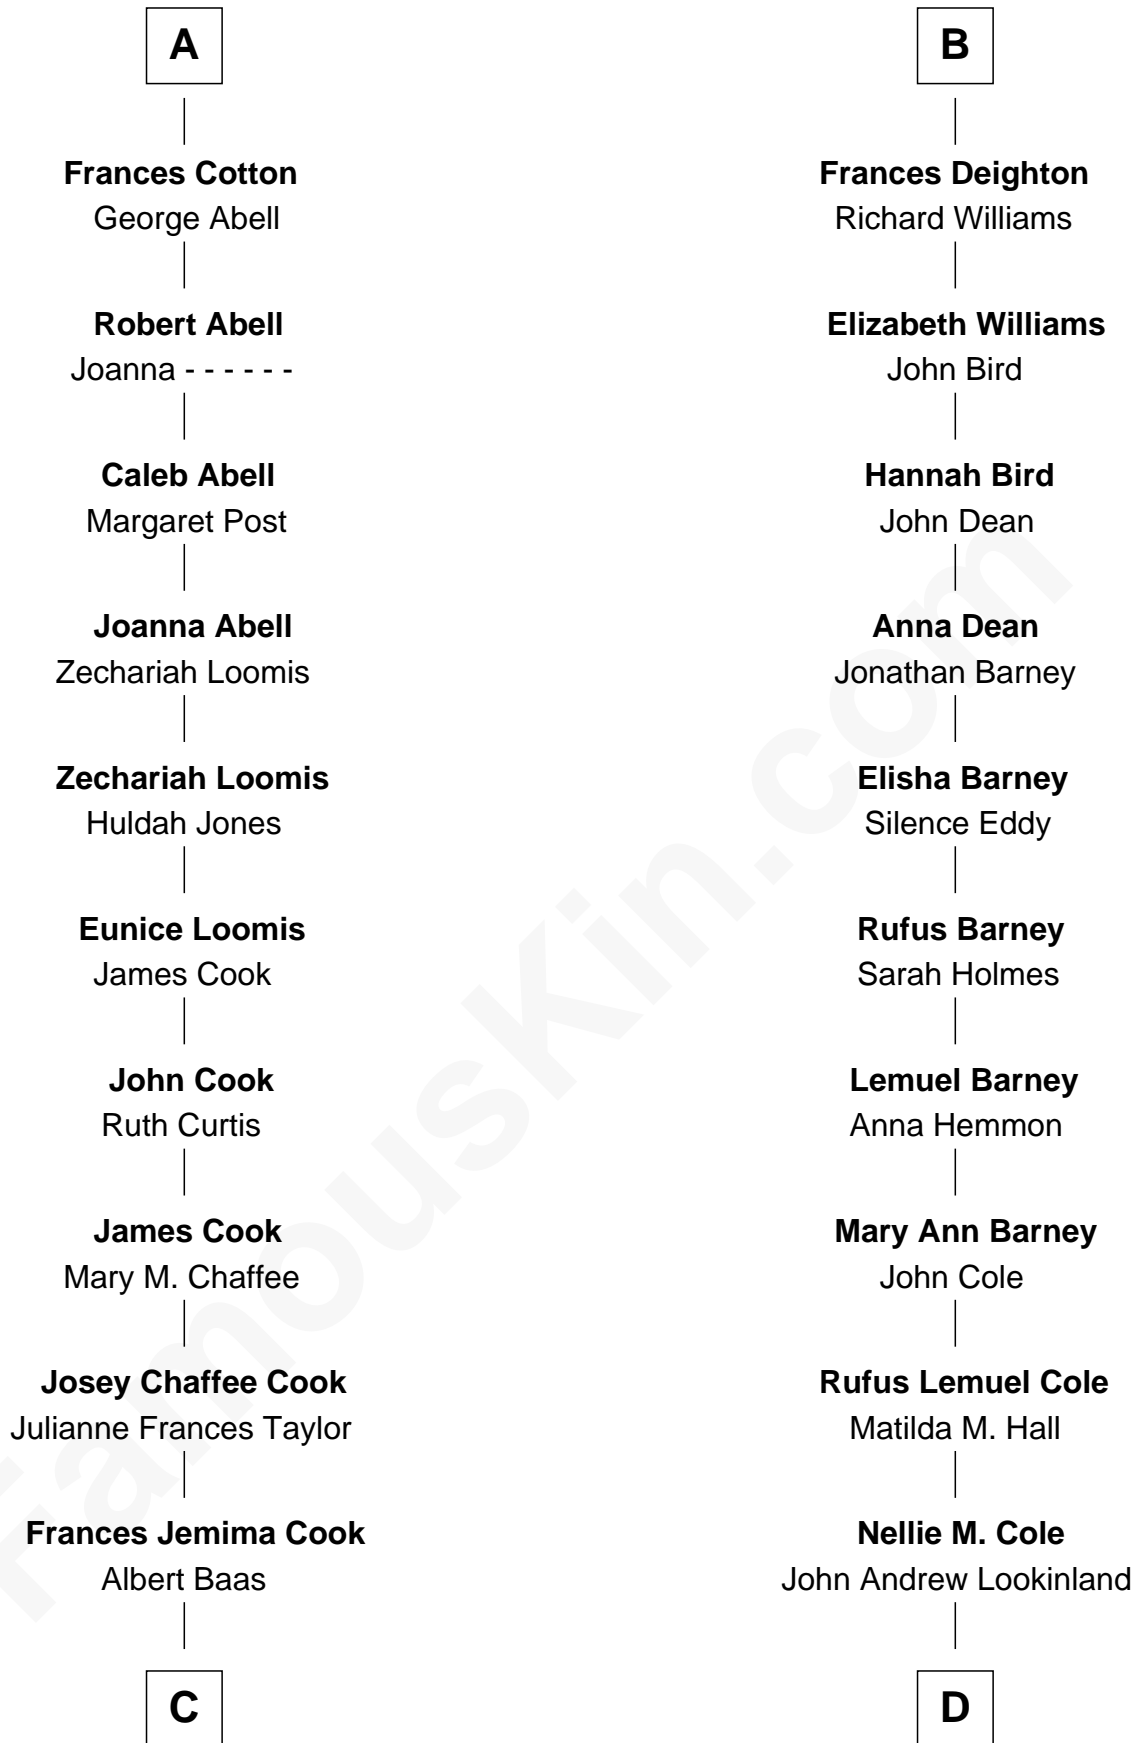

FamousKin.com Relationship Chart of

Shadove Stevens

Radio Disc Jockey

18th cousin 1 time removed of

Michael Lookinland

TV Actor

Sir Edmund Ferrers

Ellen Roche