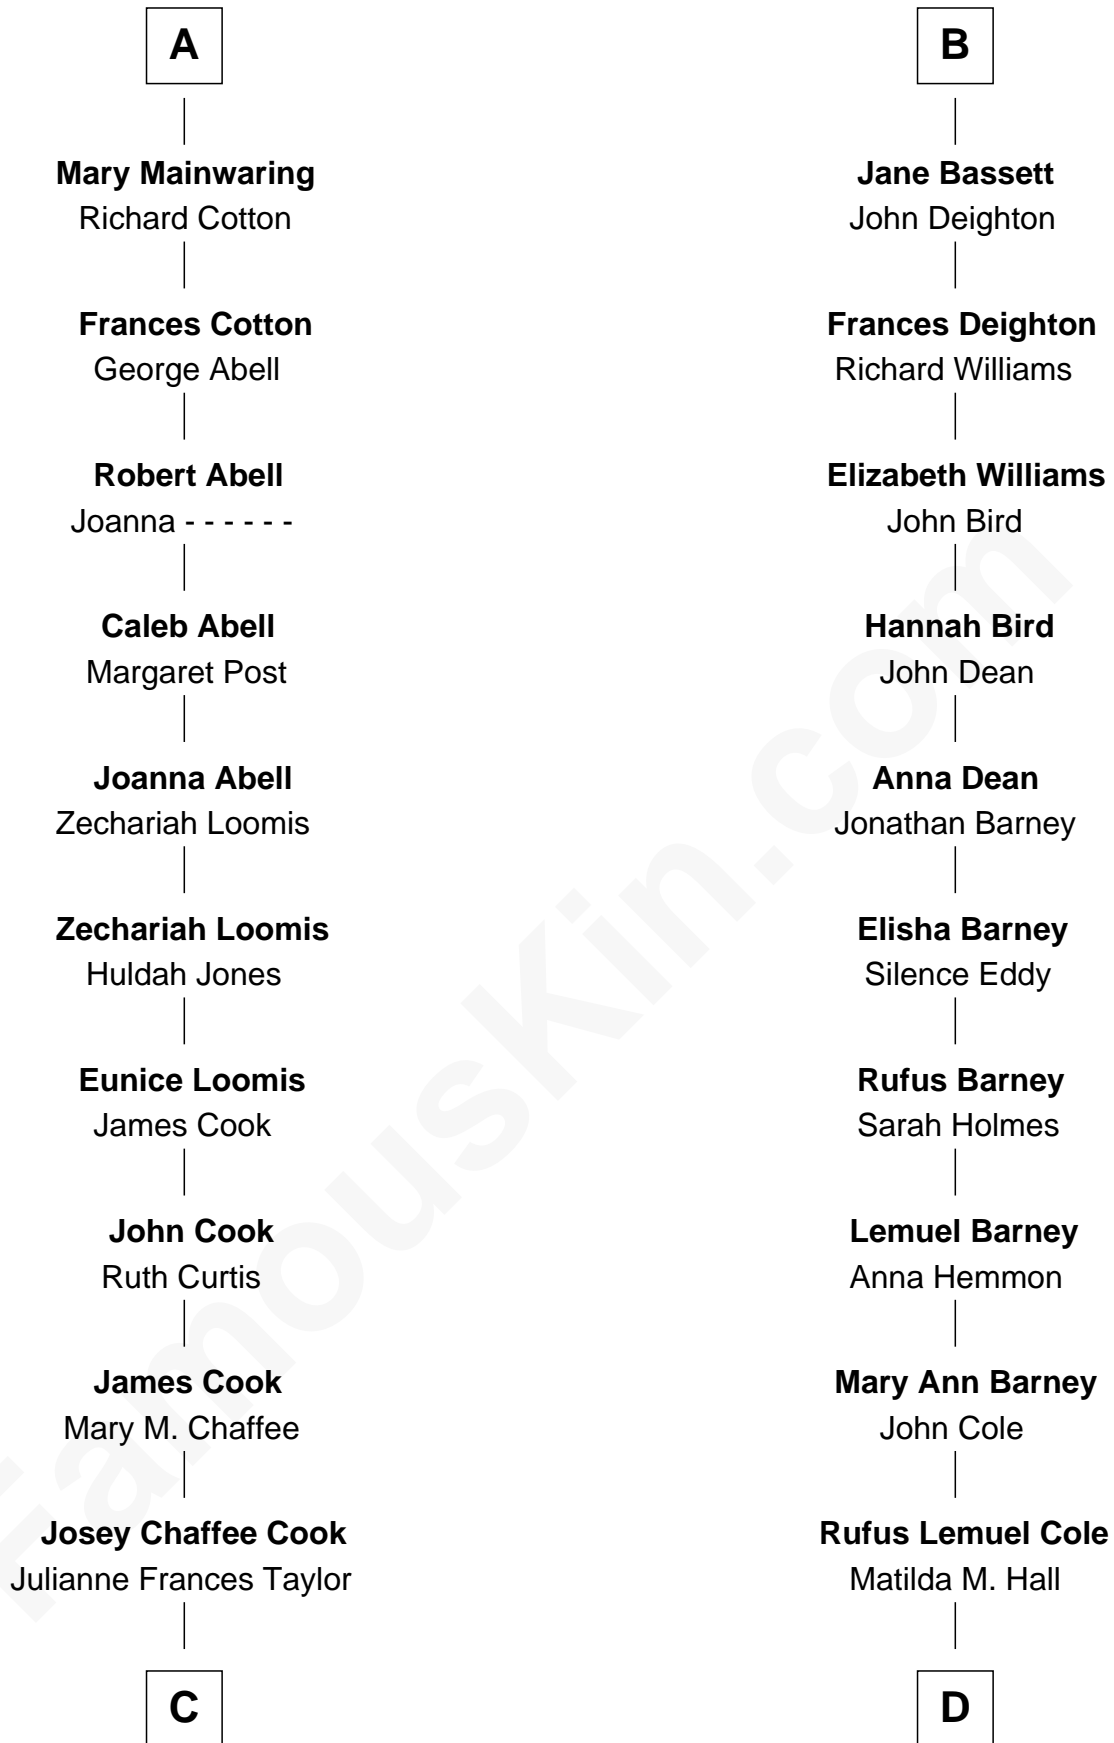

# FamousKin.com Relationship Chart of

**Shadove Stevens**

*Radio Disc Jockey*

19th cousin 1 time removed of

**Michael Lookinland**

*TV Actor*

**Sir Richard Fitzalan**

Elizabeth de Bohun

**C**

**Frances Jemima Cook**

Albert Baas

**LaVerne M. Baas**

Keith Karl Ingstad

**Shadoc Stevens**

*Radio Disc Jockey*

**D**

**Nellie M. Cole**

John Andrew Lookinland

**Orrin Paul Lookinland**

Madeline Tait

**Paul Russell Lookinland**

Karen Ruth McKinney

**Michael Lookinland**

*TV Actor*