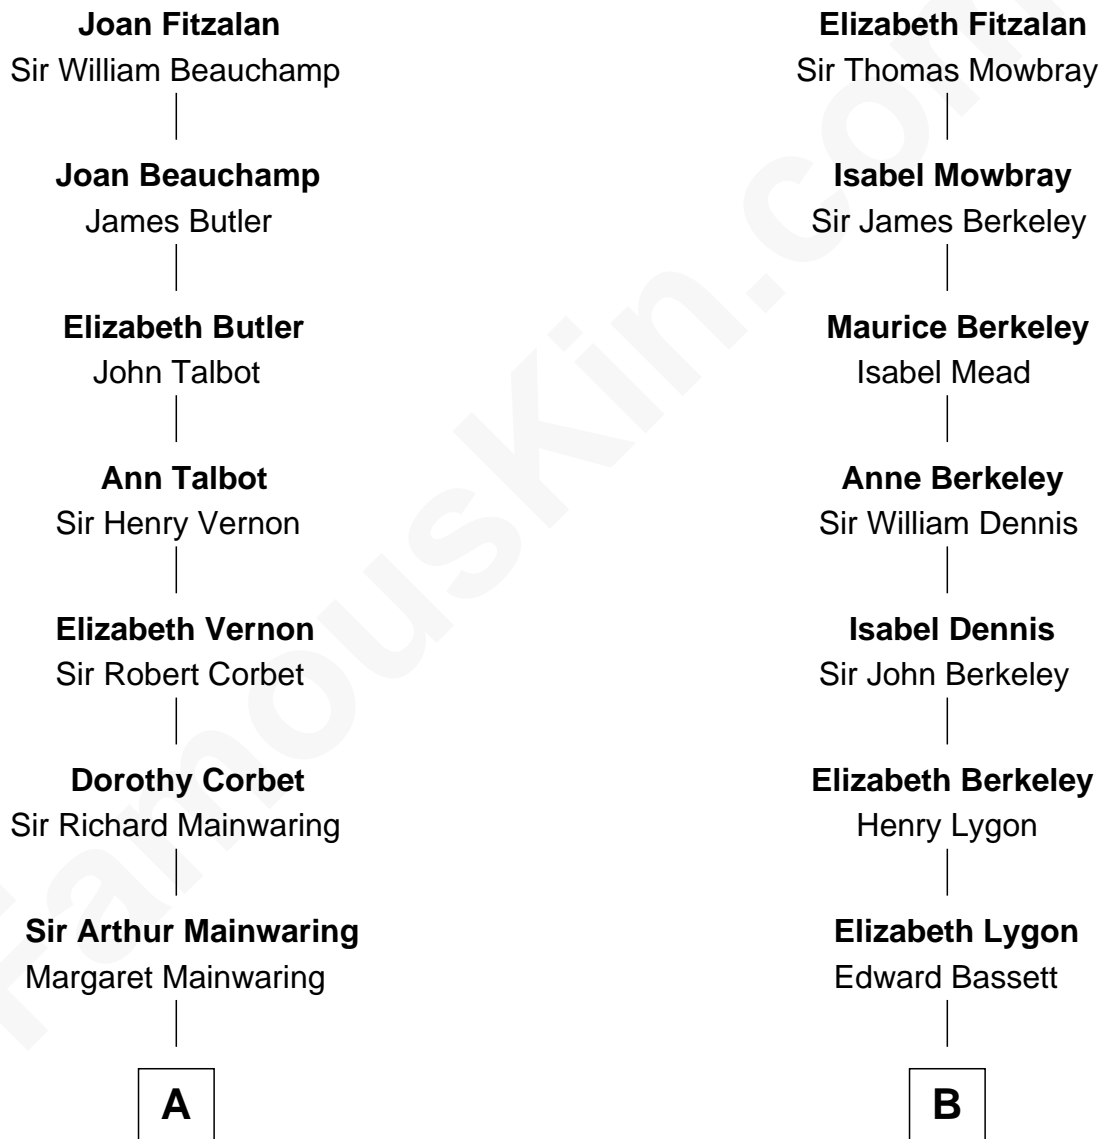

# FamousKin.com Relationship Chart of

**Shadove Stevens**

*Radio Disc Jockey*

19th cousin 1 time removed of

**Michael Lookinland**

*TV Actor*

**Sir Richard Fitzalan**

Elizabeth de Bohun