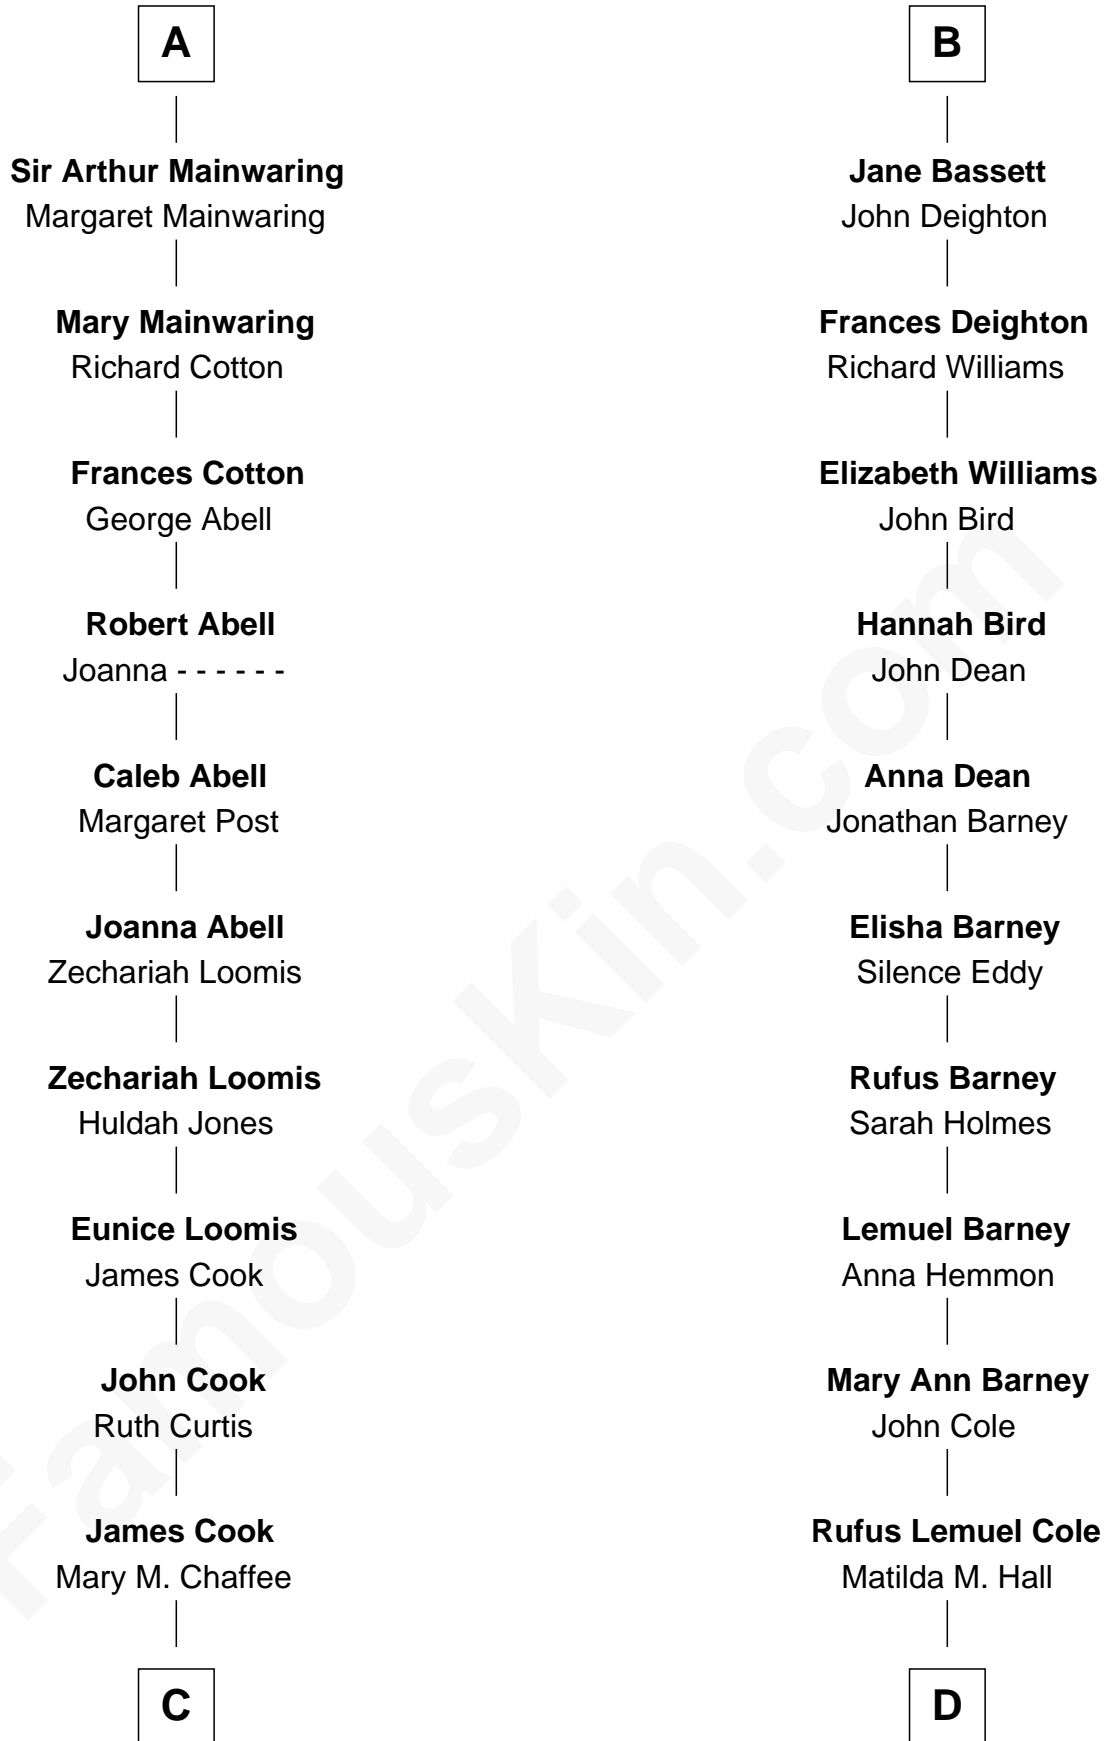

FamousKin.com Relationship Chart of

Shadove Stevens

Radio Disc Jockey

20th cousin of

Michael Lookinland

TV Actor

C

Josey Chaffee Cook
Julianne Frances Taylor