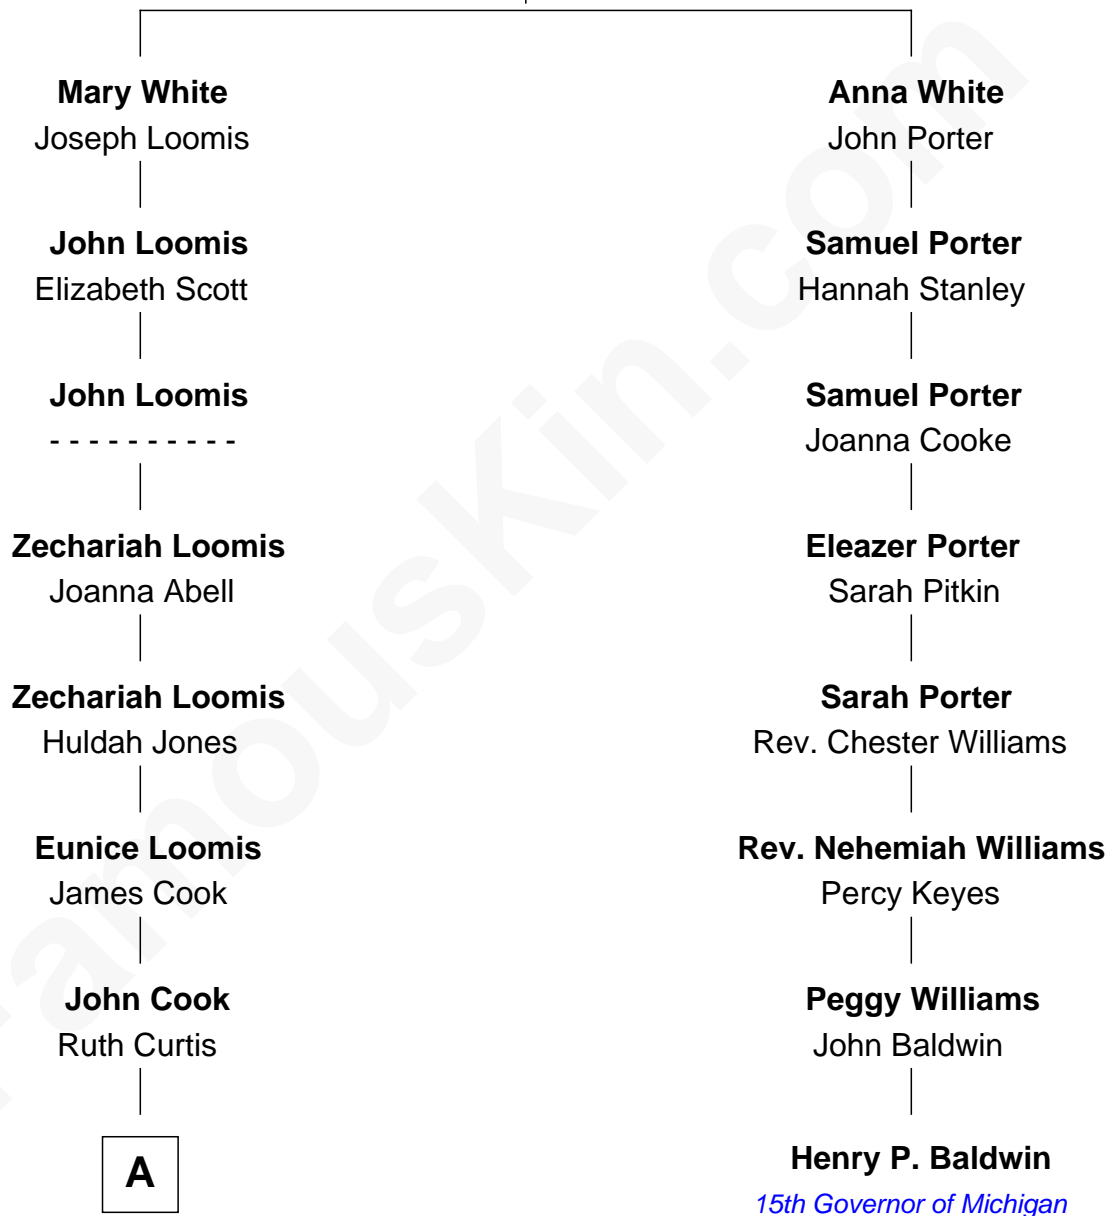

FamousKin.com Relationship Chart of

Shadove Stevens

Radio Disc Jockey

7th cousin 4 times removed of

Henry P. Baldwin

15th Governor of Michigan

Robert White

Bridget Allgar

A

James Cook

Mary M. Chaffee

Josey Chaffee Cook

Julianne Frances Taylor

Frances Jemima Cook

Albert Baas

LaVerne M. Baas