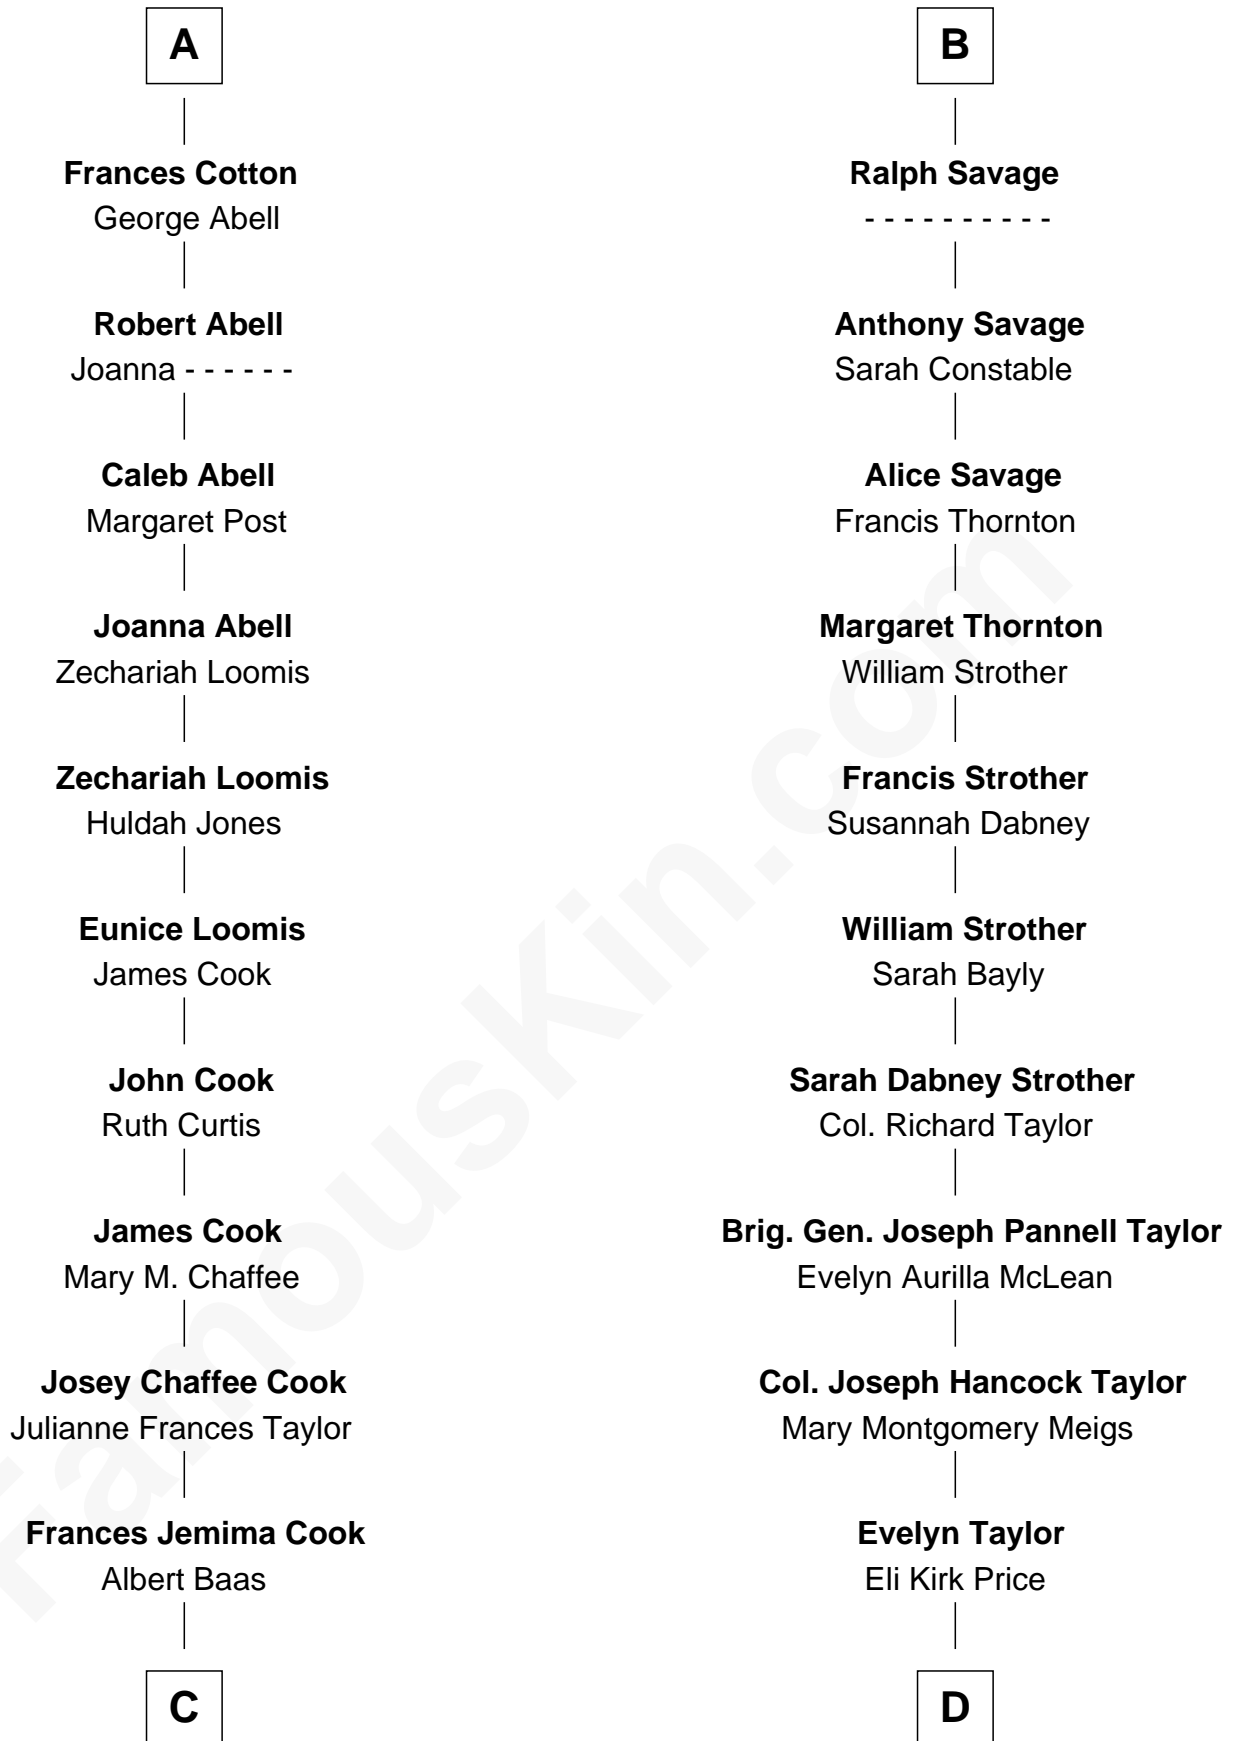

FamousKin.com Relationship Chart of

Shadove Stevens

Radio Disc Jockey

18th cousin 1 time removed of

Parker Stevenson

TV and Movie Actor

Sir Edmund Ferrers

Ellen Roche