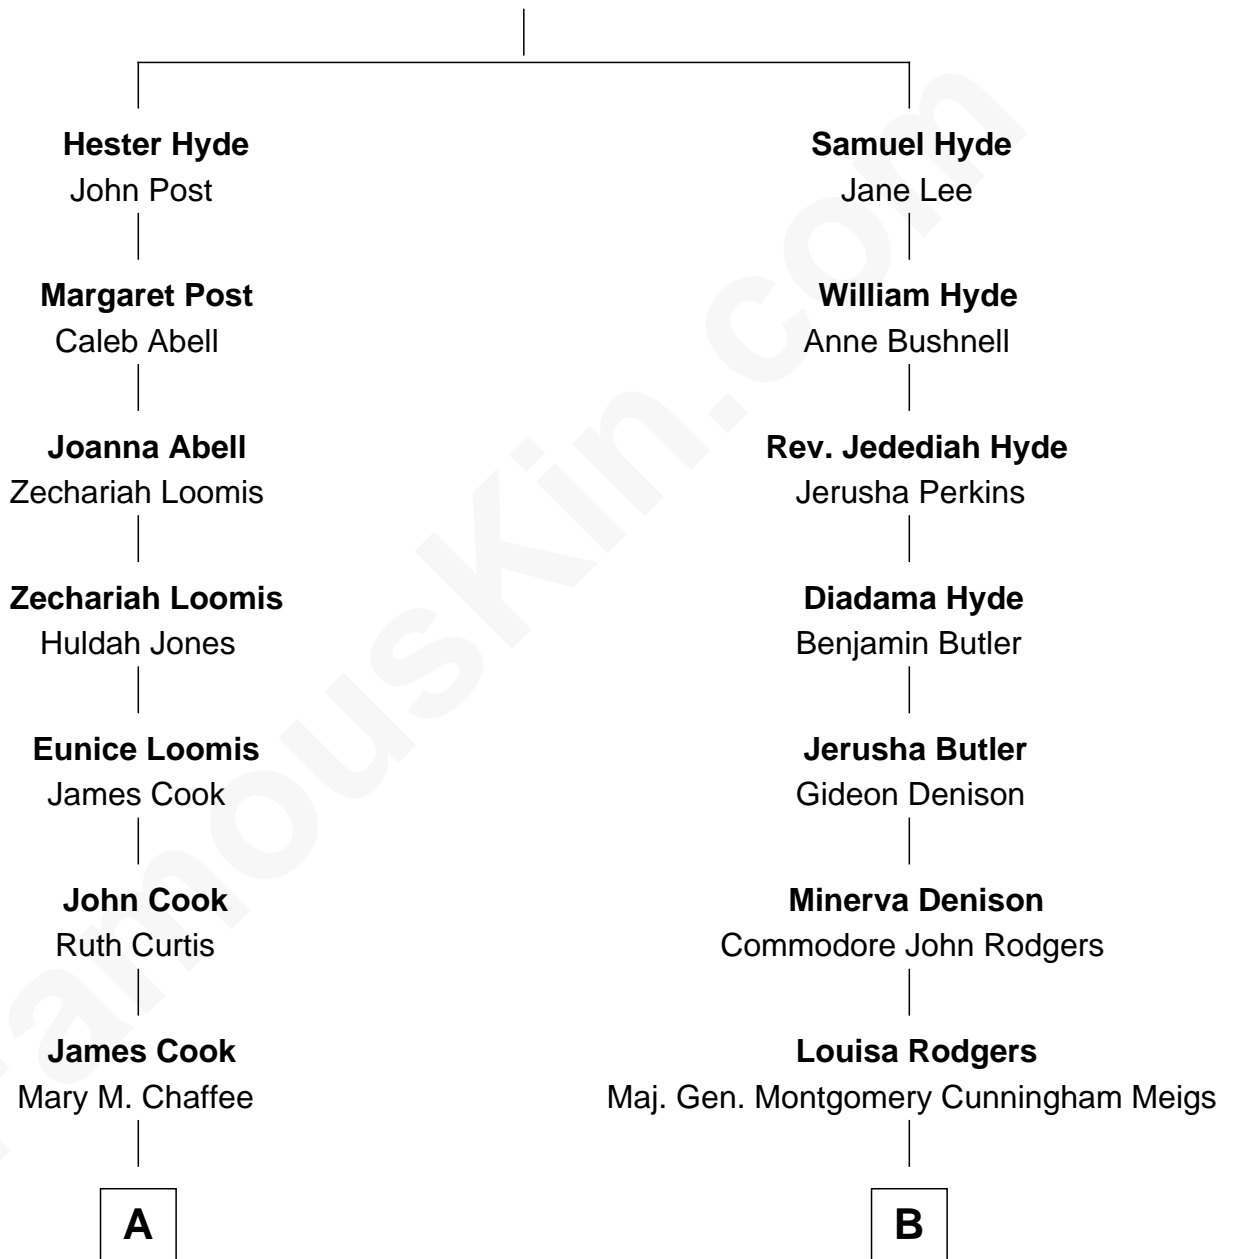

FamousKin.com Relationship Chart of

Shadove Stevens

Radio Disc Jockey

10th cousin 1 time removed of

Parker Stevenson

TV and Movie Actor

William Hyde

A

Josey Chaffee Cook
Julianne Frances Taylor

Frances Jemima Cook
Albert Baas

LaVerne M. Baas
Keith Karl Ingstad

Shadoe Stevens
Radio Disc Jockey

B

Mary Montgomery Meigs
Col. Joseph Hancock Taylor

Evelyn Taylor
Eli Kirk Price