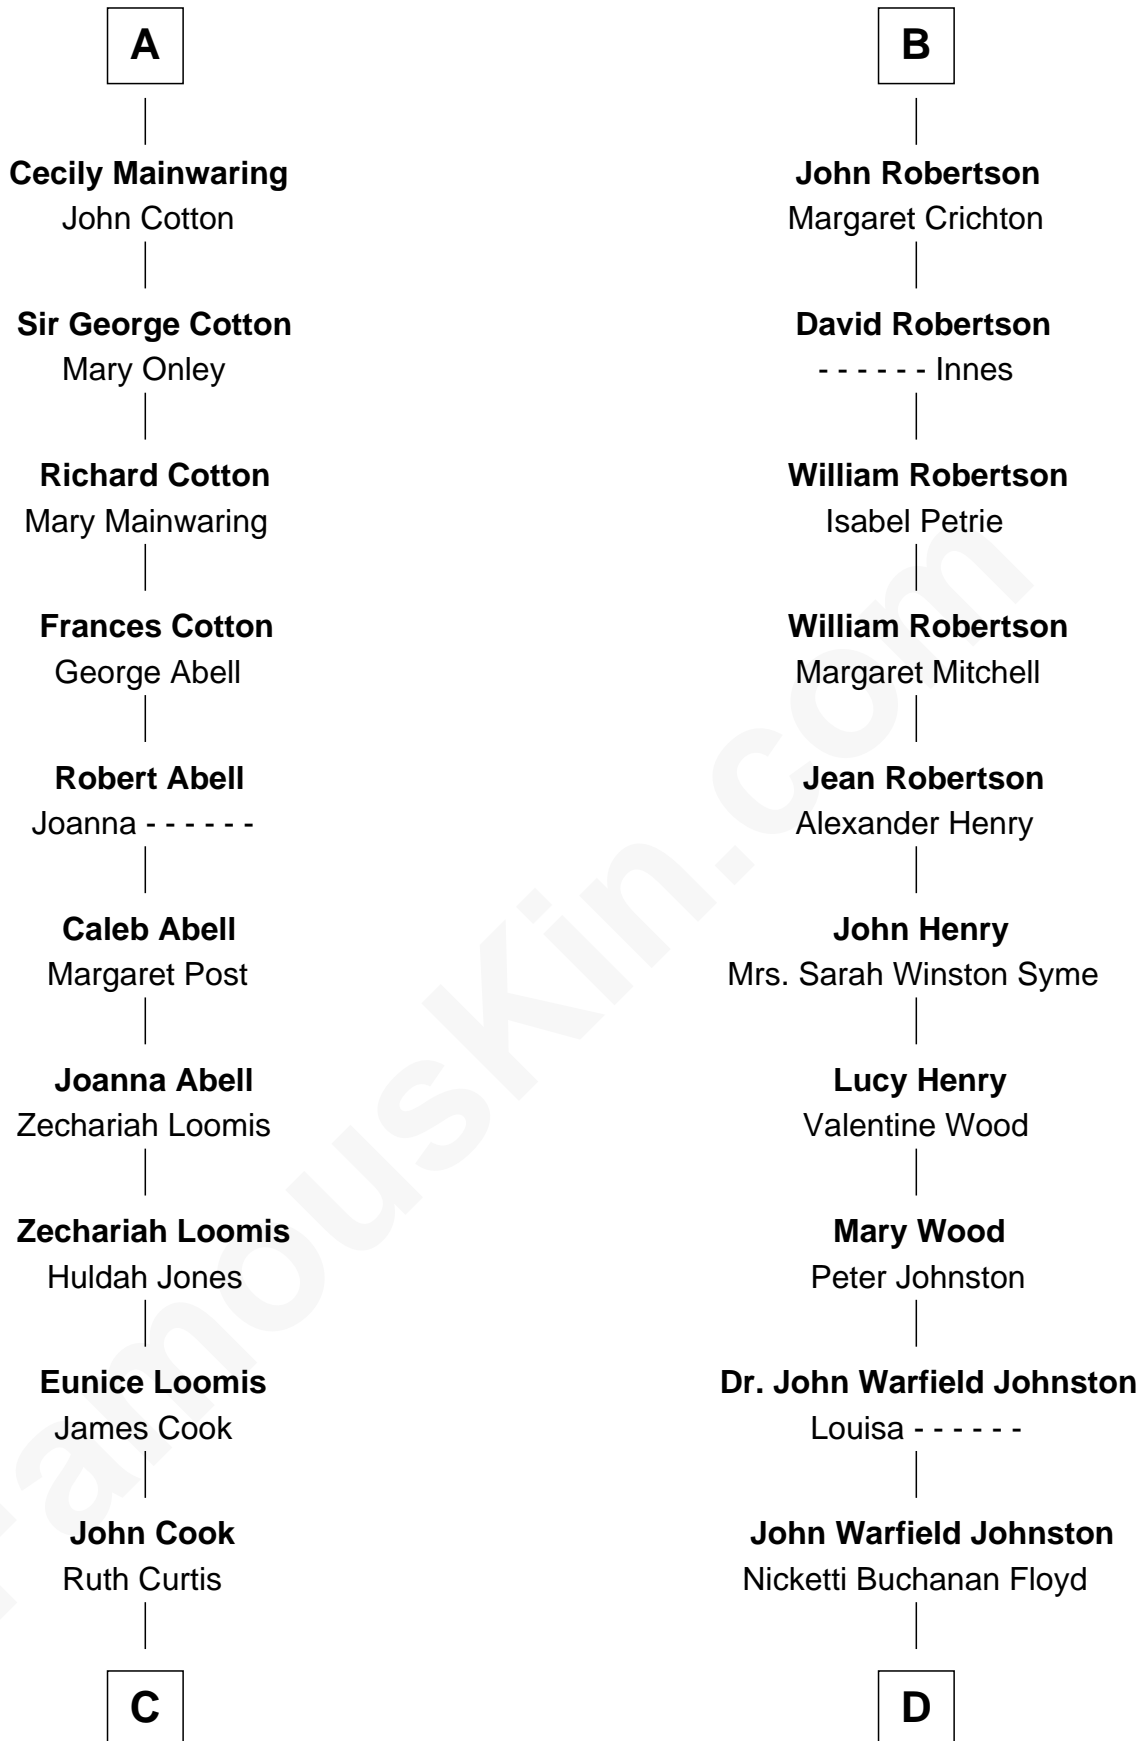

FamousKin.com
Relationship Chart of
Shadove Stevens
Radio Disc Jockey

20th cousin 1 time removed of
Mike Castle
69th Governor of Delaware

C

James Cook
Mary M. Chaffee

Josey Chaffee Cook
Julianne Frances Taylor