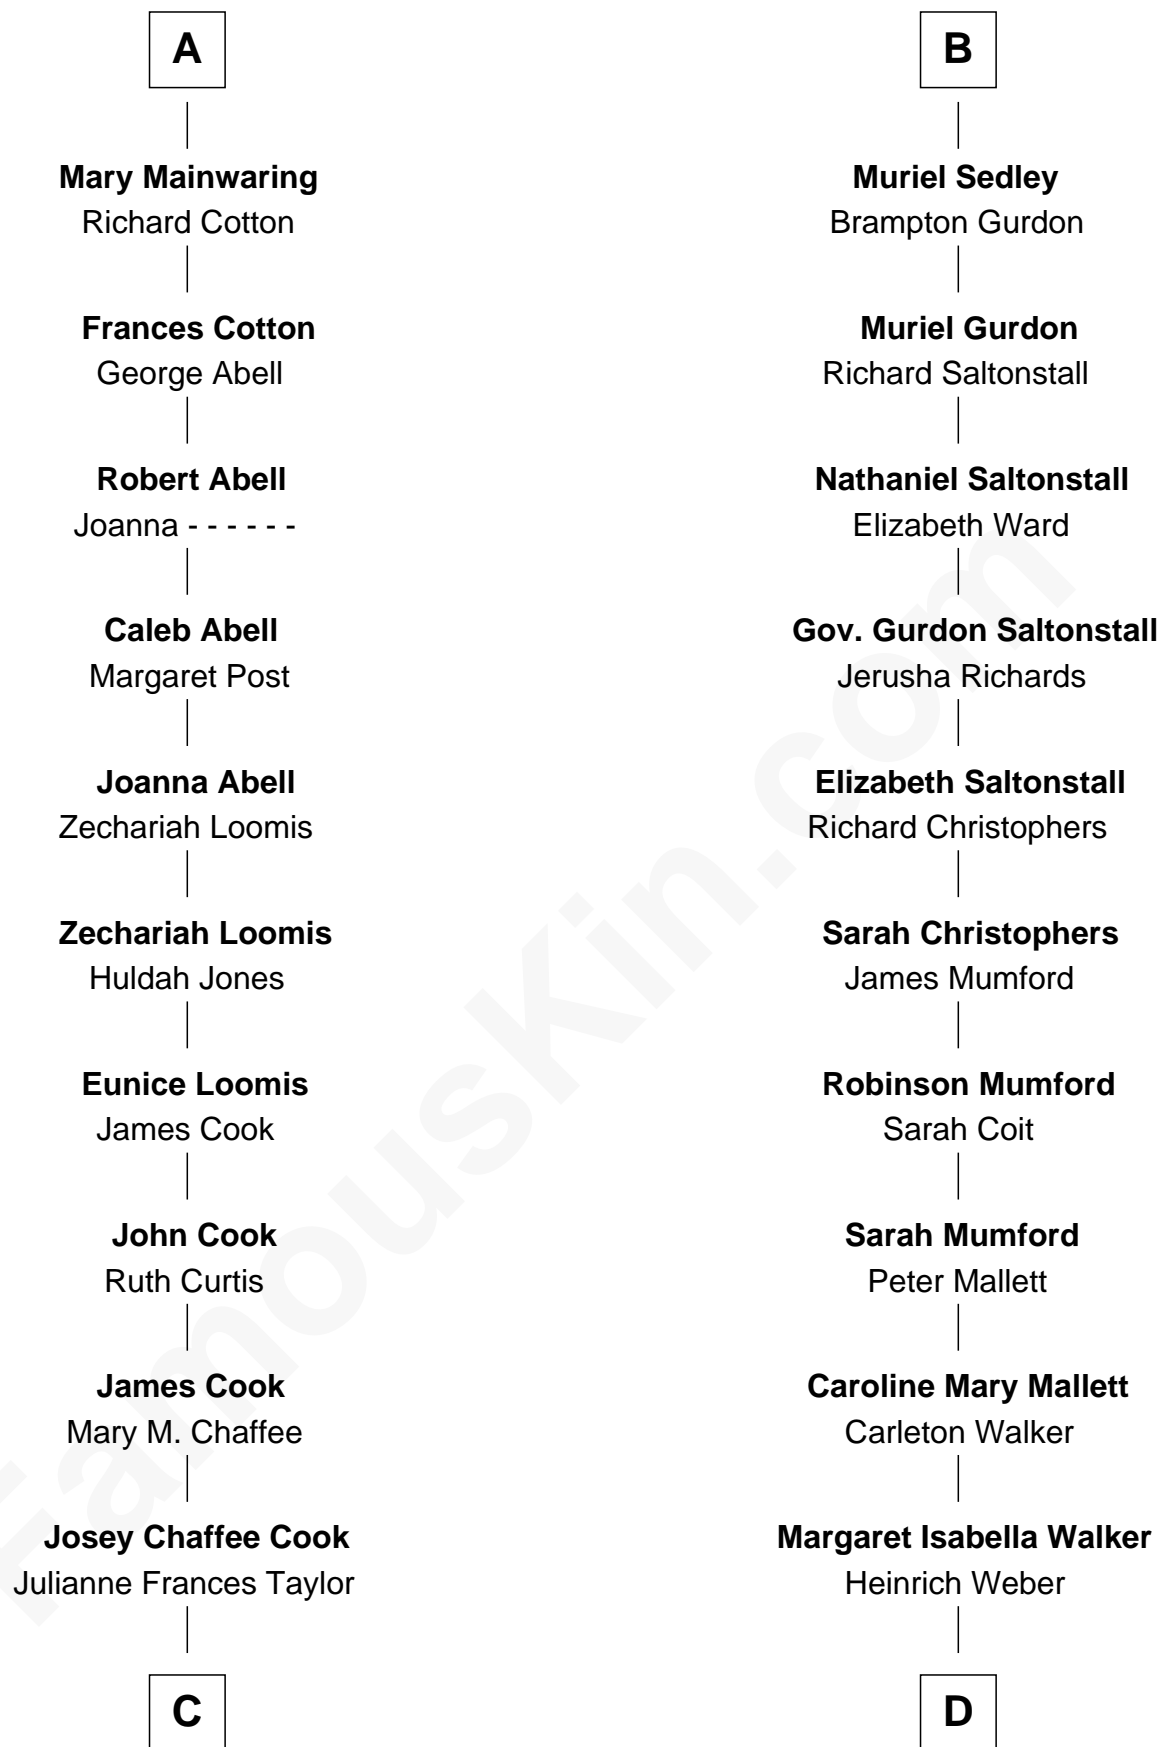

# FamousKin.com Relationship Chart of

**Shadove Stevens**

*Radio Disc Jockey*

19th cousin 1 time removed of

**Carly Fiorina**

*CEO of Hewlett-Packard*

**Sir Richard Fitzalan**

Elizabeth de Bohun

**C**

**Frances Jemima Cook**

Albert Baas

**LaVerne M. Baas**

Keith Karl Ingstad

**Shadoe Stevens**

*Radio Disc Jockey*

**D**