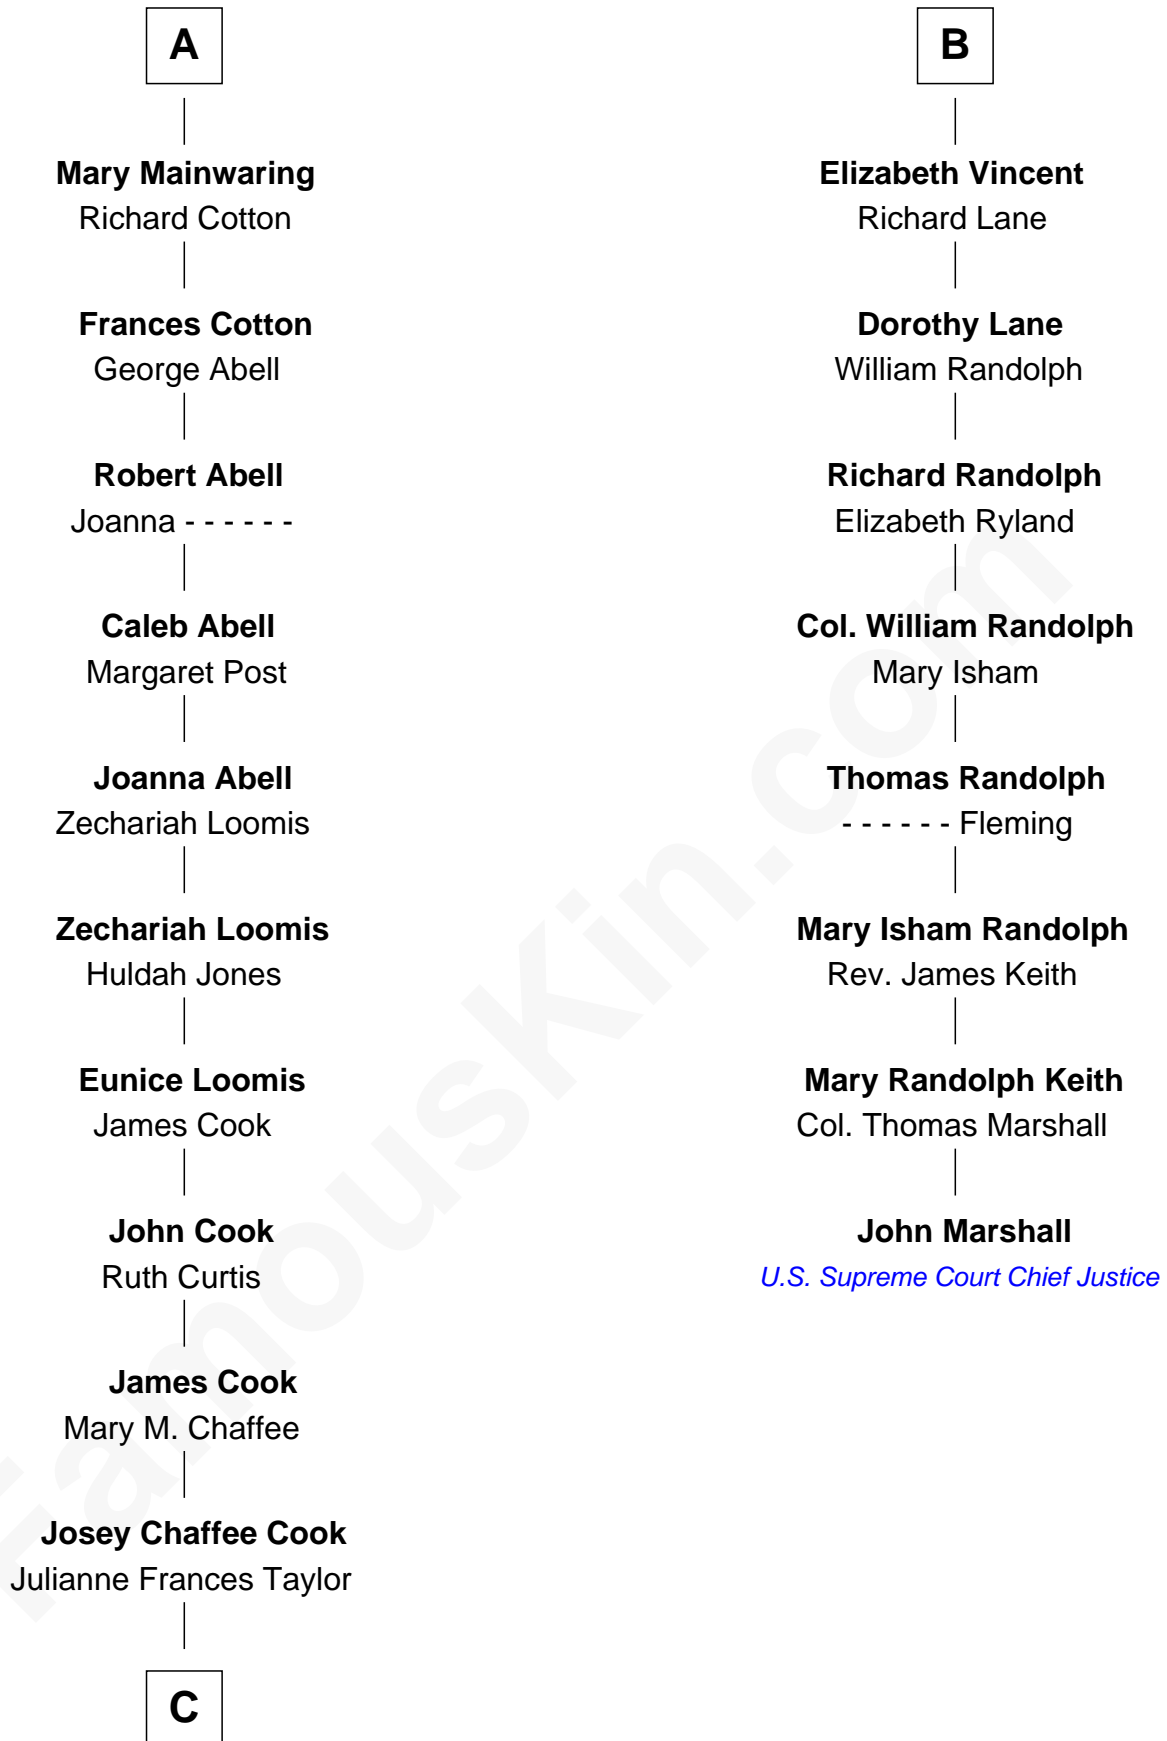

FamousKin.com Relationship Chart of

Shadove Stevens

Radio Disc Jockey

14th cousin 5 times removed of

John Marshall

4th Chief Justice of the U.S. Supreme Court

Sir Richard Fitzalan

Elizabeth de Bohun

C

—
Frances Jemima Cook

Albert Baas

—
LaVerne M. Baas

Keith Karl Ingstad

—
Shadoe Stevens

Radio Disc Jockey

FamousKin.com