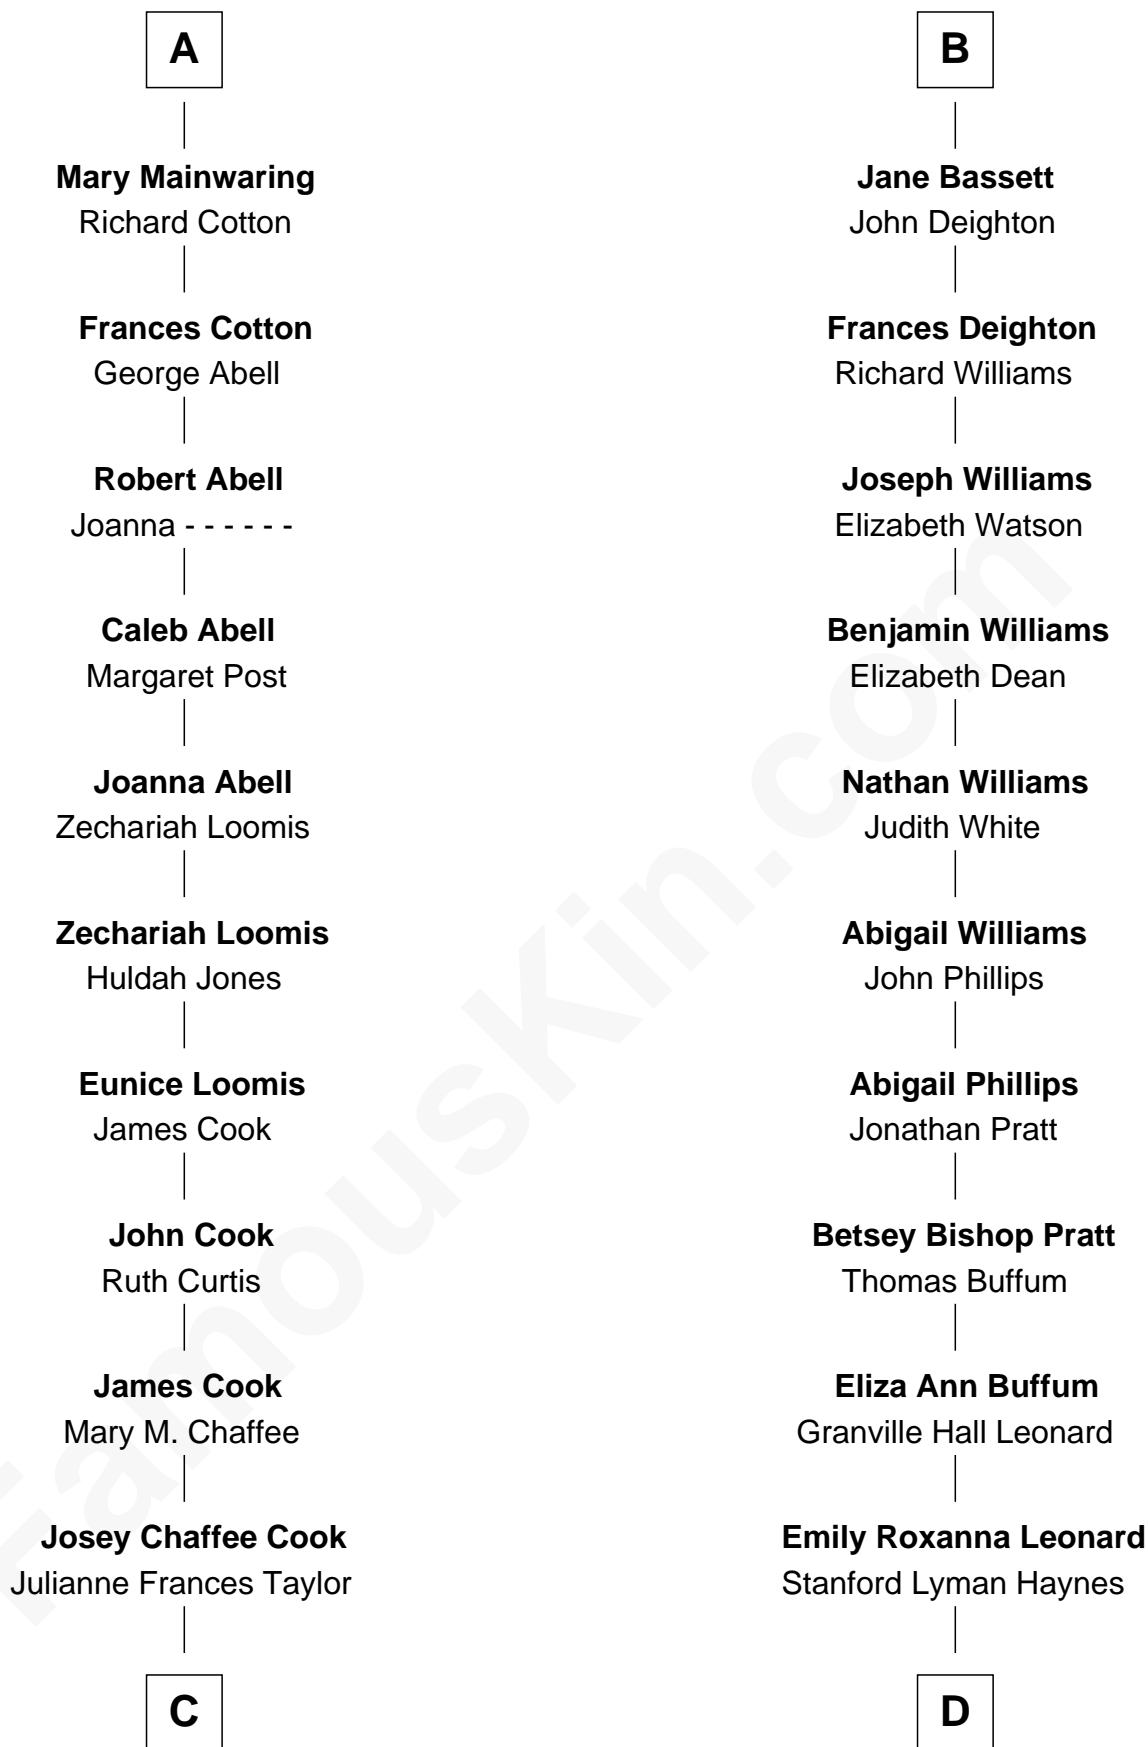

FamousKin.com Relationship Chart of

Shadove Stevens

Radio Disc Jockey

19th cousin of

James Taylor

Singer-Songwriter

Sir Richard Fitzalan

Elizabeth de Bohun

Theodosia Haynes

Alexander Taylor

Dr. Isaac Montrose Taylor

Gertrude Arline Woodard

James Taylor

Singer-Songwriter