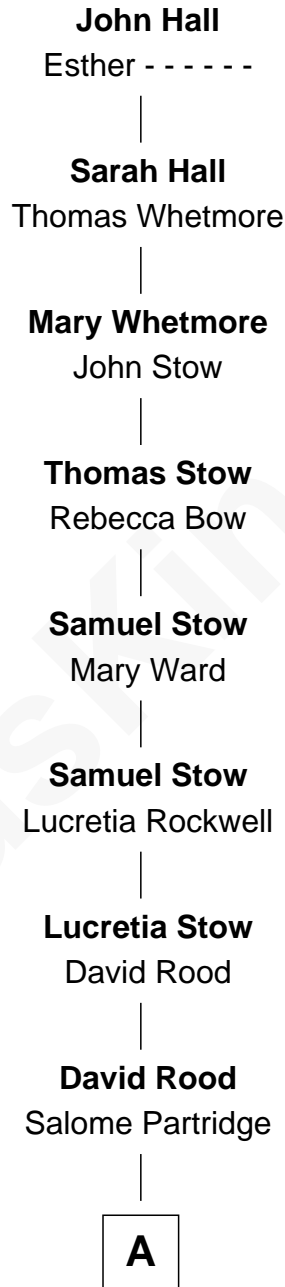

FamousKin.com Relationship Chart of

John Hall

(c1584 - 1673) Great Migration Immigrant 1640

11th Great-grandfather of

Jonathan Bush

Co-founder and CEO of athenahealth

A

—
Roxanna Rood

William Nelson Deland

—
Mary Salome Deland

Eugene Hobart Robbins

—
Loring Griswold Robbins

Josephine Colwell

—
Cornelia Durant Robbins

Horace Russ Van Vleck Bradley

—
Josephine Colwell Bradley