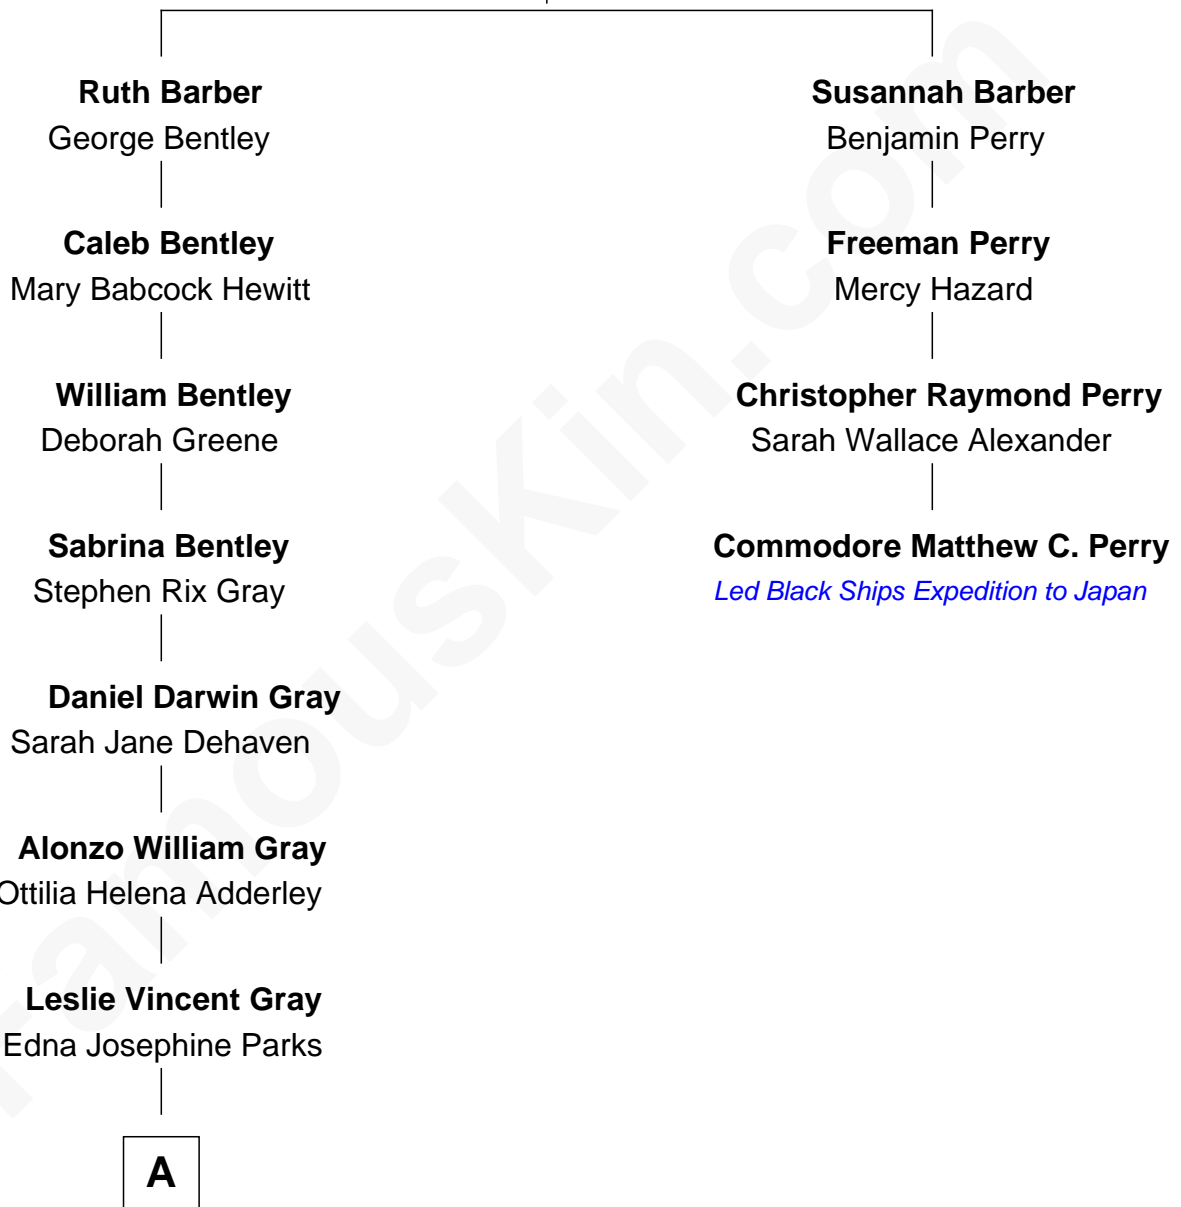

FamousKin.com

Relationship Chart of

Linda Gray

TV and Movie Actress

3rd cousin 5 times removed of

Commodore Matthew C. Perry

Led Black Ships Expedition to Japan

Moses Barber
Susanna West

A

—
Leslie Vincent Gray
Marjorie Prophet Miller

—
Linda Gray
TV and Movie Actress

FamousKin.com