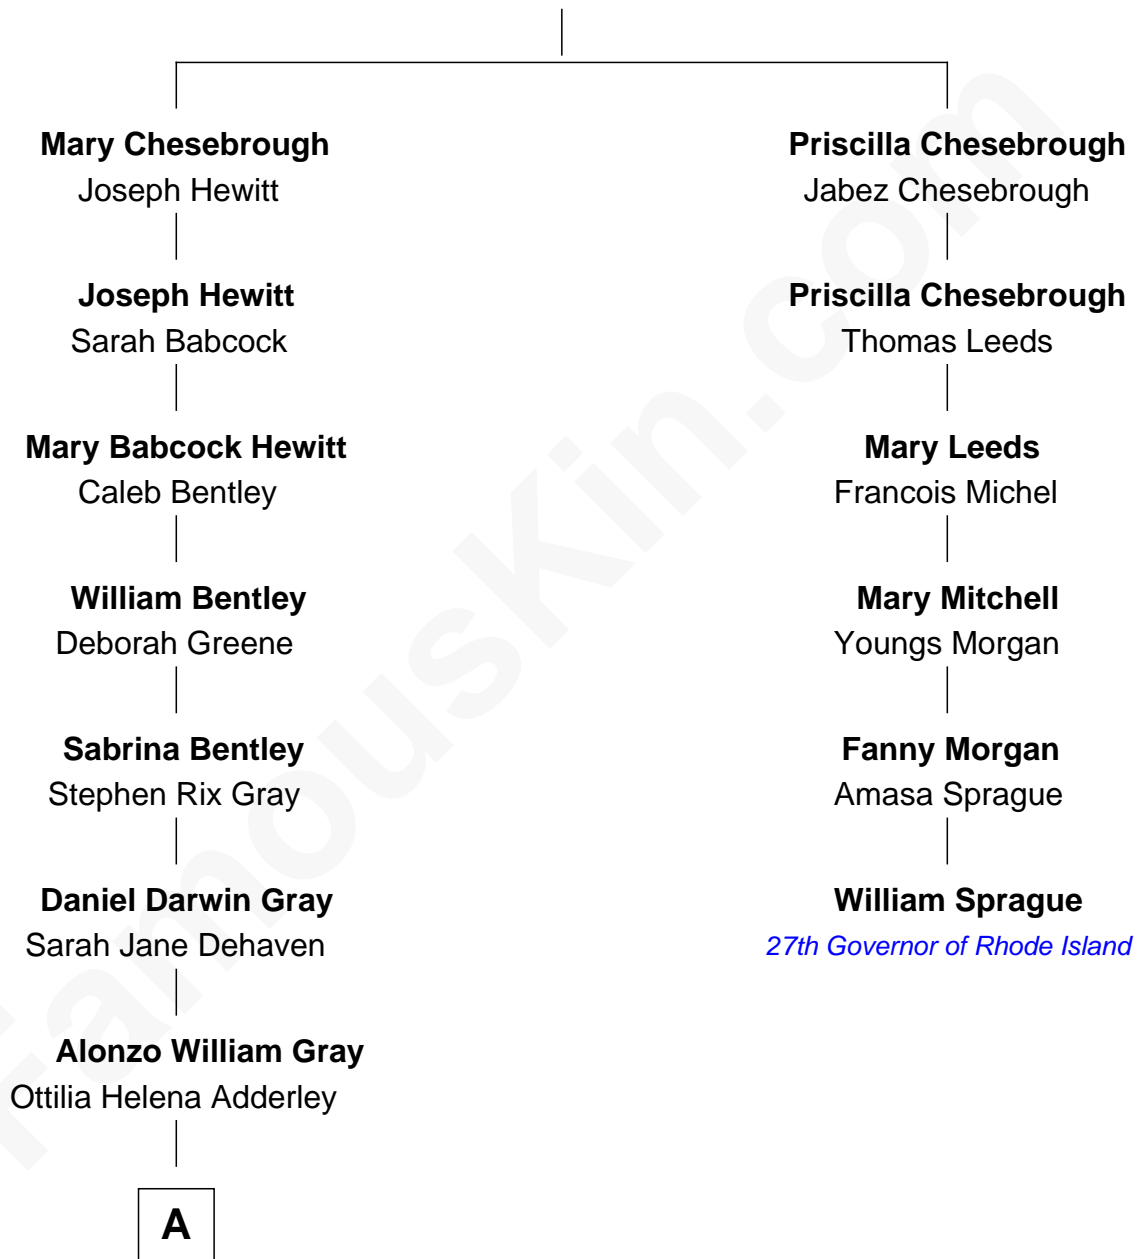

FamousKin.com Relationship Chart of

Linda Gray

TV and Movie Actress

5th cousin 4 times removed of

William Sprague

27th Governor of Rhode Island

Samuel Chesebrough

Priscilla Alden

A

—
Leslie Vincent Gray
Edna Josephine Parks

—
Leslie Vincent Gray
Marjorie Prophet Miller

—
Linda Gray
TV and Movie Actress

FamousKin.com