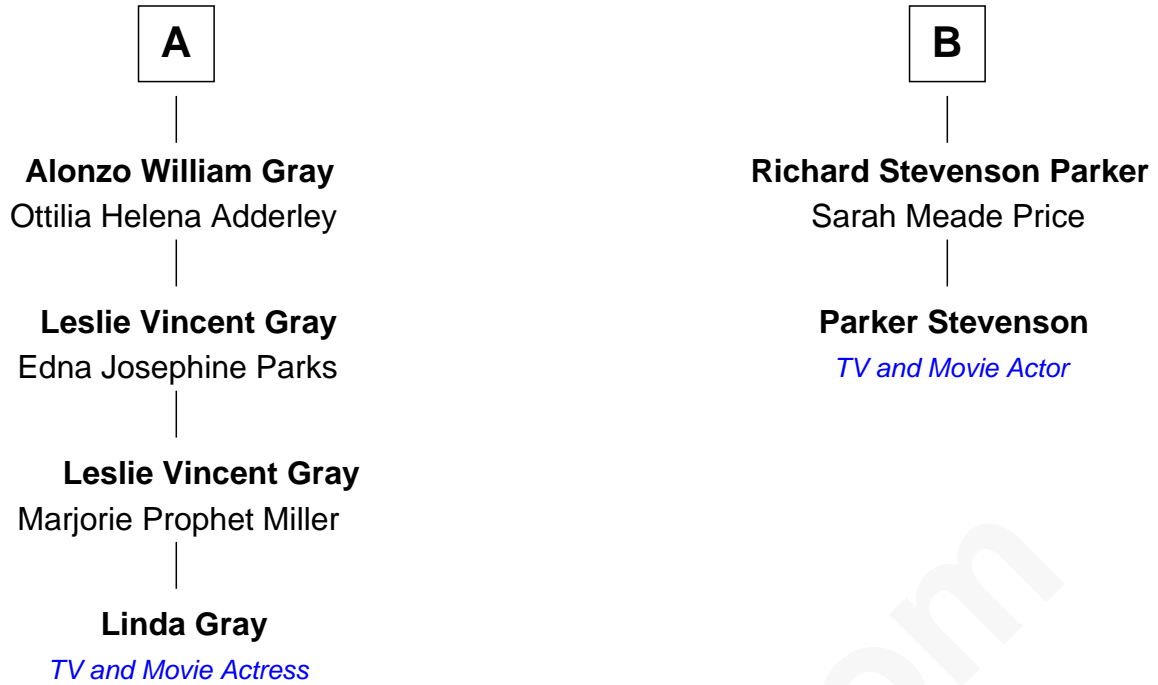

FamousKin.com Relationship Chart of

Linda Gray

TV and Movie Actress

8th cousin 2 times removed of

Parker Stevenson

TV and Movie Actor

David Alden
Mary Southworth

Priscilla Alden
Samuel Chesebrough

Rev. Samuel Seabury
Abigail Mumford

Samuel Seabury
Mary Hicks

Rev. Charles Seabury
Ann Saltonstall

Rev. Samuel Seabury
Hannah Amelia Jones

Mary Seabury
Rev. Henry Ainsworth Parker

Henry Seabury Parker
Marion Stevenson

B

FamousKin.com