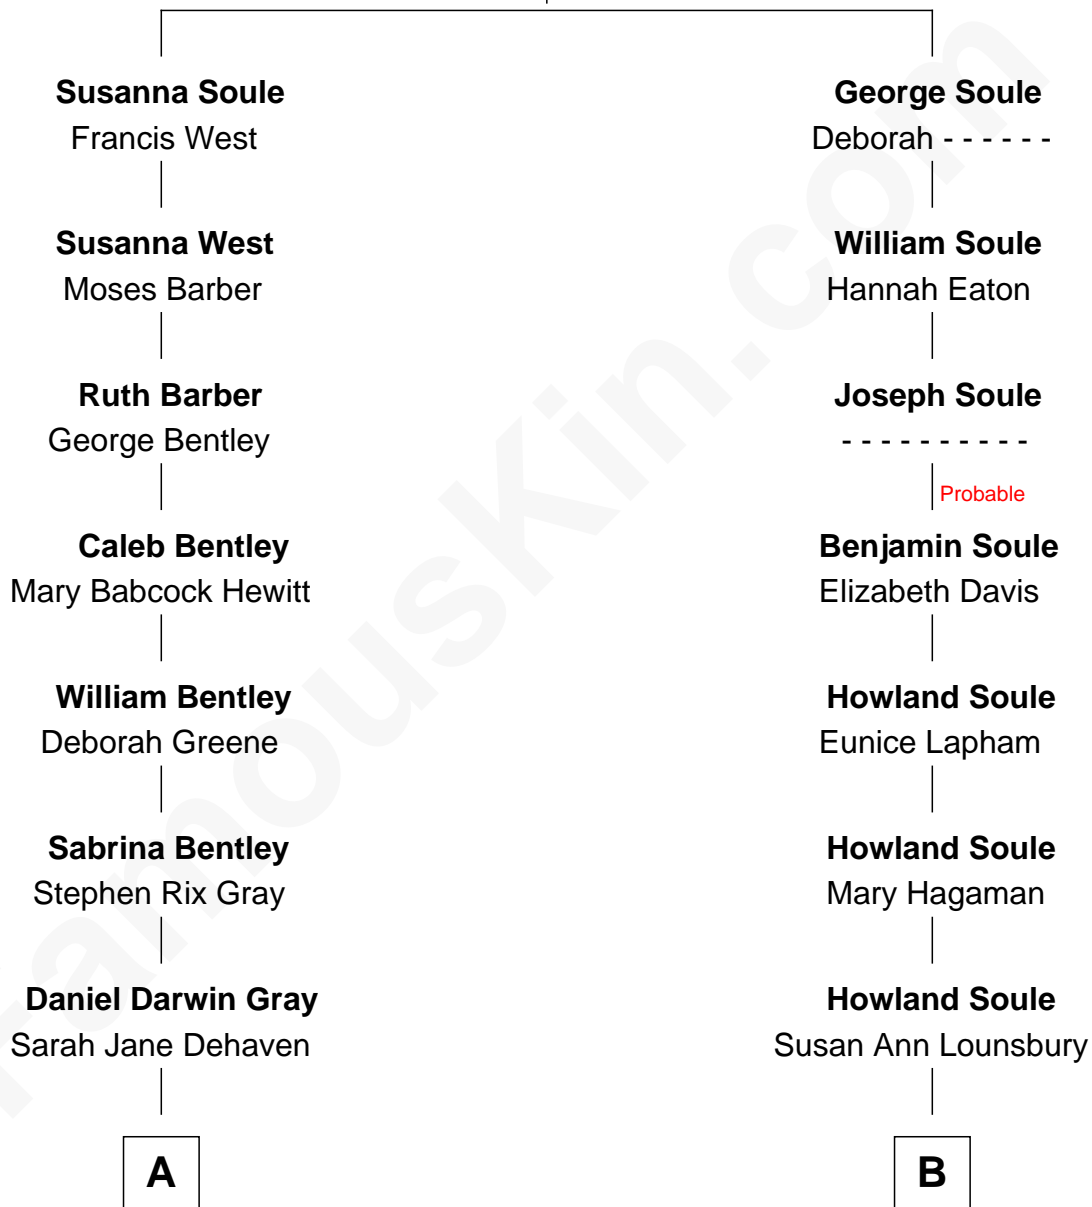

FamousKin.com Relationship Chart of

Linda Gray

TV and Movie Actress

10th cousin 2 times removed of

Taylor Lautner

TV and Movie Actor

George Soule

Mary Beckett

A

Alonzo William Gray
Otilia Helena Adderley

Leslie Vincent Gray
Edna Josephine Parks

Leslie Vincent Gray
Marjorie Prophet Miller

Linda Gray
TV and Movie Actress

B

Edgar A. Soules
Lillian M. Barber

Cleon B. Soules
Emily Jane Himebaugh