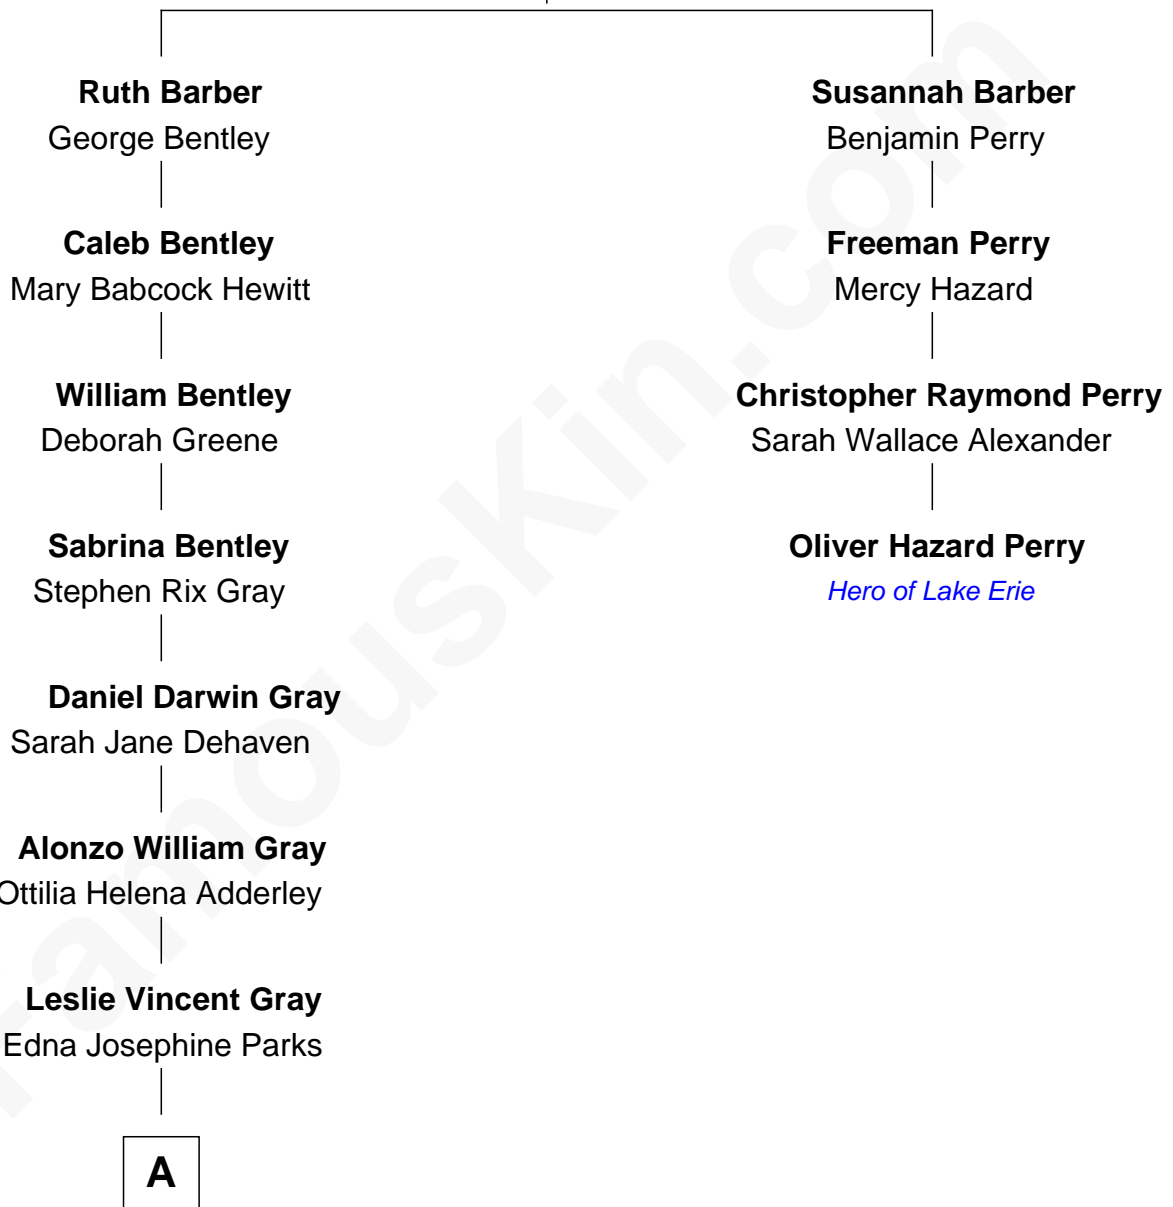

# FamousKin.com Relationship Chart of

**Linda Gray**

*TV and Movie Actress*

3rd cousin 5 times removed of

**Oliver Hazard Perry**

*Hero of Lake Erie during the War of 1812*

**Moses Barber**

Susanna West

**A**

—  
**Leslie Vincent Gray**  
Marjorie Prophet Miller

—  
**Linda Gray**  
*TV and Movie Actress*

FamousKin.com