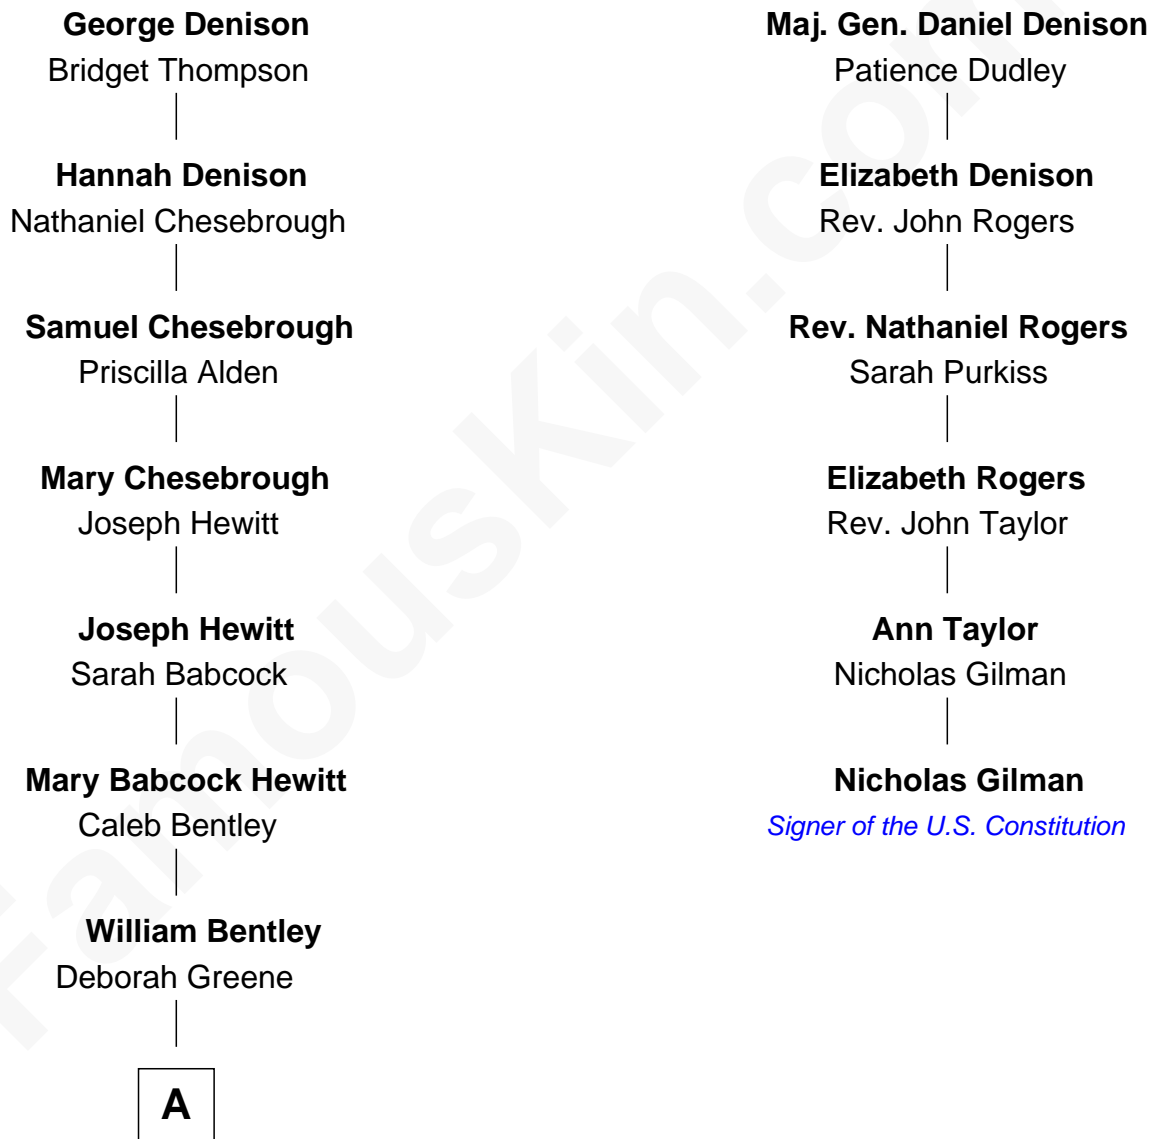

FamousKin.com Relationship Chart of

Linda Gray

TV and Movie Actress

5th cousin 7 times removed of

Nicholas Gilman

Signer of the U.S. Constitution

William Denison
Margaret Chandler

A

—
Sabrina Bentley
Stephen Rix Gray

—
Daniel Darwin Gray
Sarah Jane Dehaven

—
Alonzo William Gray
Ottilia Helena Adderley

—
Leslie Vincent Gray
Edna Josephine Parks

—
Leslie Vincent Gray
Marjorie Prophet Miller

—
Linda Gray
TV and Movie Actress