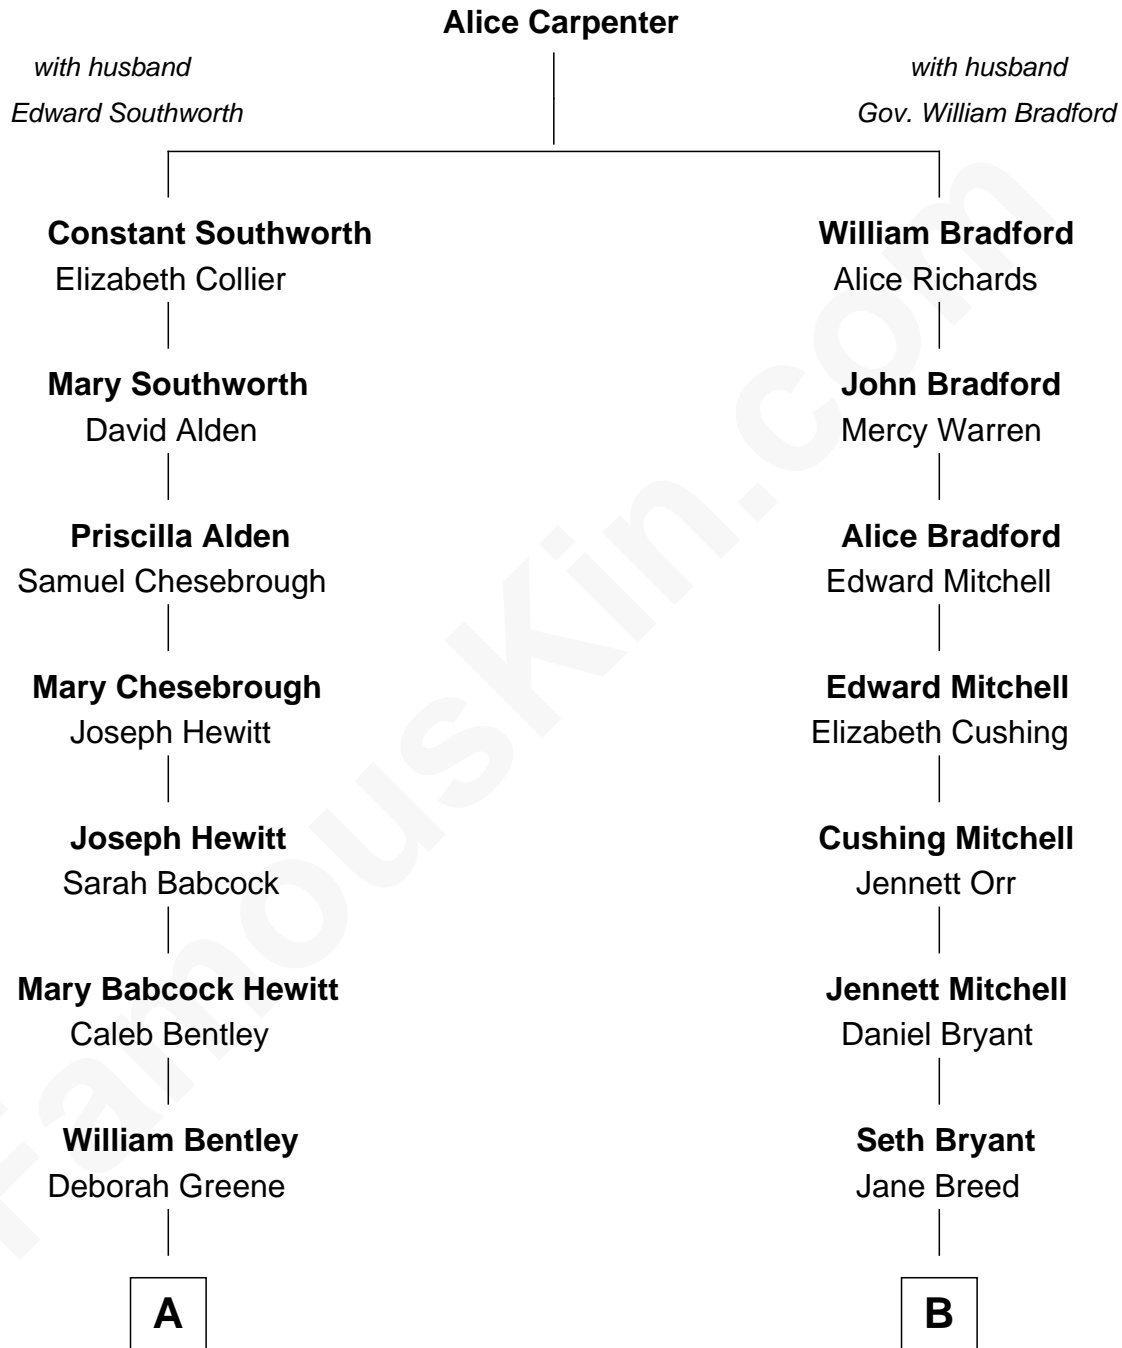

FamousKin.com Relationship Chart of

Linda Gray

TV and Movie Actress

8th cousin 4 times removed of

James B. Conant

President of Harvard University

A

Sabrina Bentley
Stephen Rix Gray

Daniel Darwin Gray
Sarah Jane Dehaven

Alonzo William Gray
Ottilia Helena Adderley

Leslie Vincent Gray
Edna Josephine Parks

Leslie Vincent Gray
Marjorie Prophet Miller

Linda Gray
TV and Movie Actress

B

Jennett Orr Bryant
James Scott Conant