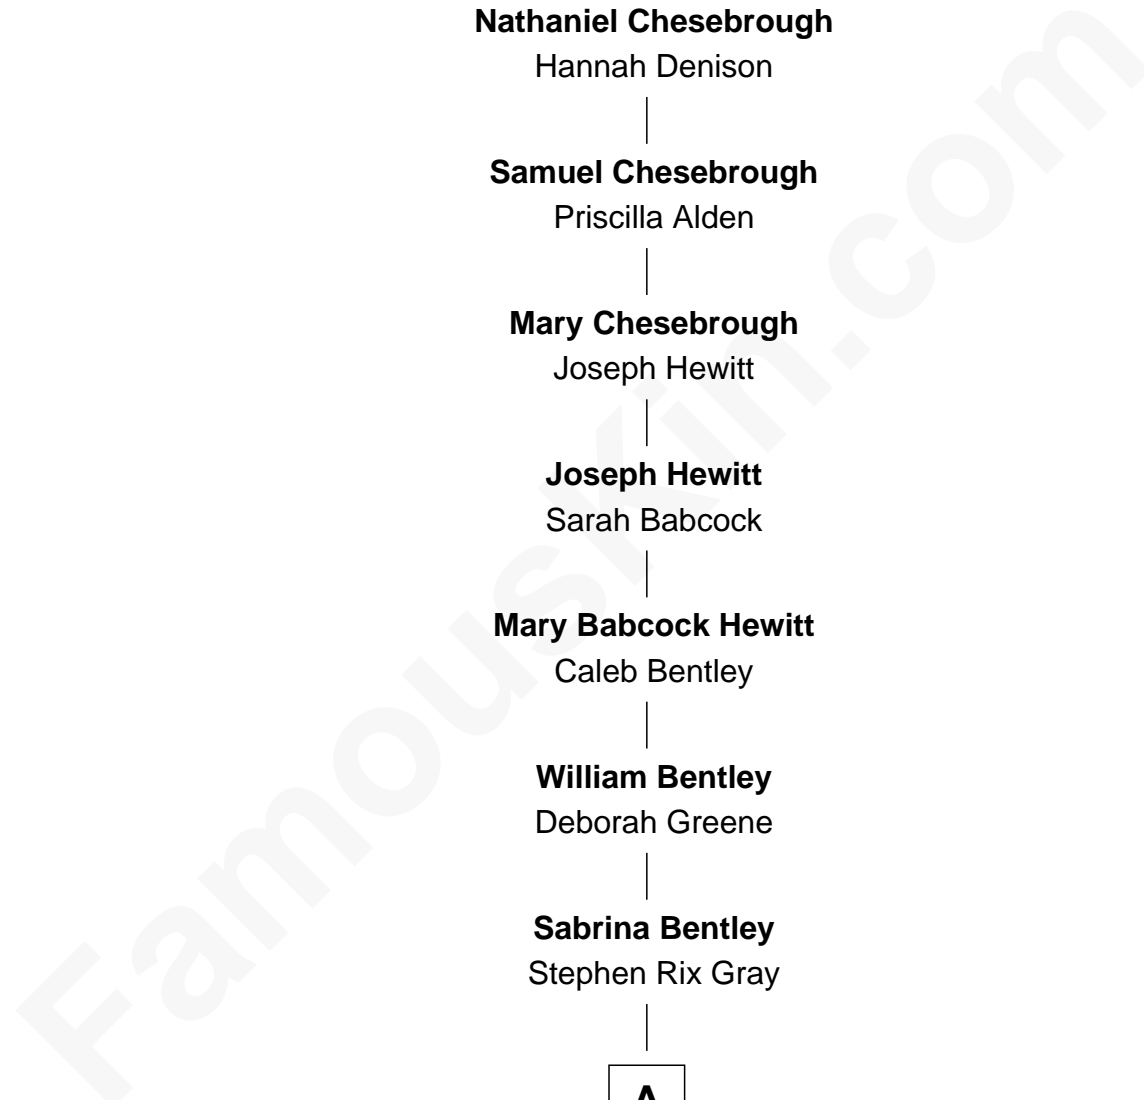

FamousKin.com Relationship Chart of

Linda Gray

TV and Movie Actress

10th Great-granddaughter of

William Chesebrough

(c1595 - 1667) Great Migration Immigrant 1630

William Chesebrough

Ann Stevenson

Nathaniel Chesebrough

Hannah Denison

Samuel Chesebrough

Priscilla Alden

Mary Chesebrough

Joseph Hewitt

Joseph Hewitt

Sarah Babcock

Mary Babcock Hewitt

Caleb Bentley

William Bentley

Deborah Greene

Sabrina Bentley

Stephen Rix Gray

A

A

—
Daniel Darwin Gray
Sarah Jane Dehaven

—
Alonzo William Gray
Otilia Helena Adderley

—
Leslie Vincent Gray
Edna Josephine Parks

—
Leslie Vincent Gray
Marjorie Prophet Miller

—
Linda Gray
TV and Movie Actress