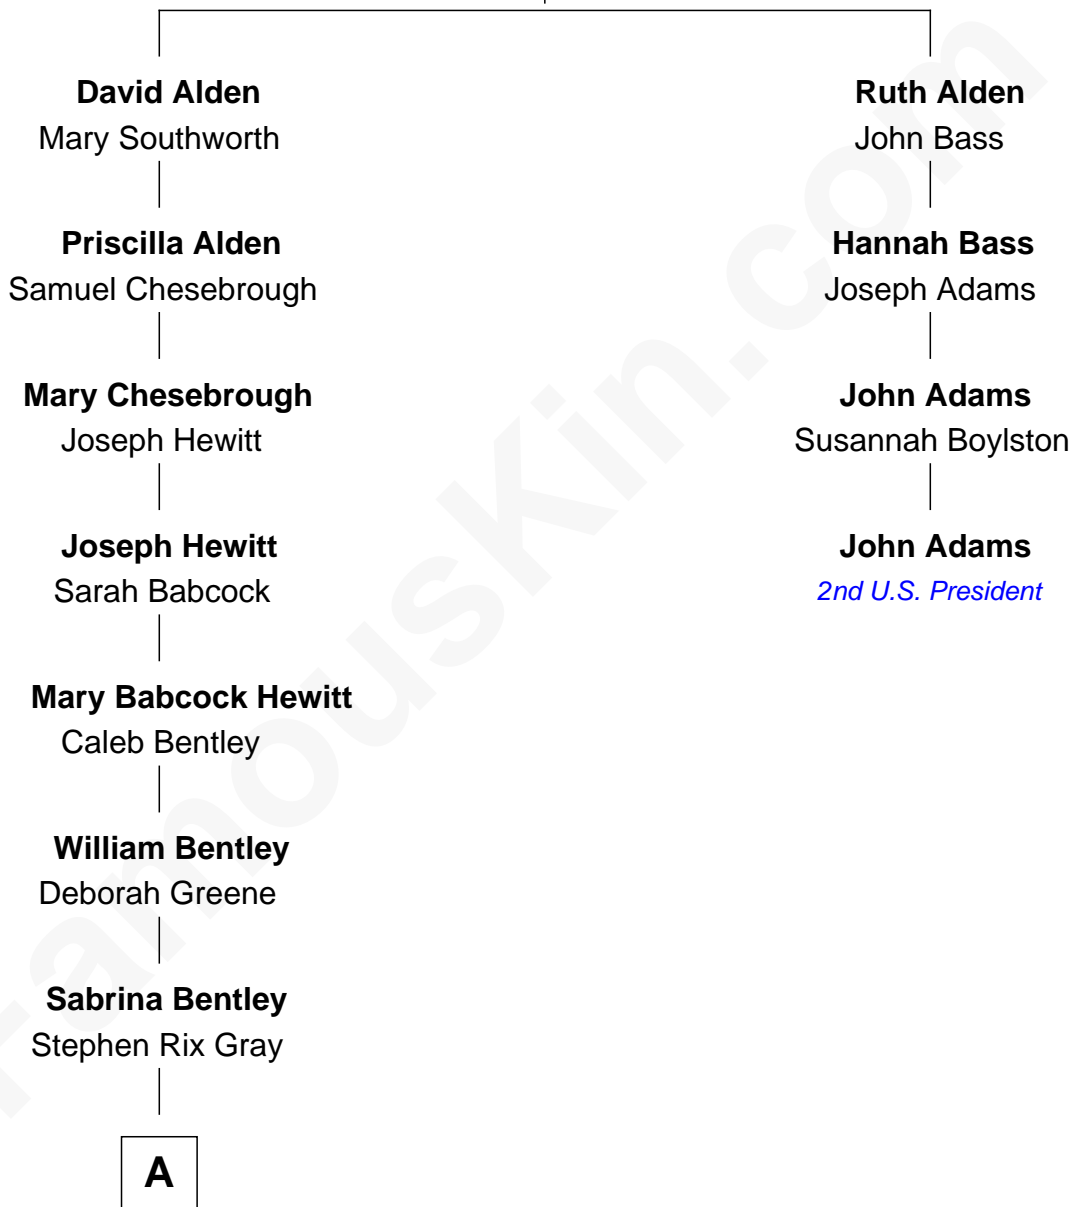

# FamousKin.com Relationship Chart of

**Linda Gray**

*TV and Movie Actress*

3rd cousin 8 times removed of

**John Adams**

*2nd U.S. President and Signer of the Declaration of Independence*

**John Alden**  
Priscilla Mullins

**A**

—  
**Daniel Darwin Gray**  
Sarah Jane Dehaven

—  
**Alonzo William Gray**  
Ottilia Helena Adderley

—  
**Leslie Vincent Gray**  
Edna Josephine Parks

—  
**Leslie Vincent Gray**  
Marjorie Prophet Miller

—  
**Linda Gray**  
*TV and Movie Actress*