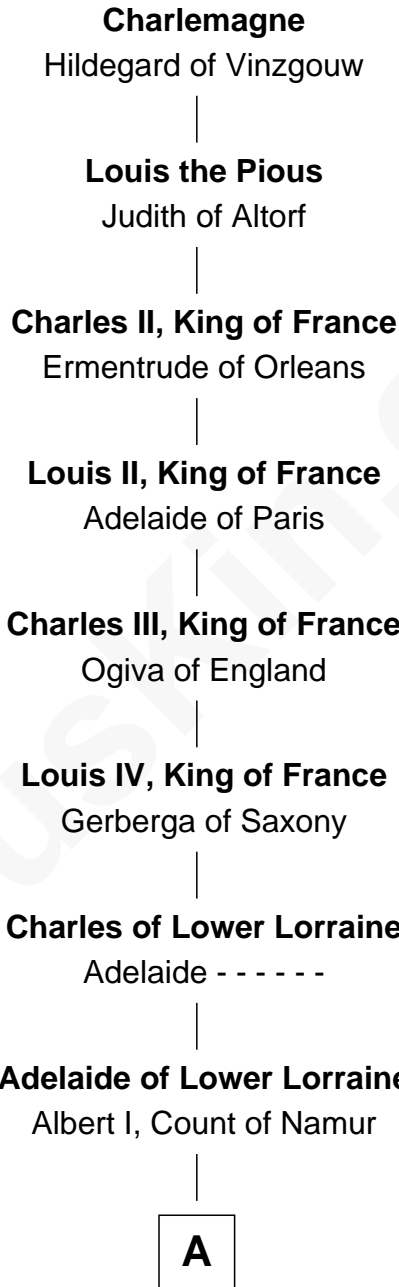

# FamousKin.com Relationship Chart of

**Linda Gray**

*TV and Movie Actress*

40th Great-granddaughter of

**Charlemagne**

*King of the Franks*

**A**

**Albert II, Count of Namur**  
Regelinde of Lower Lorraine

**Albert III, Count of Namur**  
Ida of Saxony

**Godfrey, Count of Namur**  
Sybil of Chateau-Porcien

Probable

**Elizabeth of Namur**  
Gervais, Count of Rethel

**Miliscent of Rethel**  
Richard de Camville

**William de Camville**  
Auberée de Marmion

**William de Camville**  
Iseuda - - - - -

**Thomas de Camville**  
Agnes - - - - -

**Felicia de Camville**  
Philip Durvassal

**Thomas Durvassal**  
Margery - - - - -

**B**

**B**

**Margery Durvassal**

William de la Spine

**William de la Spine**

Alice de Bruley

**Sir Guy de la Spine**

Katherine - - - - -