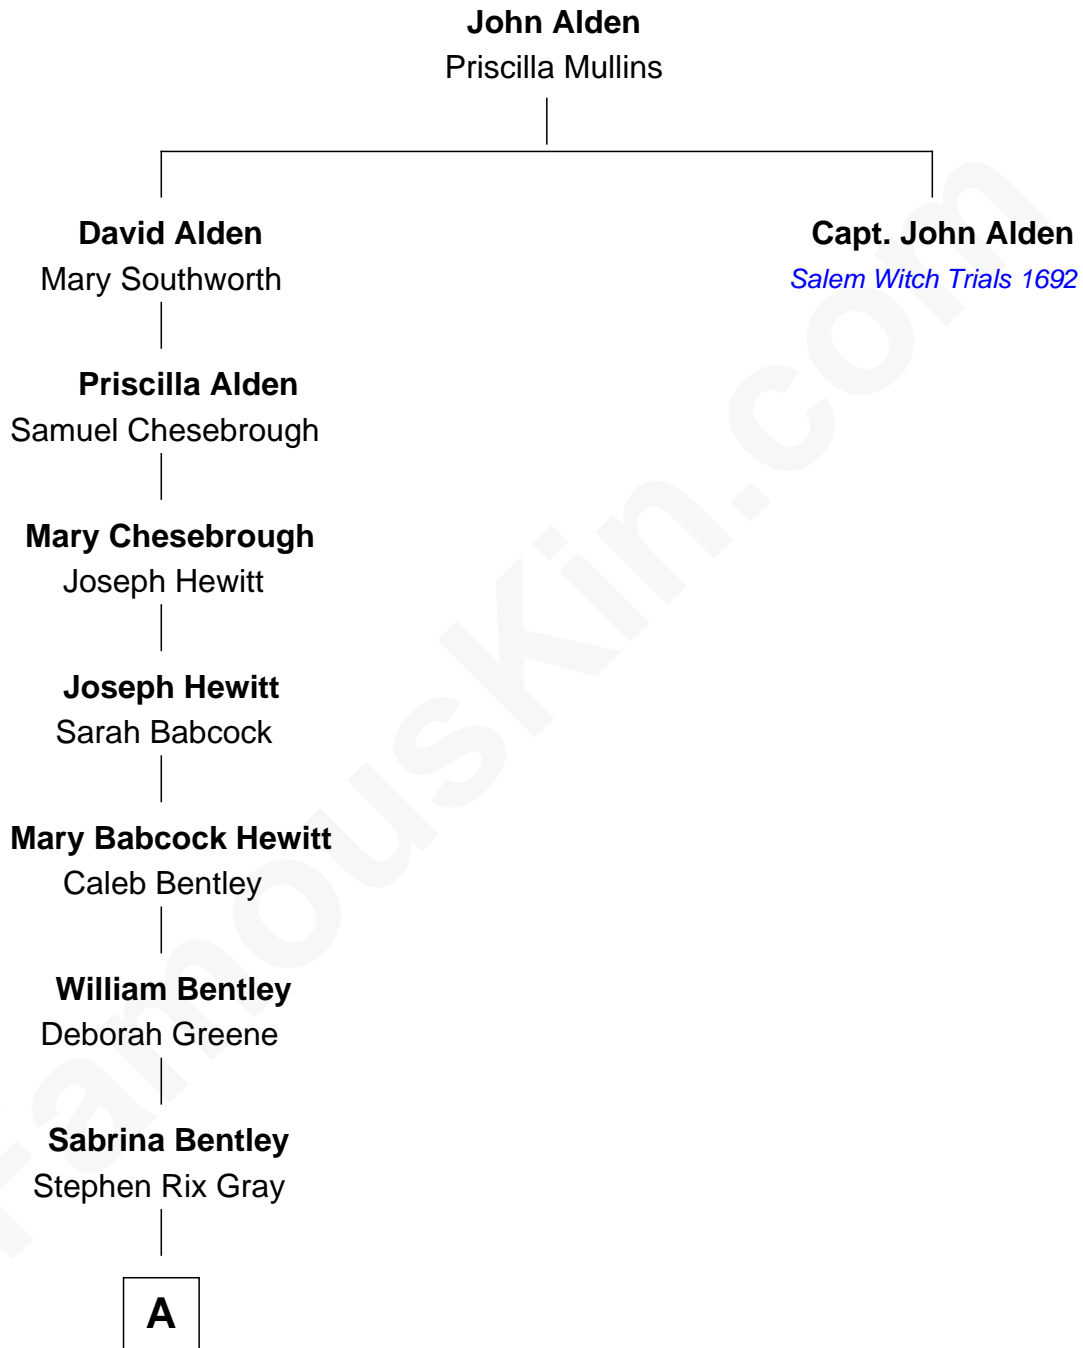

FamousKin.com Relationship Chart of

Linda Gray

TV and Movie Actress

9th great-grandniece of

Capt. John Alden

Accused of Witchcraft, Salem 1692

A

—
Daniel Darwin Gray
Sarah Jane Dehaven

—
Alonzo William Gray
Ottilia Helena Adderley

—
Leslie Vincent Gray
Edna Josephine Parks

—
Leslie Vincent Gray
Marjorie Prophet Miller

—
Linda Gray
TV and Movie Actress

FamousKin.com