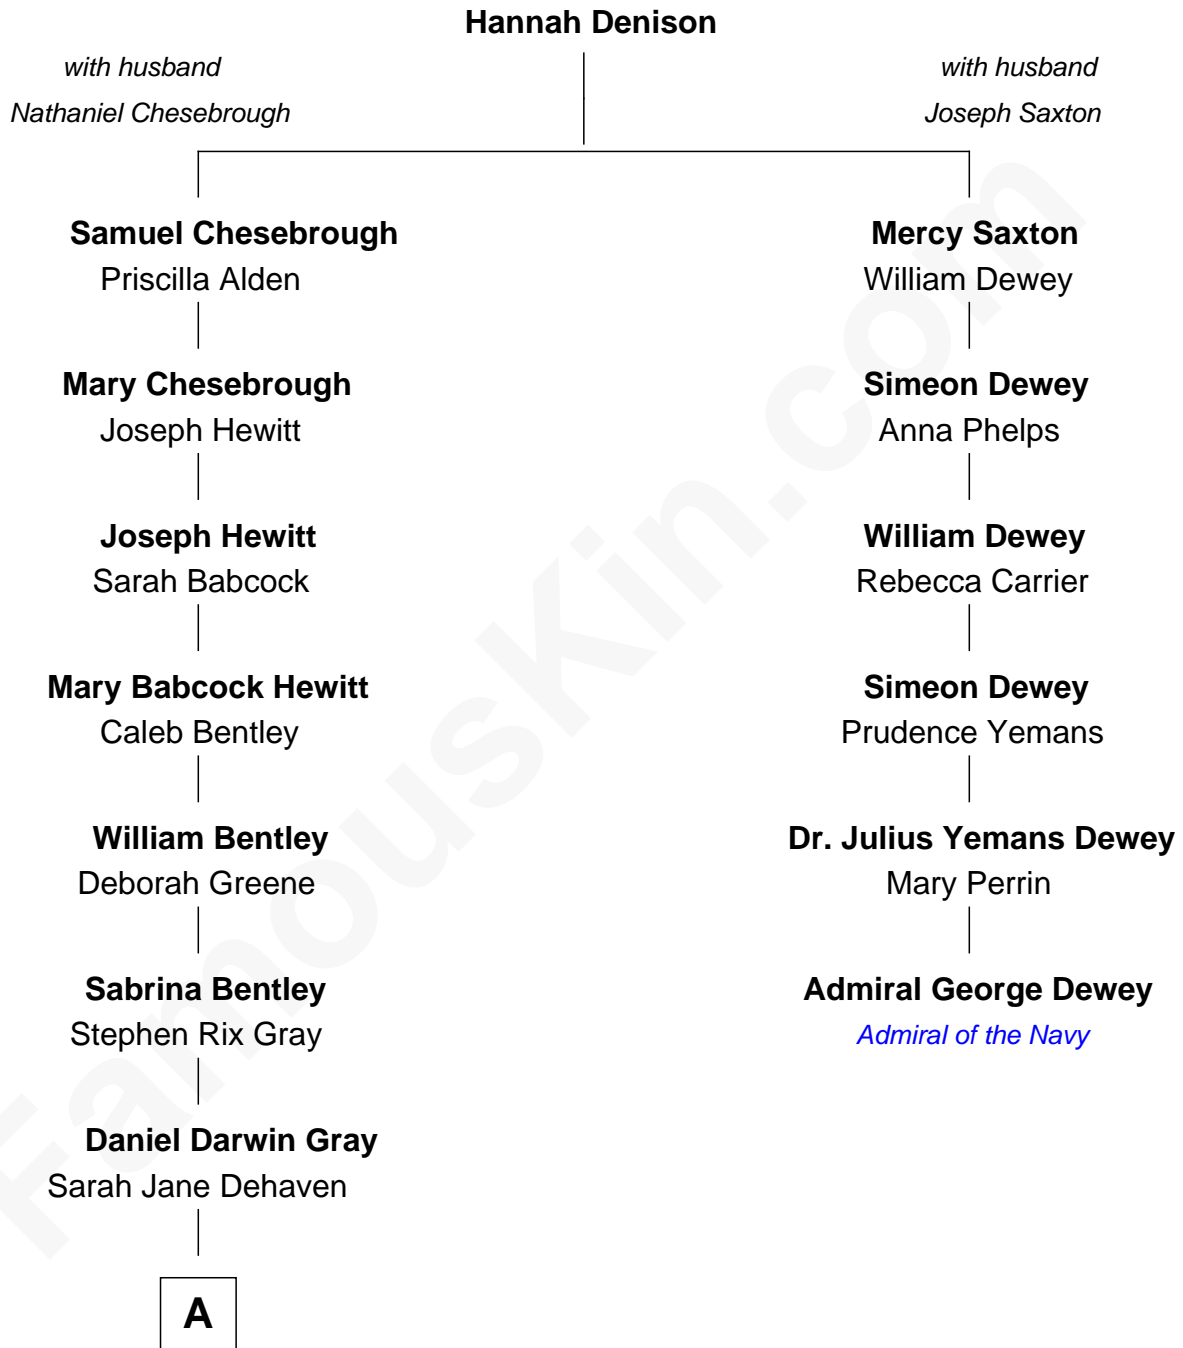

FamousKin.com Relationship Chart of

Linda Gray

TV and Movie Actress

5th cousin 5 times removed of

Admiral George Dewey

Admiral of the Navy

A

—
Alonzo William Gray
Otilia Helena Adderley

—
Leslie Vincent Gray
Edna Josephine Parks

—
Leslie Vincent Gray
Marjorie Prophet Miller

—
Linda Gray
TV and Movie Actress

FamousKin.com