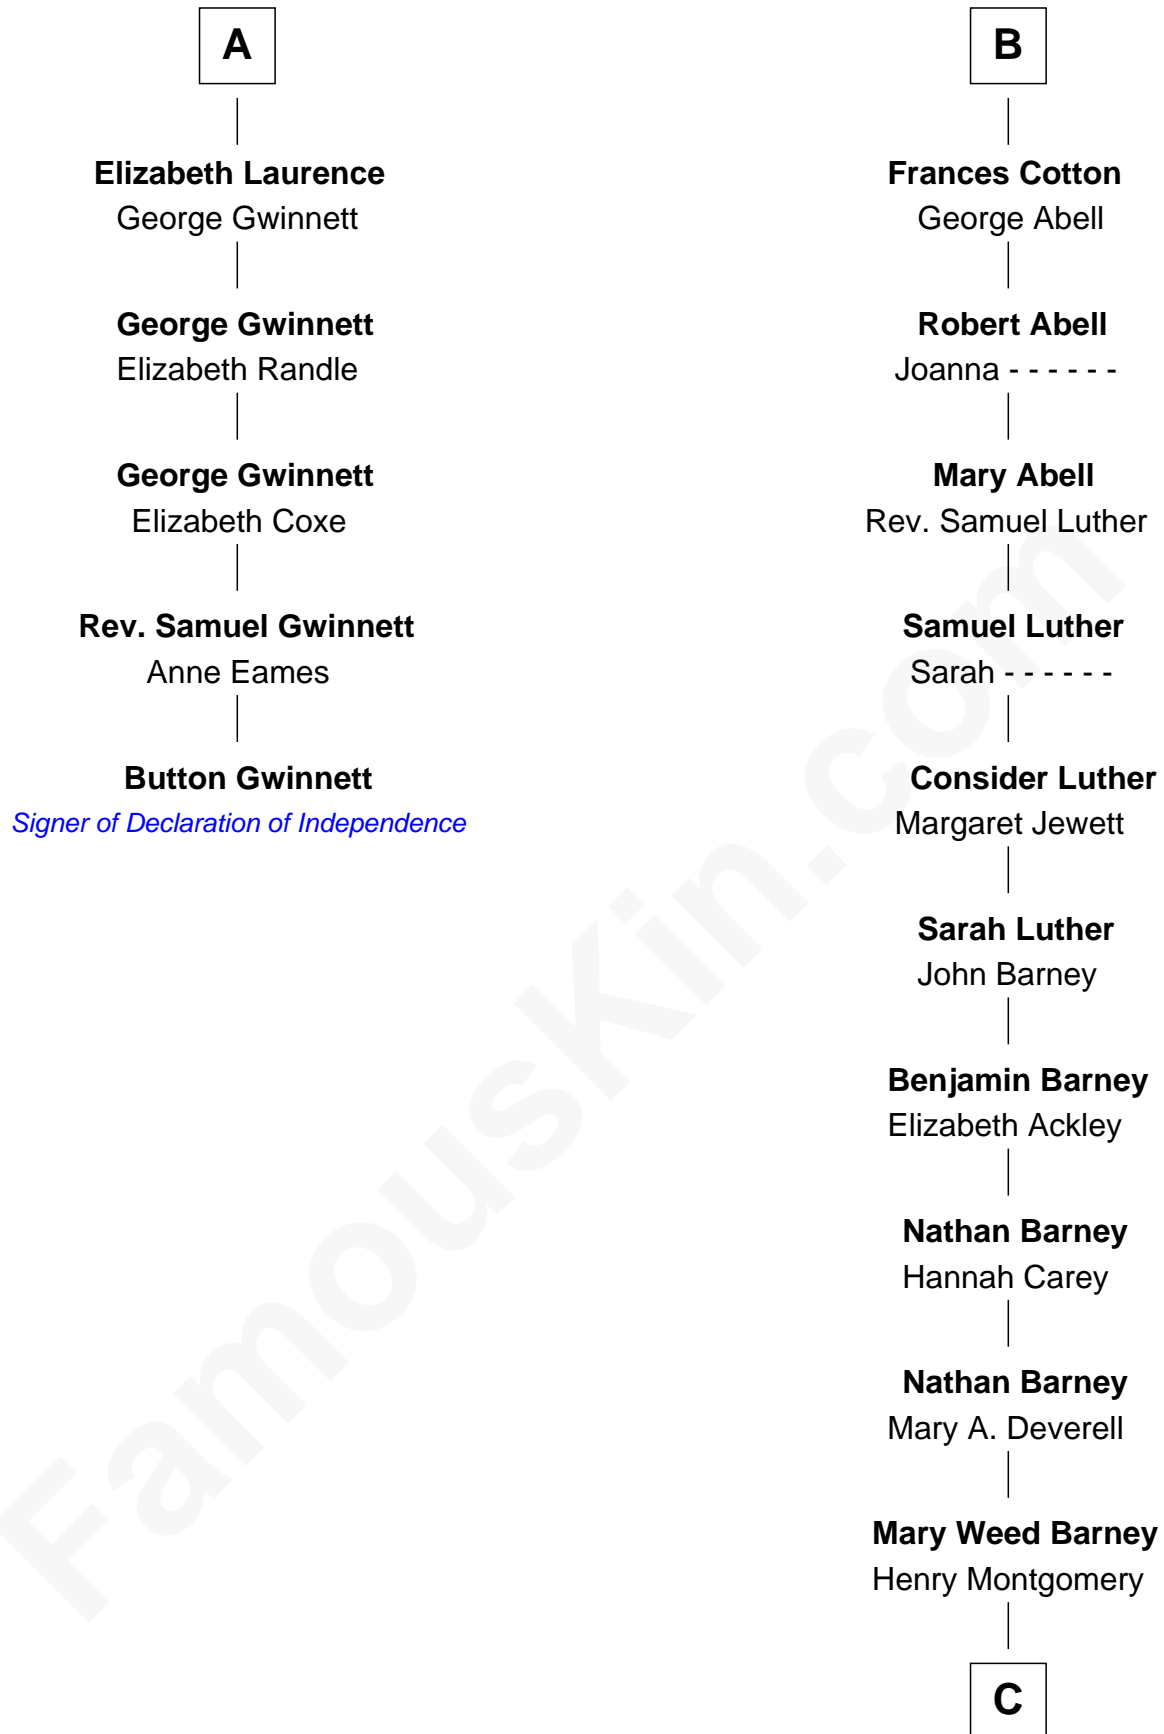

FamousKin.com

Relationship Chart of

Button Gwinnett

Signer of the Declaration of Independence

11th cousin 7 times removed of

Elizabeth Montgomery
TV Actress - "Bewitched"

Sir Walter Devereux
Elizabeth Bromwich

John Hugford

Elizabeth Fettiplace

Margaret Hugford

John Hugford

Margaret Hugford

William Laurence

A

Sir Walter Devereux

Elizabeth Merbery

Sir Walter Devereux

Anne Ferrers

Elizabeth Devereux

Sir Richard Corbet

Sir Robert Corbet

Elizabeth Vernon

Dorothy Corbet

Sir Richard Mainwaring

Sir Arthur Mainwaring

Margaret Mainwaring

Mary Mainwaring

Richard Cotton

B

C

Henry Montgomery
Elizabeth Bryan Allen