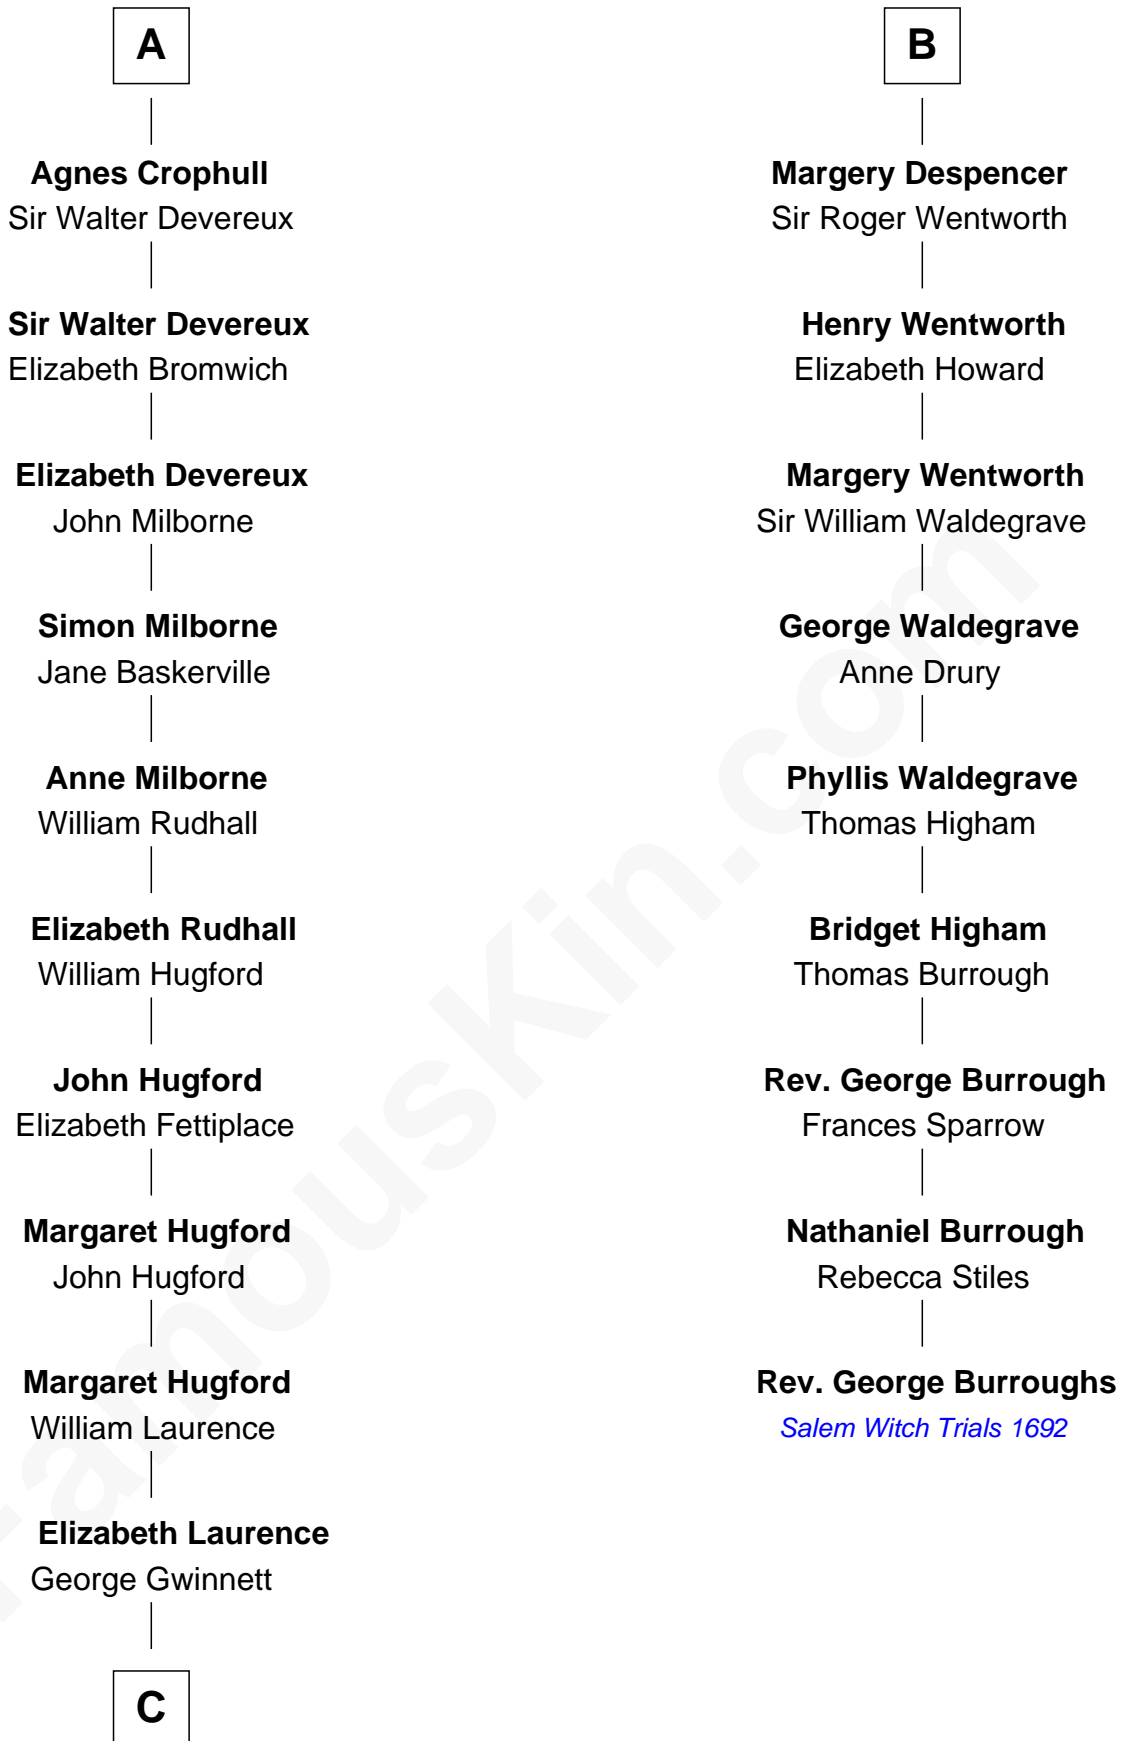

## Relationship Chart of

### Button Gwinnett

*Signer of the Declaration of Independence*

15th cousin 5 times removed of

**Rev. George Burroughs**

*Executed for Witchcraft, Salem 1692*

**C**

George Gwinnett

Elizabeth Randle