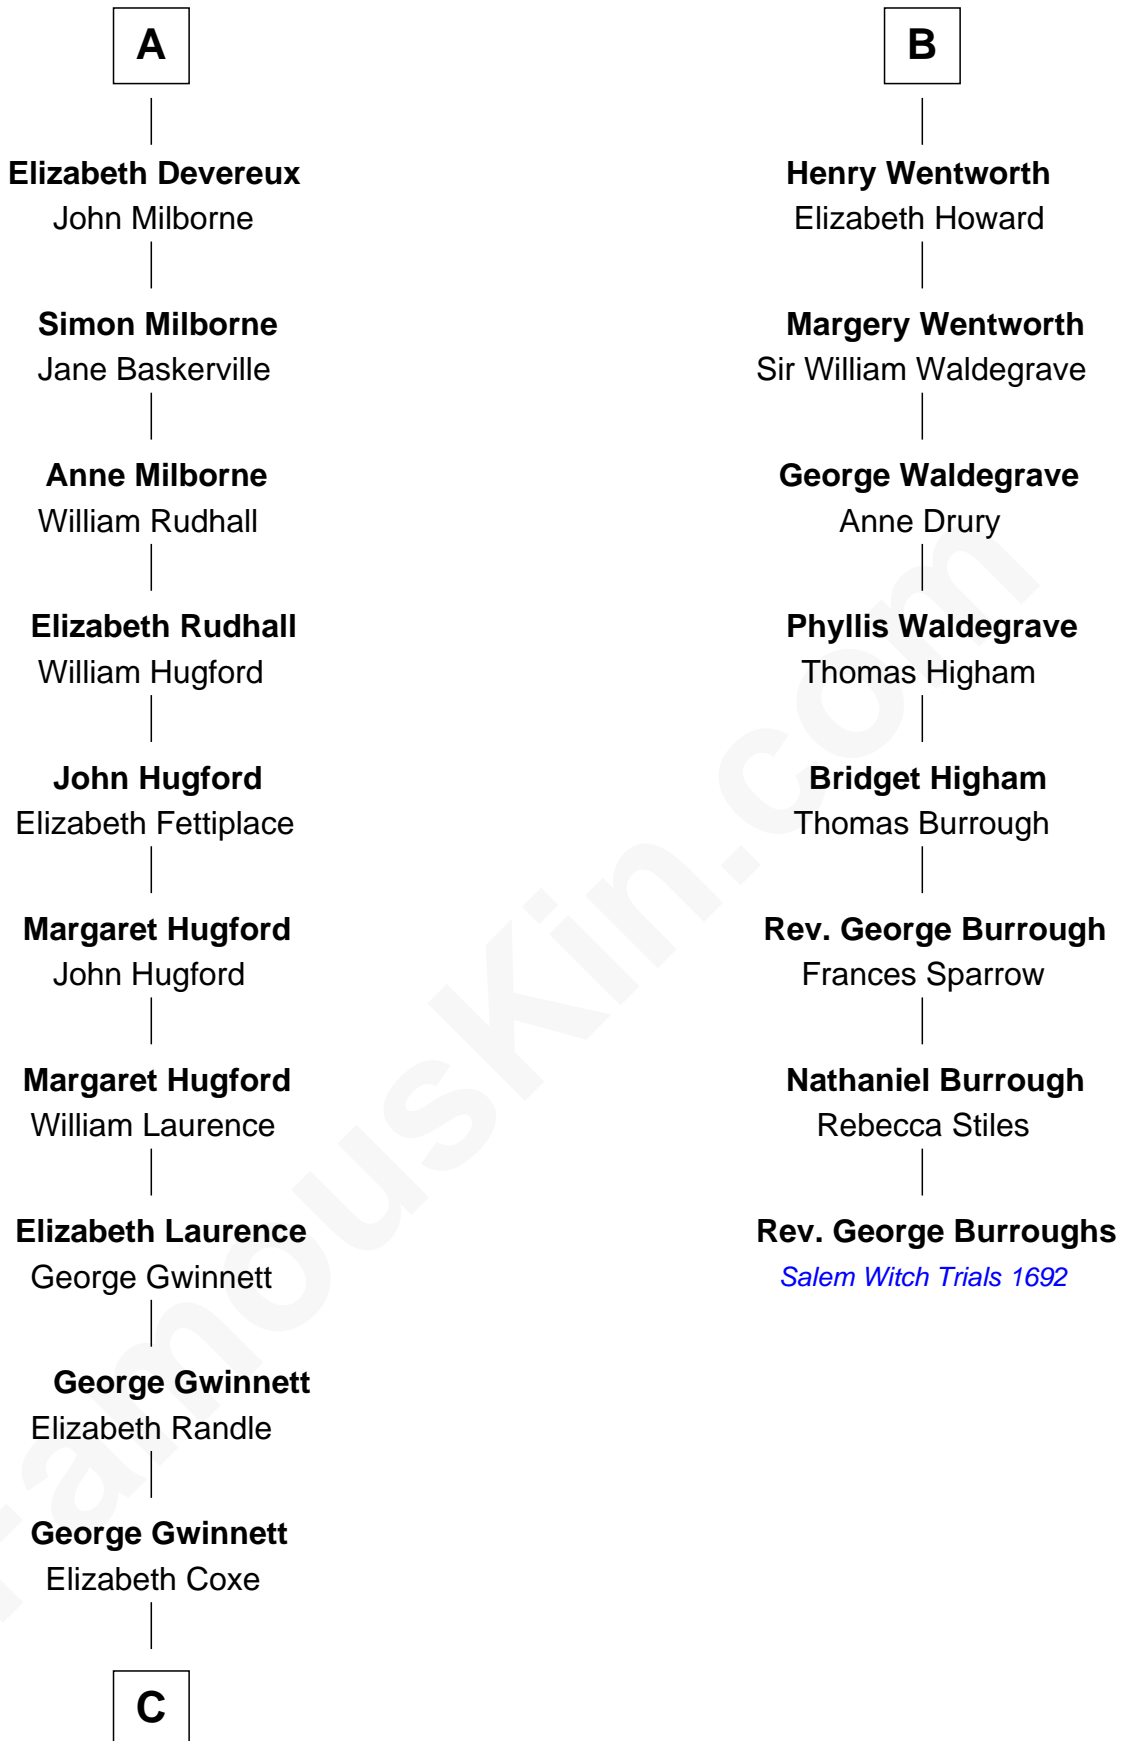

FamousKin.com

Relationship Chart of

Button Gwinnett

Signer of the Declaration of Independence

14th cousin 4 times removed of

Rev. George Burroughs

Executed for Witchcraft, Salem 1692

William de Braiose

Eva Marshal

Eleanor de Braiose
Sir Humphrey de Bohun

Margery de Bohun
Sir Thebaud de Verdun

Sir Thebaud de Verdun
Maud Mortimer

Margery de Verdun
Sir John Crophull

Thomas Crophull
Sybil Delabere

Agnes Crophull
Sir Walter Devereux

Sir Walter Devereux
Elizabeth Bromwich

A

Eve de Braiose
Sir William de Cantilupe

Milicent de Cantilupe
Eudo la Zouche

Sir William la Zouche
Maud Lovel

Milicent la Zouche
Sir William Deincourt

Margaret Deincourt
Sir Robert de Tibetot

Elizabeth de Tibetot
Sir Philip le Despencer

Margery Despencer
Sir Roger Wentworth

B

C

Rev. Samuel Gwinnett

Anne Eames

Button Gwinnett

Signer of Declaration of Independence