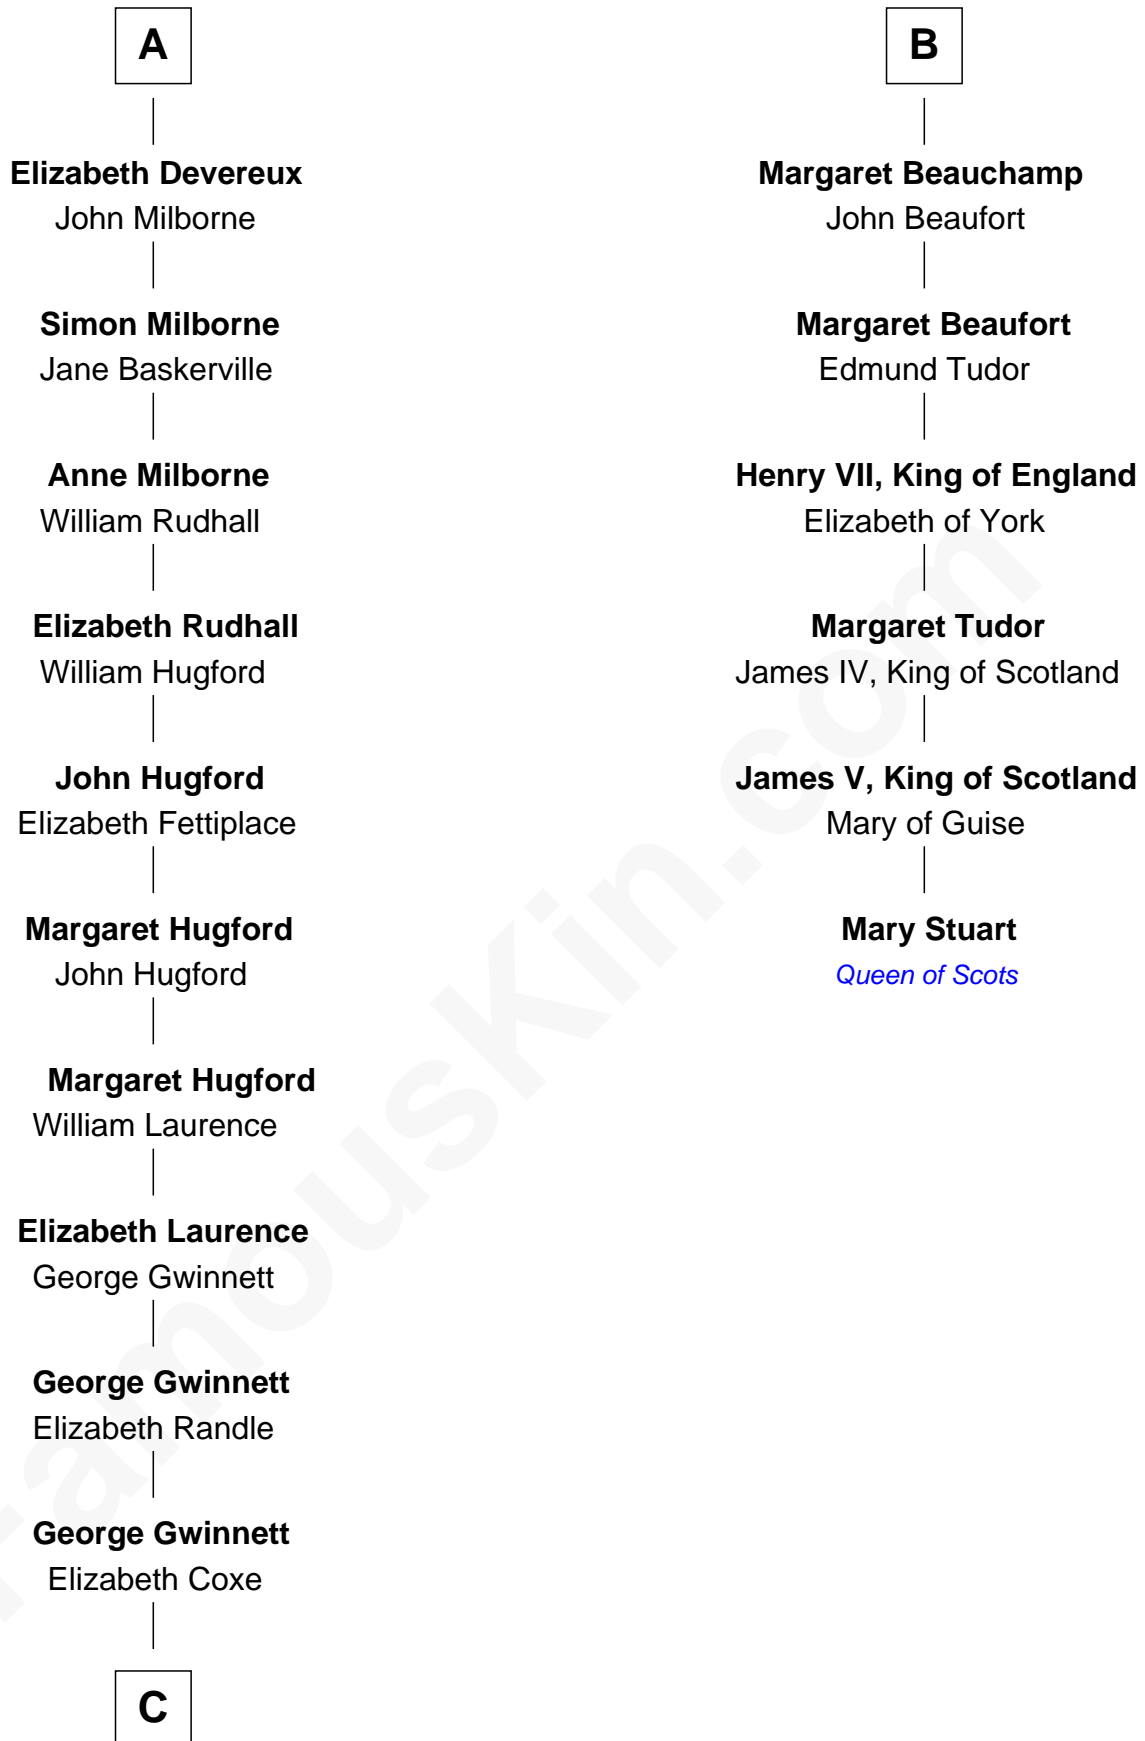

FamousKin.com

Relationship Chart of

Button Gwinnett

Signer of the Declaration of Independence

12th cousin 6 times removed of

Mary Stuart

Queen of Scots

Sir Humphrey de Bohun

Maud of Eu

Sir Humphrey de Bohun

Eleanor de Braiose

Margery de Bohun

Sir Thebaud de Verdun

Sir Thebaud de Verdun

Maud Mortimer

Margery de Verdun

Alice de Bohun

Roger de Tony

Alice de Tony

Sir Walter de Beauchamp

Roger de Beauchamp

Sir Roger de Beauchamp

Sibyl de Pateshulle

Sir Roger de Beauchamp

Joan de Clopton

Sir Roger Beauchamp

Mary -----

Sir John Beauchamp

Edith Stourton

B

C

Rev. Samuel Gwinnett