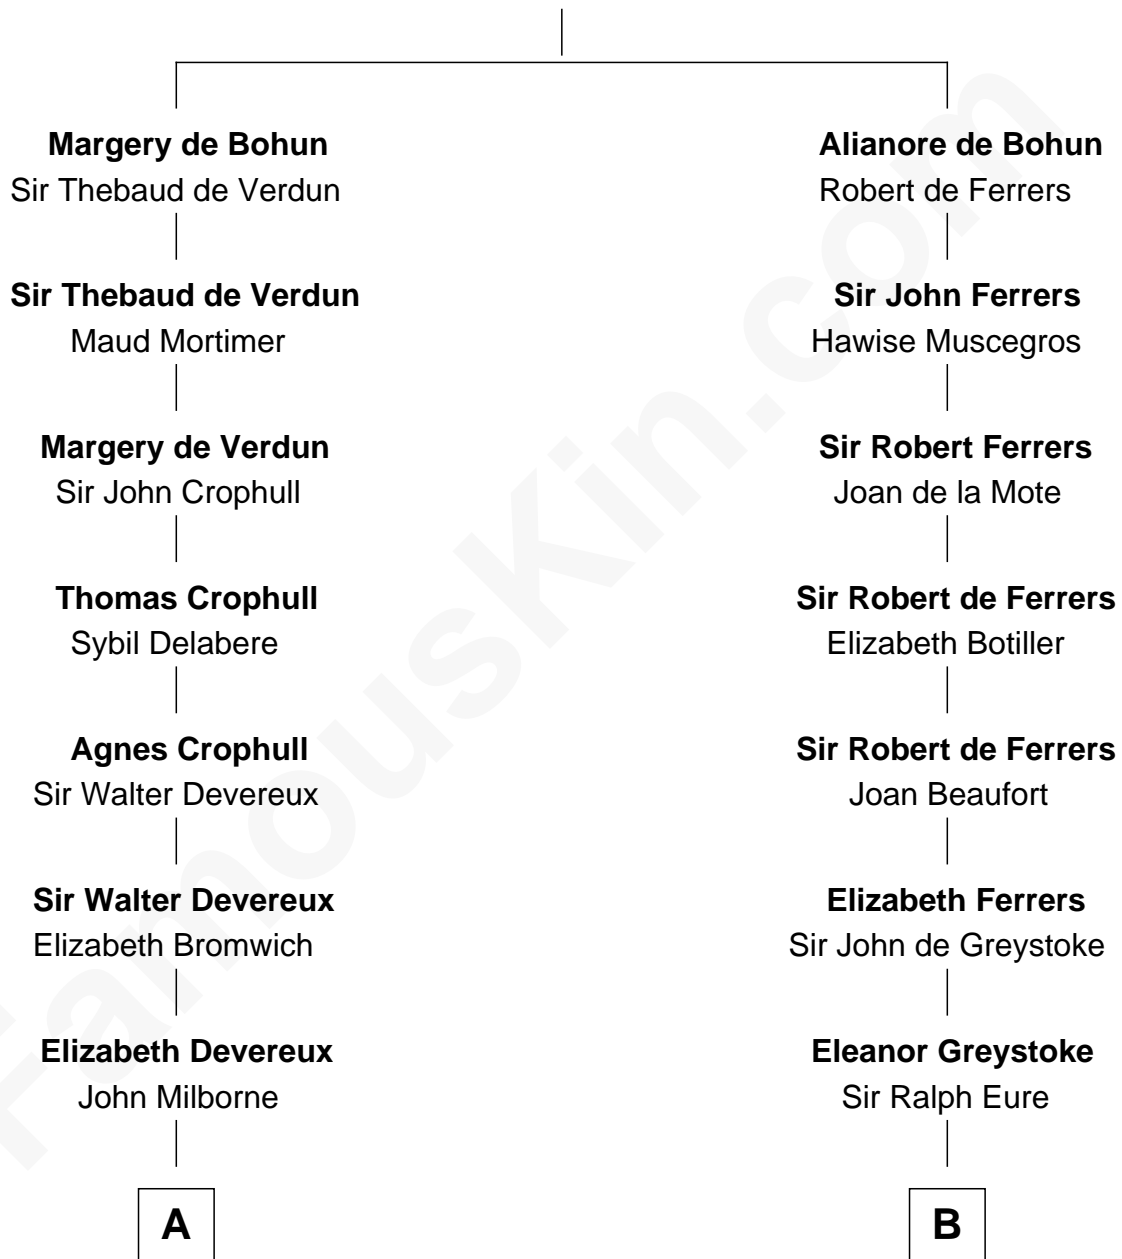

## Relationship Chart of

### Button Gwinnett

*Signer of the Declaration of Independence*

17th cousin 4 times removed of

**William Howard Taft**  
*27th U.S. President*

**Sir Humphrey de Bohun**  
Eleanor de Braiose

**C**

**Abner Rawson**

Mary Allen

**Rhoda Rawson**

Aaron Taft

**Peter Rawson Taft**

Sylvia Howard

**Alphonso Taft**

Louisa Maria Torrey

**William Howard Taft**

*27th U.S. President*

FamousKin.com