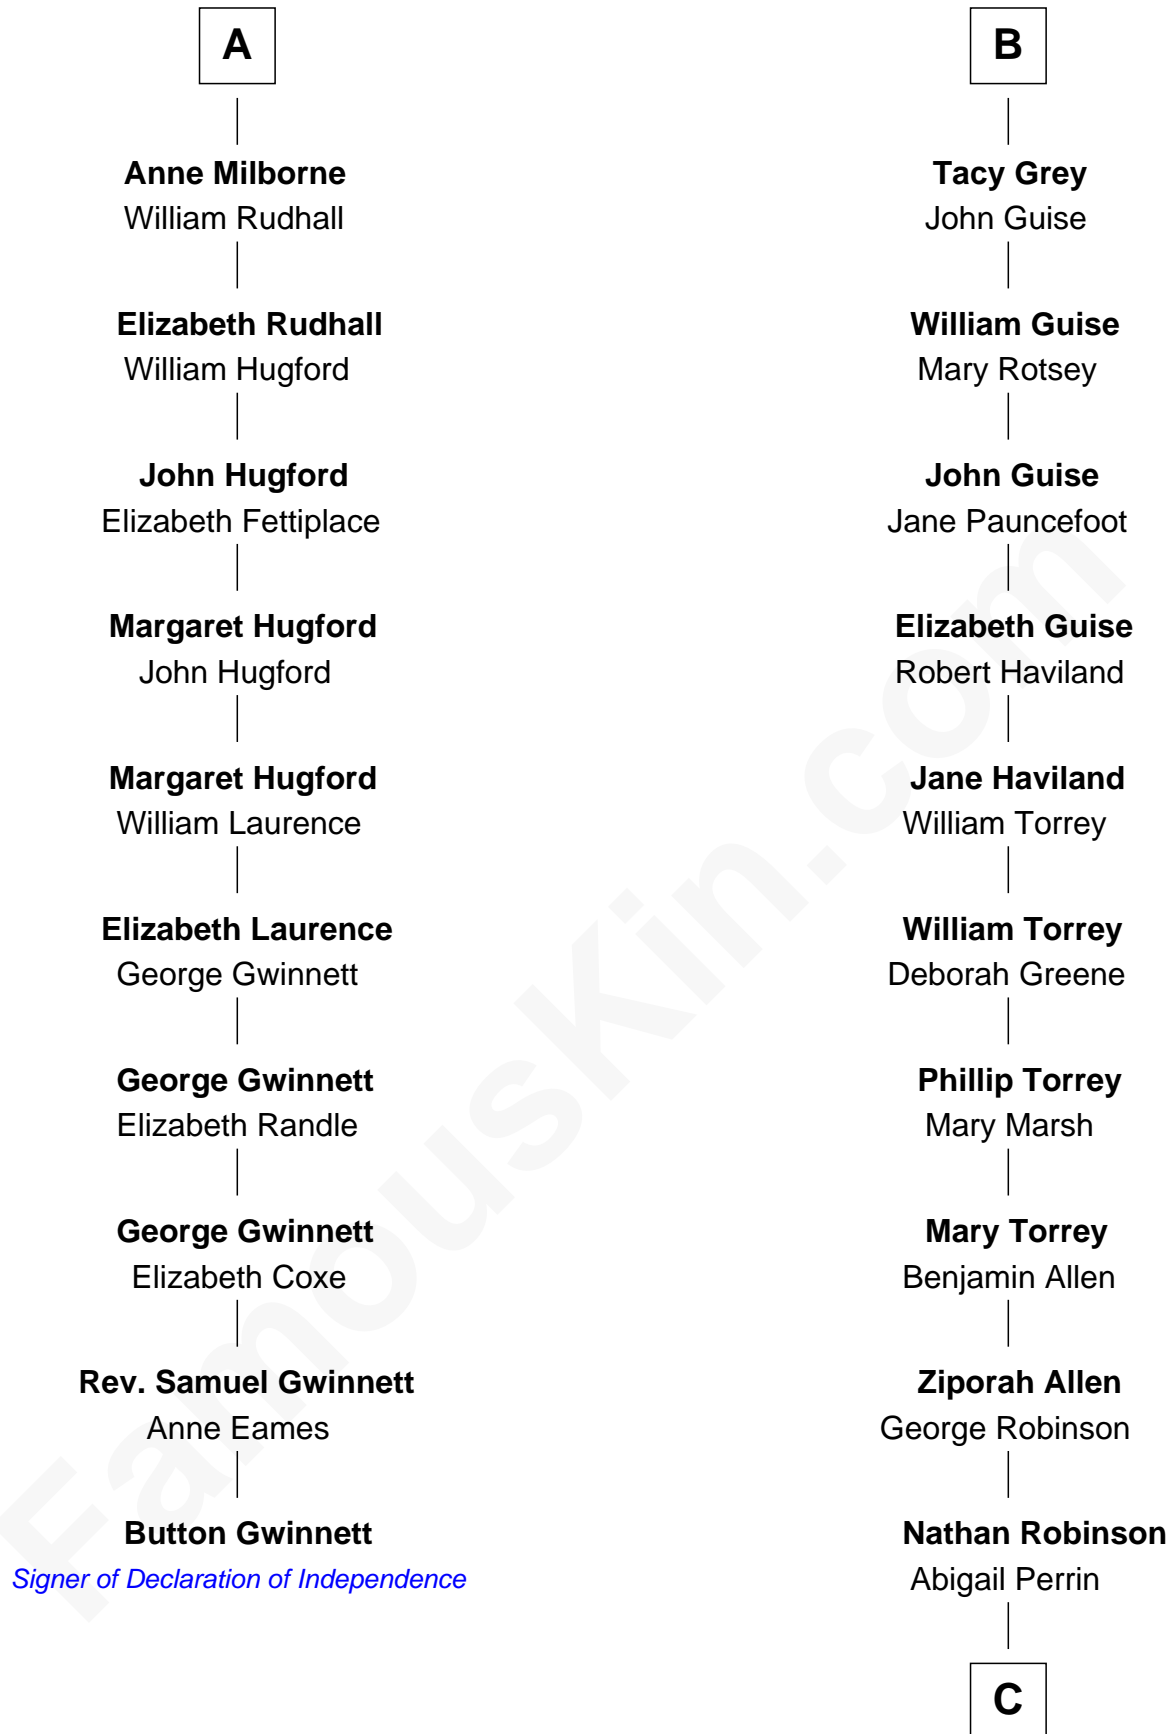

FamousKin.com

Relationship Chart of

Button Gwinnett

Signer of the Declaration of Independence

16th cousin 5 times removed of

Raquel Welch

Movie Actress

Sir Edmund Mortimer

Margaret de Fiennes

C

Hannah Kent Robinson
Elbridge Gerry Hall

Justin Smith Hall
Sarah Mehitable Stanford

Emery Stanford Hall
Clara Louise Adams

Josephine Sarah Hall
Armando Carlos Tejada

Raquel Welch
aka Raquel Welch