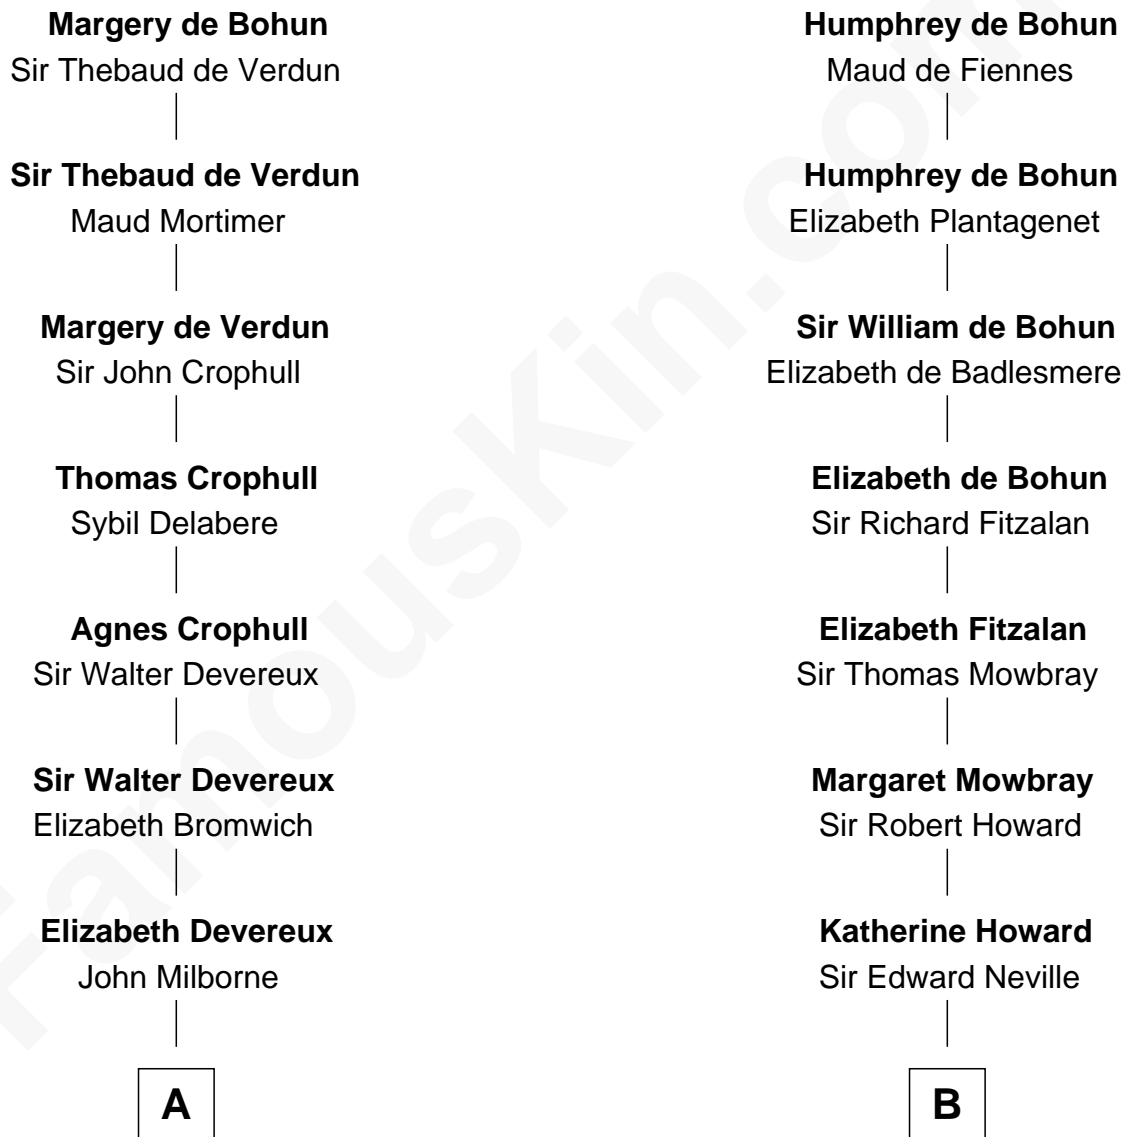

## Relationship Chart of

### Button Gwinnett

*Signer of the Declaration of Independence*

17th cousin 4 times removed of

### Edith (Bolling) Wilson

*First Lady of President Woodrow Wilson*

**Sir Humphrey de Bohun**

Eleanor de Braiose

**C**

**Mary Jefferson**

John Bolling

**Archibald Bolling**