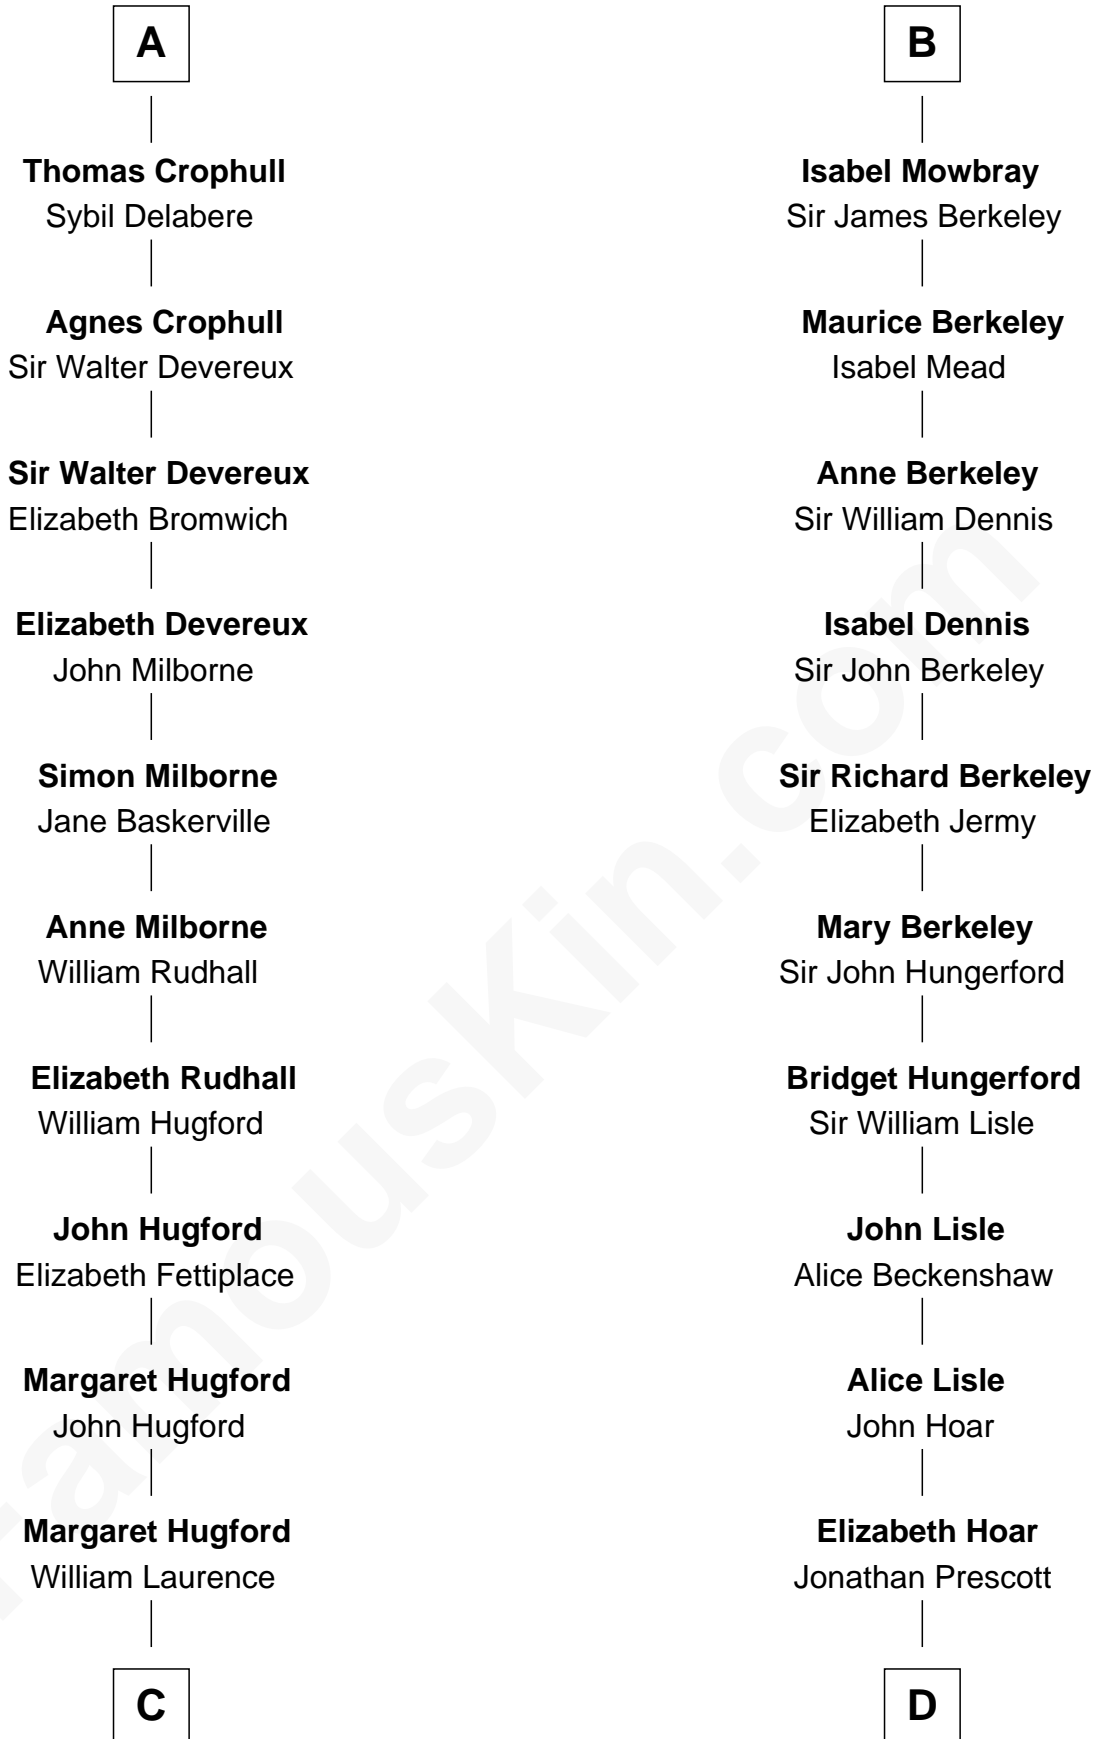

### Button Gwinnett

*Signer of the Declaration of Independence*

19th cousin 2 times removed of

**Margery de Verdun**

Sir John Crophull

**A**

**Blanche of Castile**

Louis VIII, King of France

**Robert I, Count of Artois**

Matilda of Brabant

**Blanche of Artois**

Edmund Plantagenet

**Henry Plantagenet**

Maud de Chaworth

**Joan of Lancaster**

John de Mowbray

**John de Mowbray**

Elizabeth de Segrave

**Sir Thomas Mowbray**

Elizabeth Fitzalan

**B**

**C**

**Elizabeth Laurence**

George Gwinnett

**George Gwinnett**

Elizabeth Randle

**George Gwinnett**