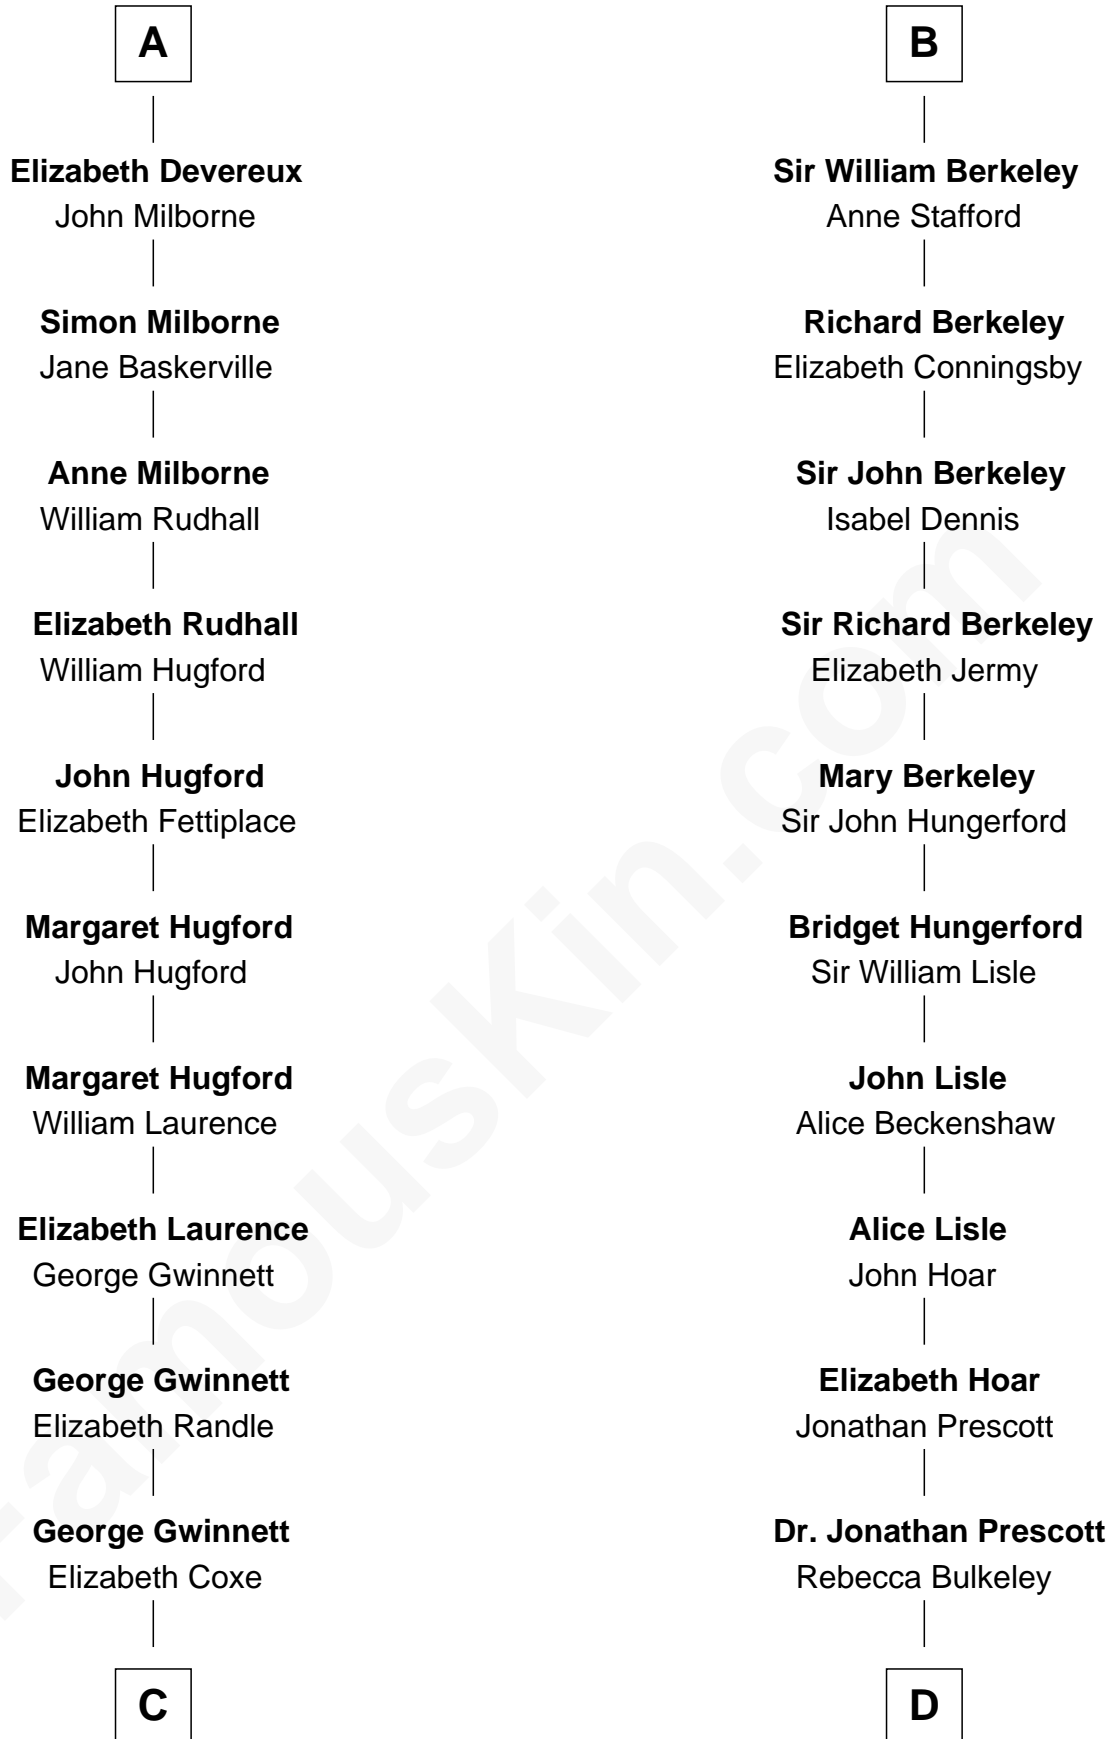

FamousKin.com Relationship Chart of

Button Gwinnett

Signer of the Declaration of Independence

18th cousin of

Samuel Prescott

Completed Paul Revere's Midnight Ride

C

Rev. Samuel Gwinnett

Anne Eames

Button Gwinnett

Signer of Declaration of Independence

D

Dr. Abel Prescott

Abigail Brigham

Samuel Prescott

Completed Paul Revere's Ride