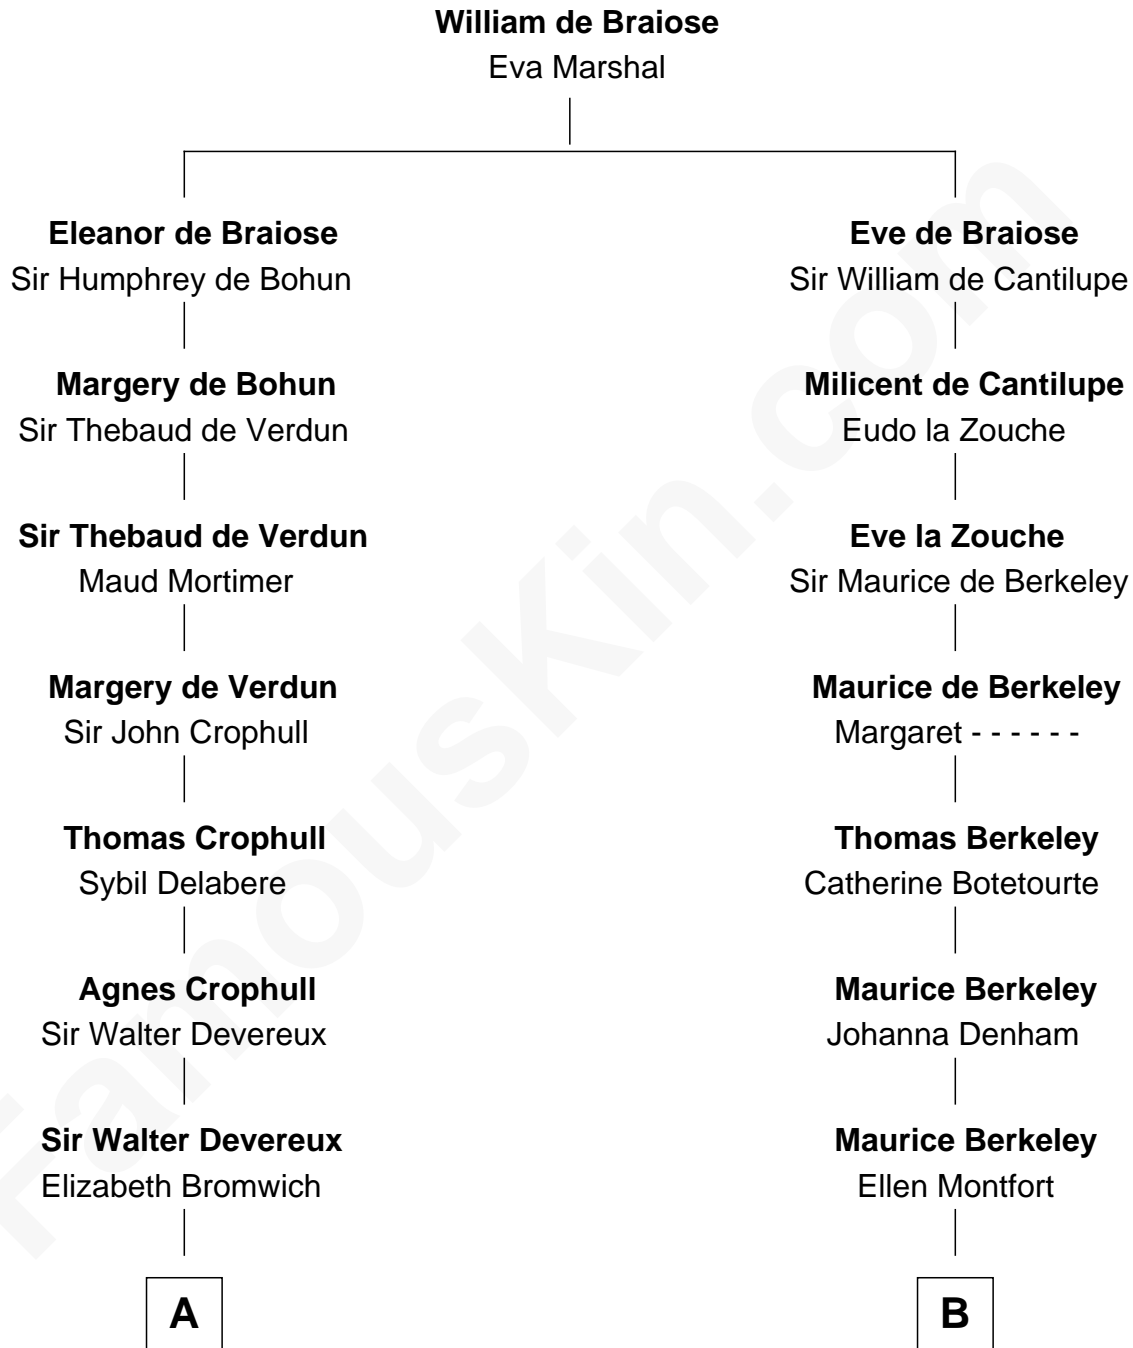

FamousKin.com Relationship Chart of

Button Gwinnett

Signer of the Declaration of Independence

18th cousin of

Samuel Prescott

Completed Paul Revere's Midnight Ride

C

Rev. Samuel Gwinnett

Anne Eames

Button Gwinnett

Signer of Declaration of Independence

D

Dr. Abel Prescott

Abigail Brigham

Samuel Prescott

Completed Paul Revere's Ride