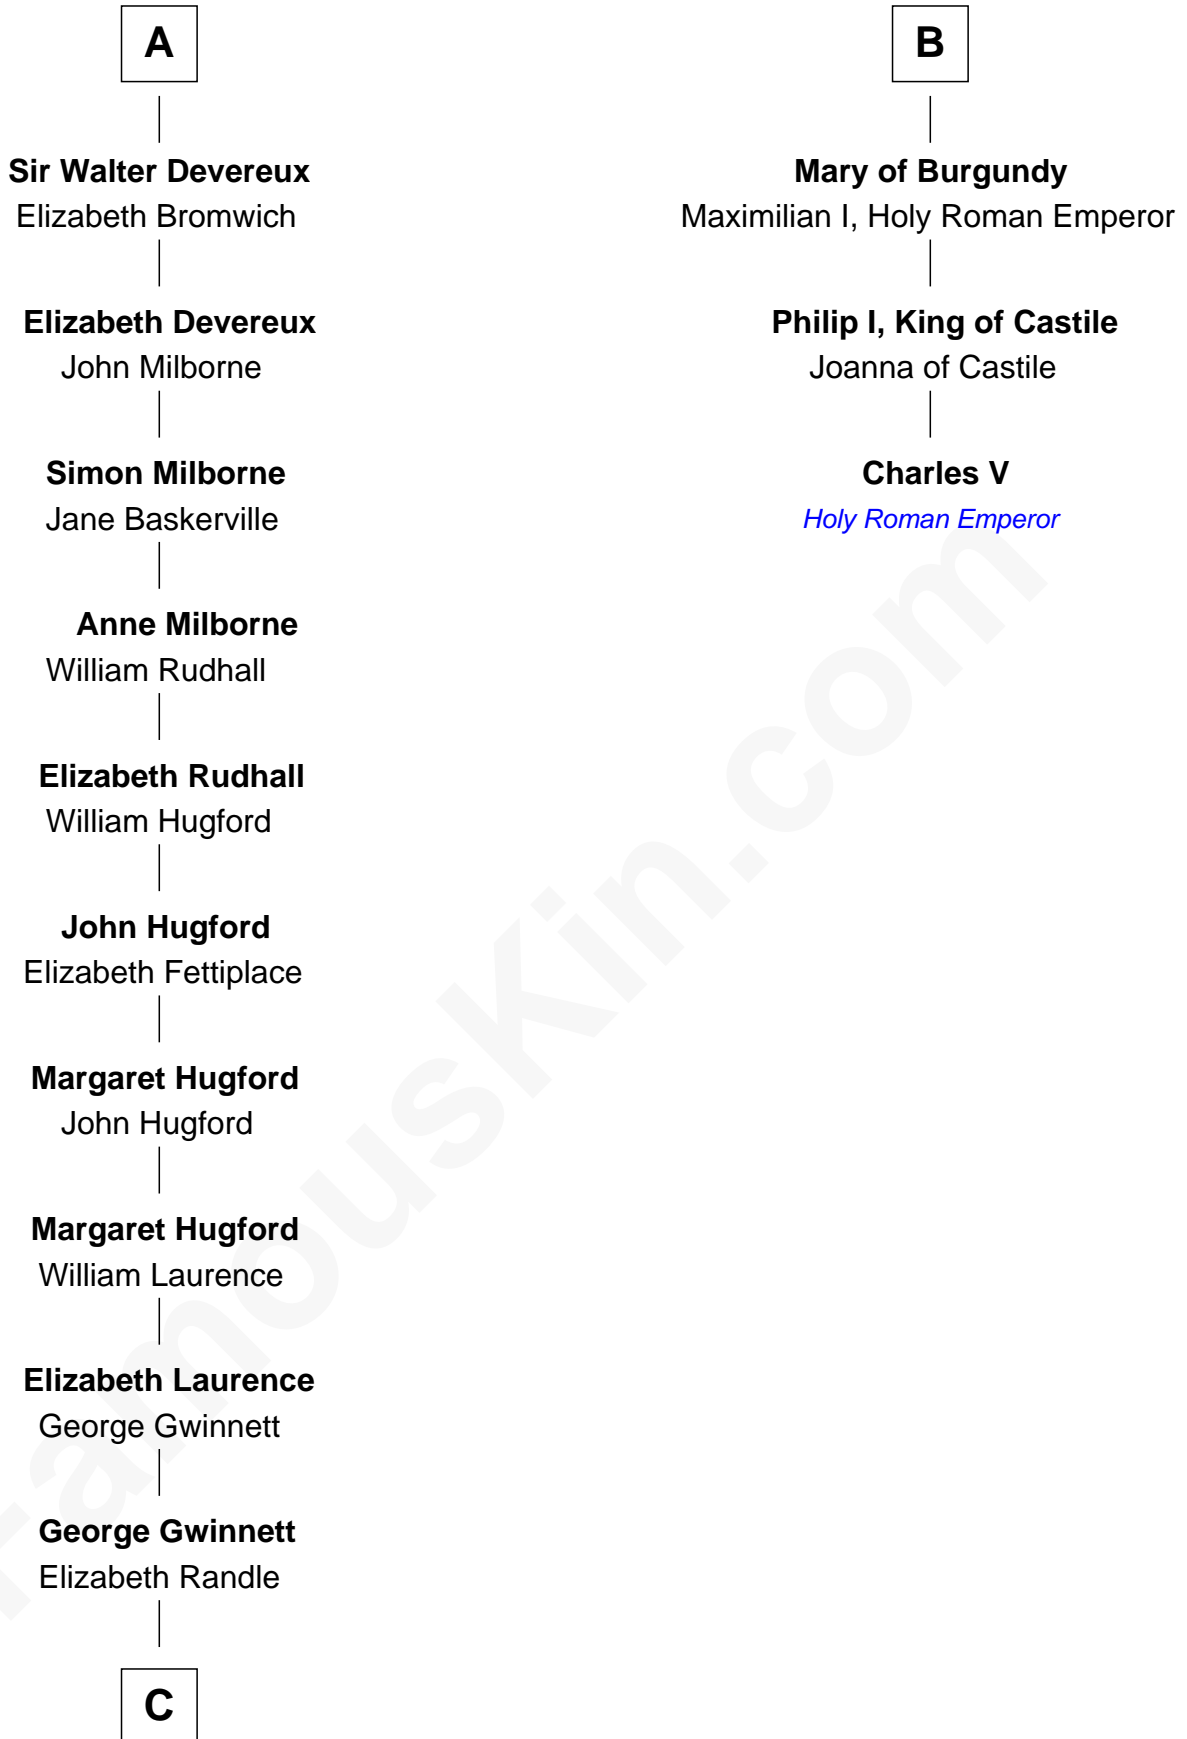

FamousKin.com

Relationship Chart of

Button Gwinnett

Signer of the Declaration of Independence

9th cousin 10 times removed of

Charles V

Holy Roman Emperor

C