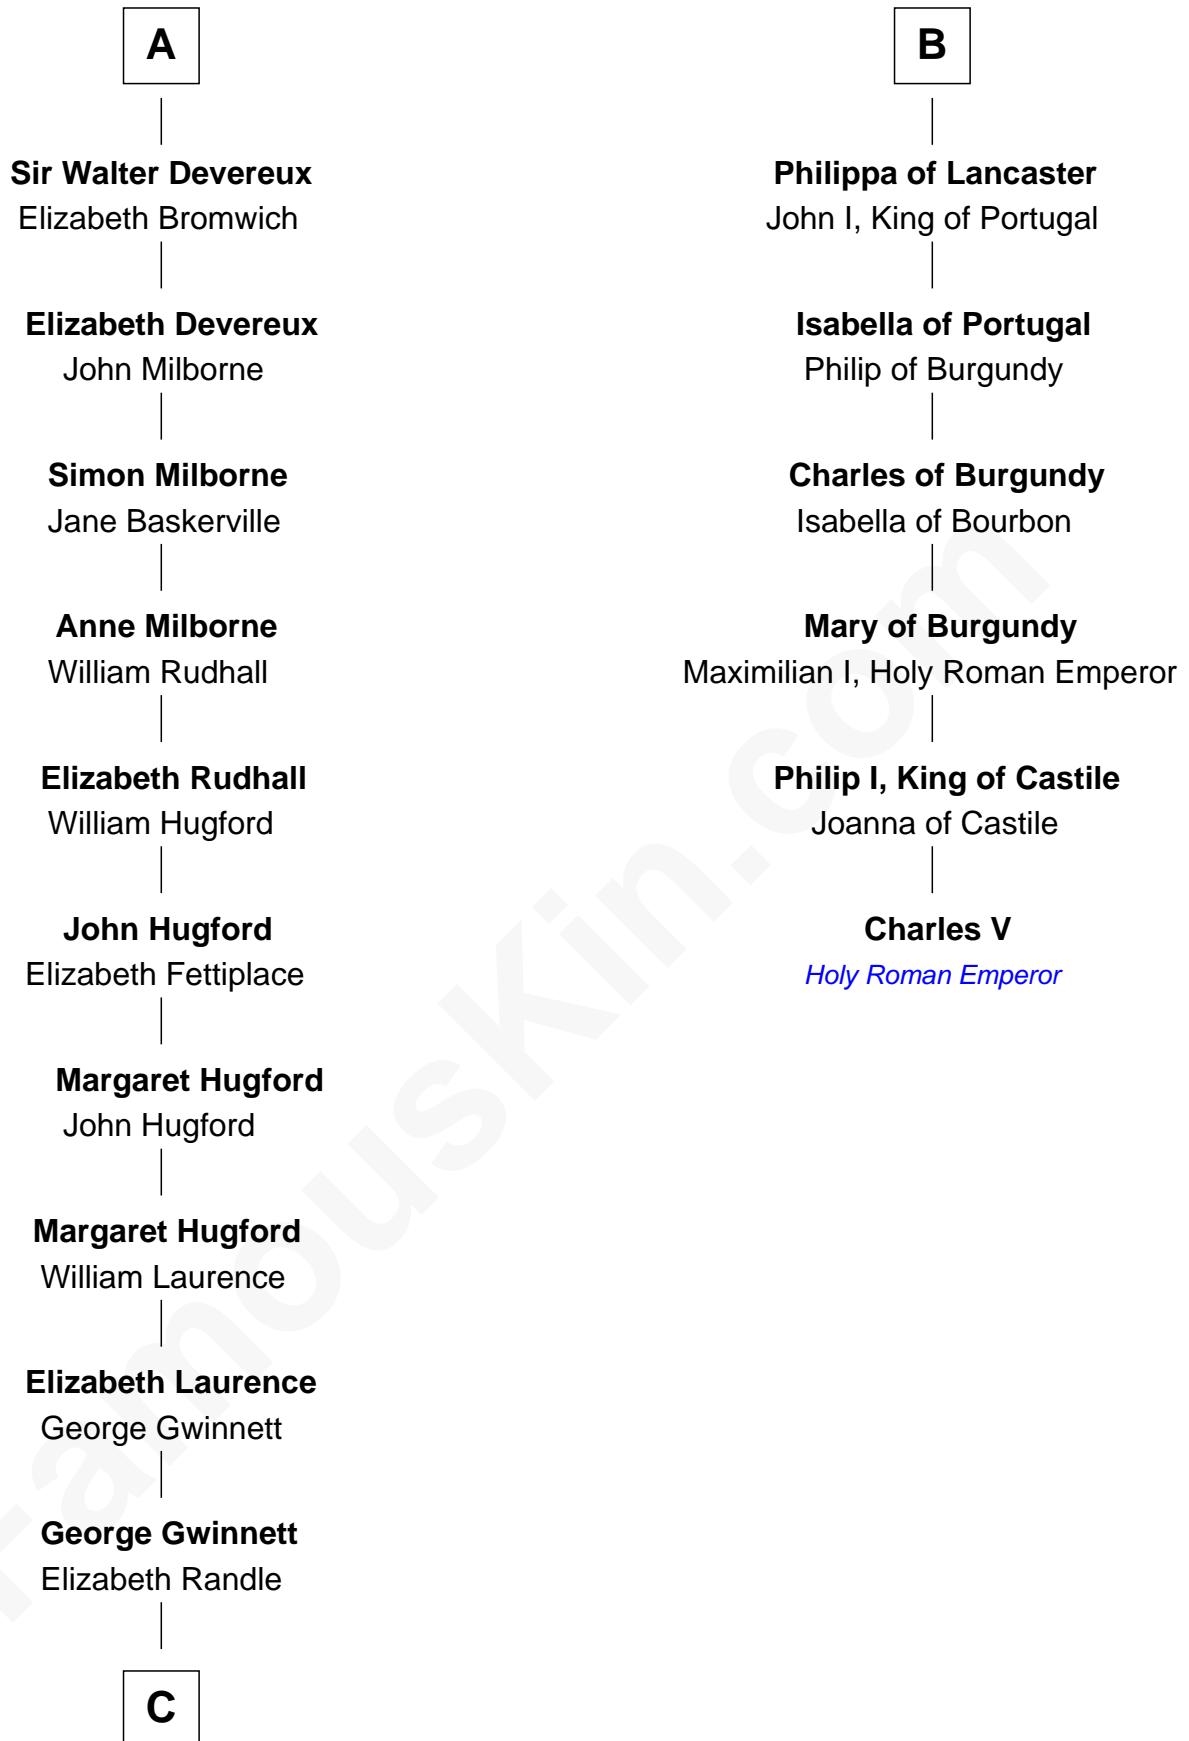

## Relationship Chart of

### Button Gwinnett

*Signer of the Declaration of Independence*

12th cousin 7 times removed of

### Charles V

*Holy Roman Emperor*

**Sir William Marshal**

Isabel de Clare

**C**

George Gwinnett

Elizabeth Coxe

Rev. Samuel Gwinnett