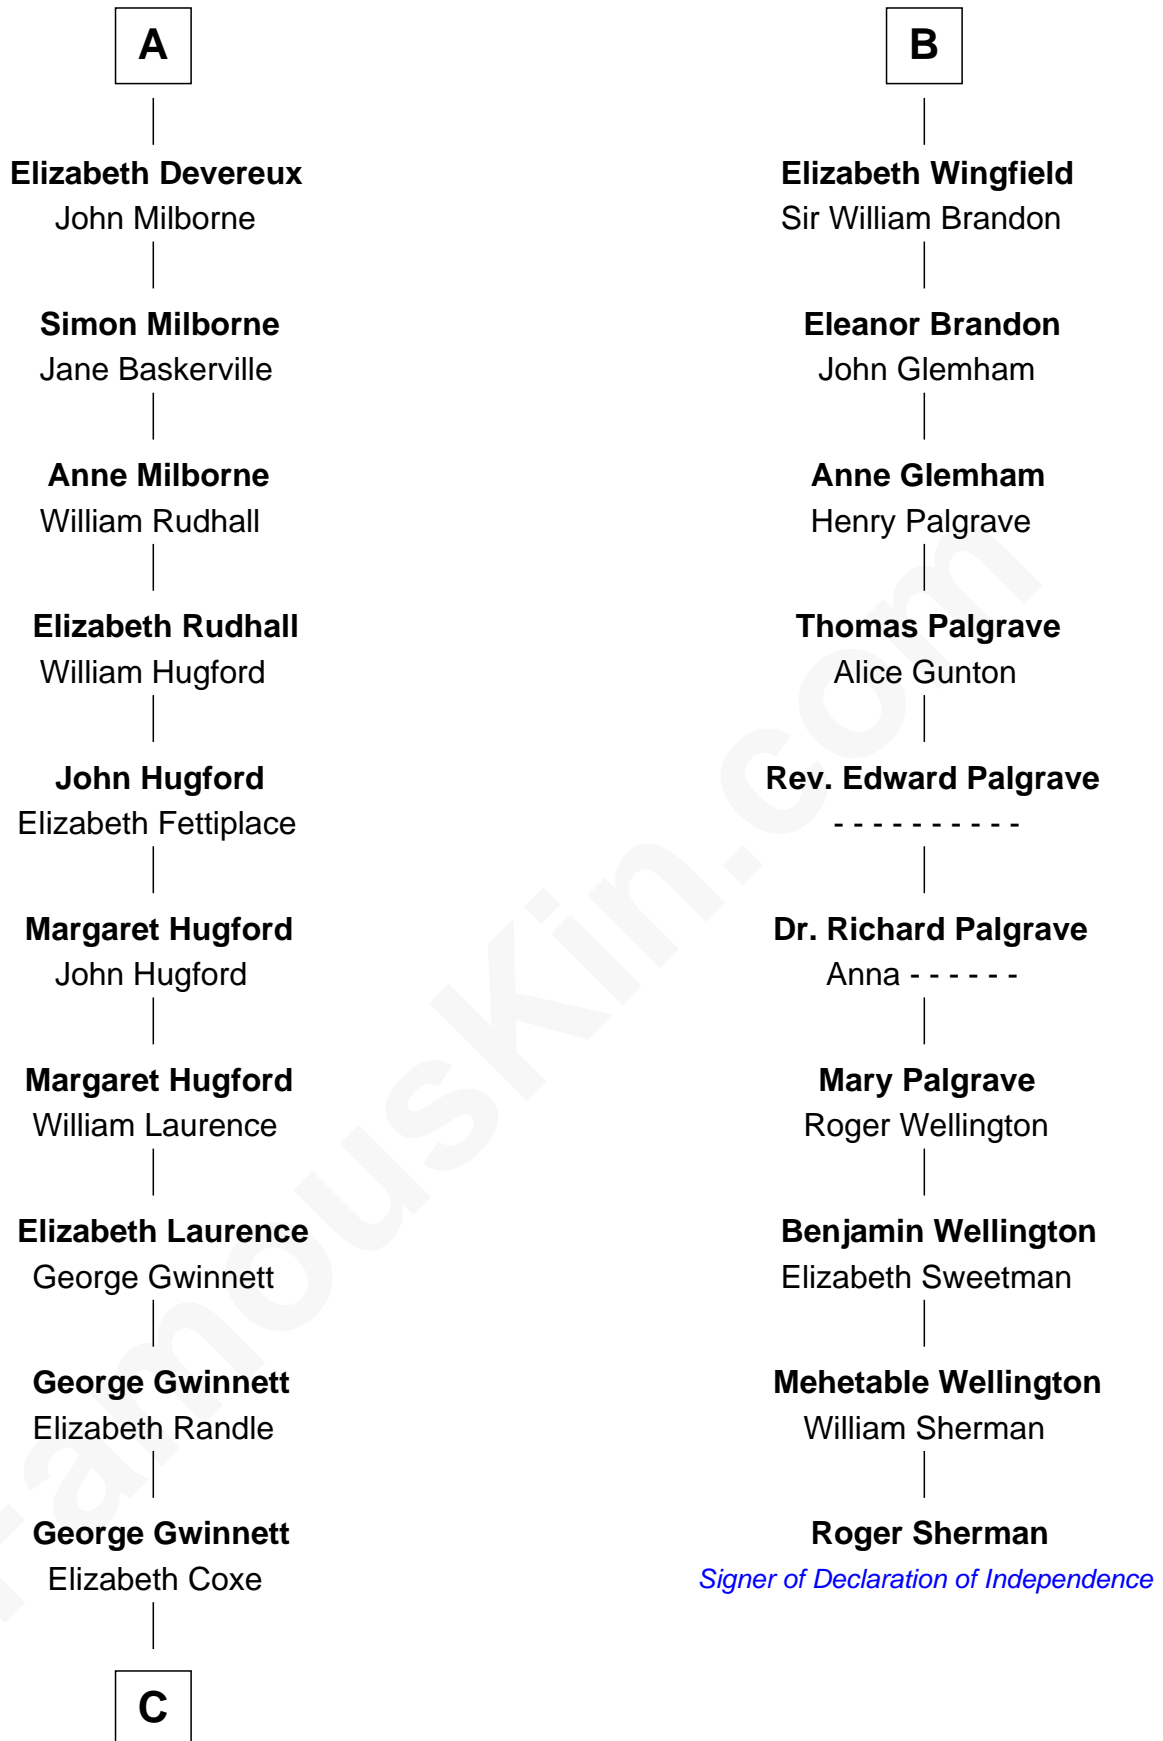

FamousKin.com

Relationship Chart of

Button Gwinnett

Signer of the Declaration of Independence

16th cousin 2 times removed of

Roger Sherman

Signer of the Declaration of Independence

William de Braiose

Eva Marshal

Eleanor de Braiose
Sir Humphrey de Bohun

Margery de Bohun
Sir Thebaud de Verdun

Sir Thebaud de Verdun
Maud Mortimer

Margery de Verdun
Sir John Crophull

Thomas Crophull
Sybil Delabere

Agnes Crophull
Sir Walter Devereux

Sir Walter Devereux
Elizabeth Bromwich

A

Eleanor de Braiose
Sir Humphrey de Bohun

Humphrey de Bohun
Maud de Fiennes

Humphrey de Bohun
Elizabeth Plantagenet

Sir William de Bohun
Elizabeth de Badlesmere

Elizabeth de Bohun
Sir Richard Fitzalan

Elizabeth Fitzalan
Sir Robert Goushill

Elizabeth Goushill
Sir Robert Wingfield

B

C

Rev. Samuel Gwinnett

Anne Eames

Button Gwinnett

Signer of Declaration of Independence