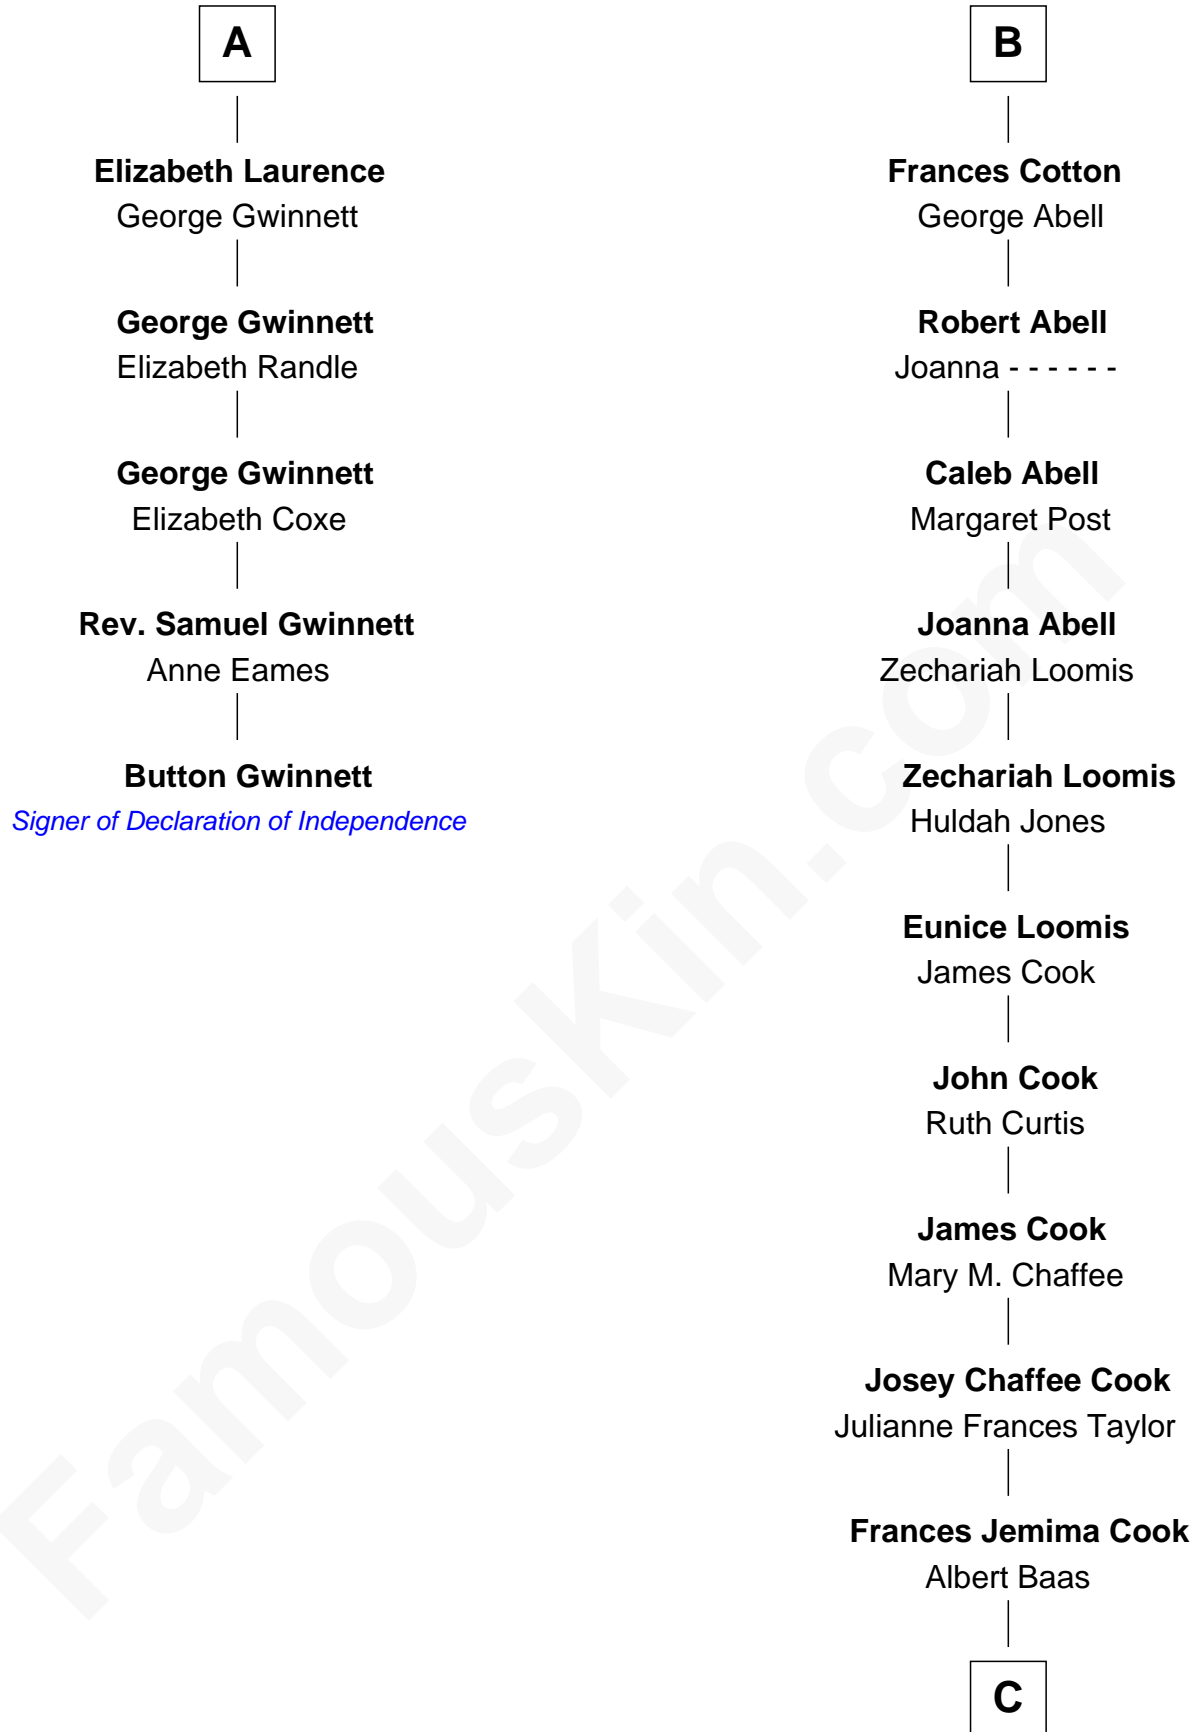

FamousKin.com

Relationship Chart of

Button Gwinnett

Signer of the Declaration of Independence

11th cousin 8 times removed of

Amber Stevens West

TV and Movie Actress

Sir Walter Devereux

Elizabeth Bromwich

C

LaVerne M. Baas

Keith Karl Ingstad

Terry Keith Ingstad

Beverly Jean Cunningham

Amber Stevens West

TV and Movie Actress