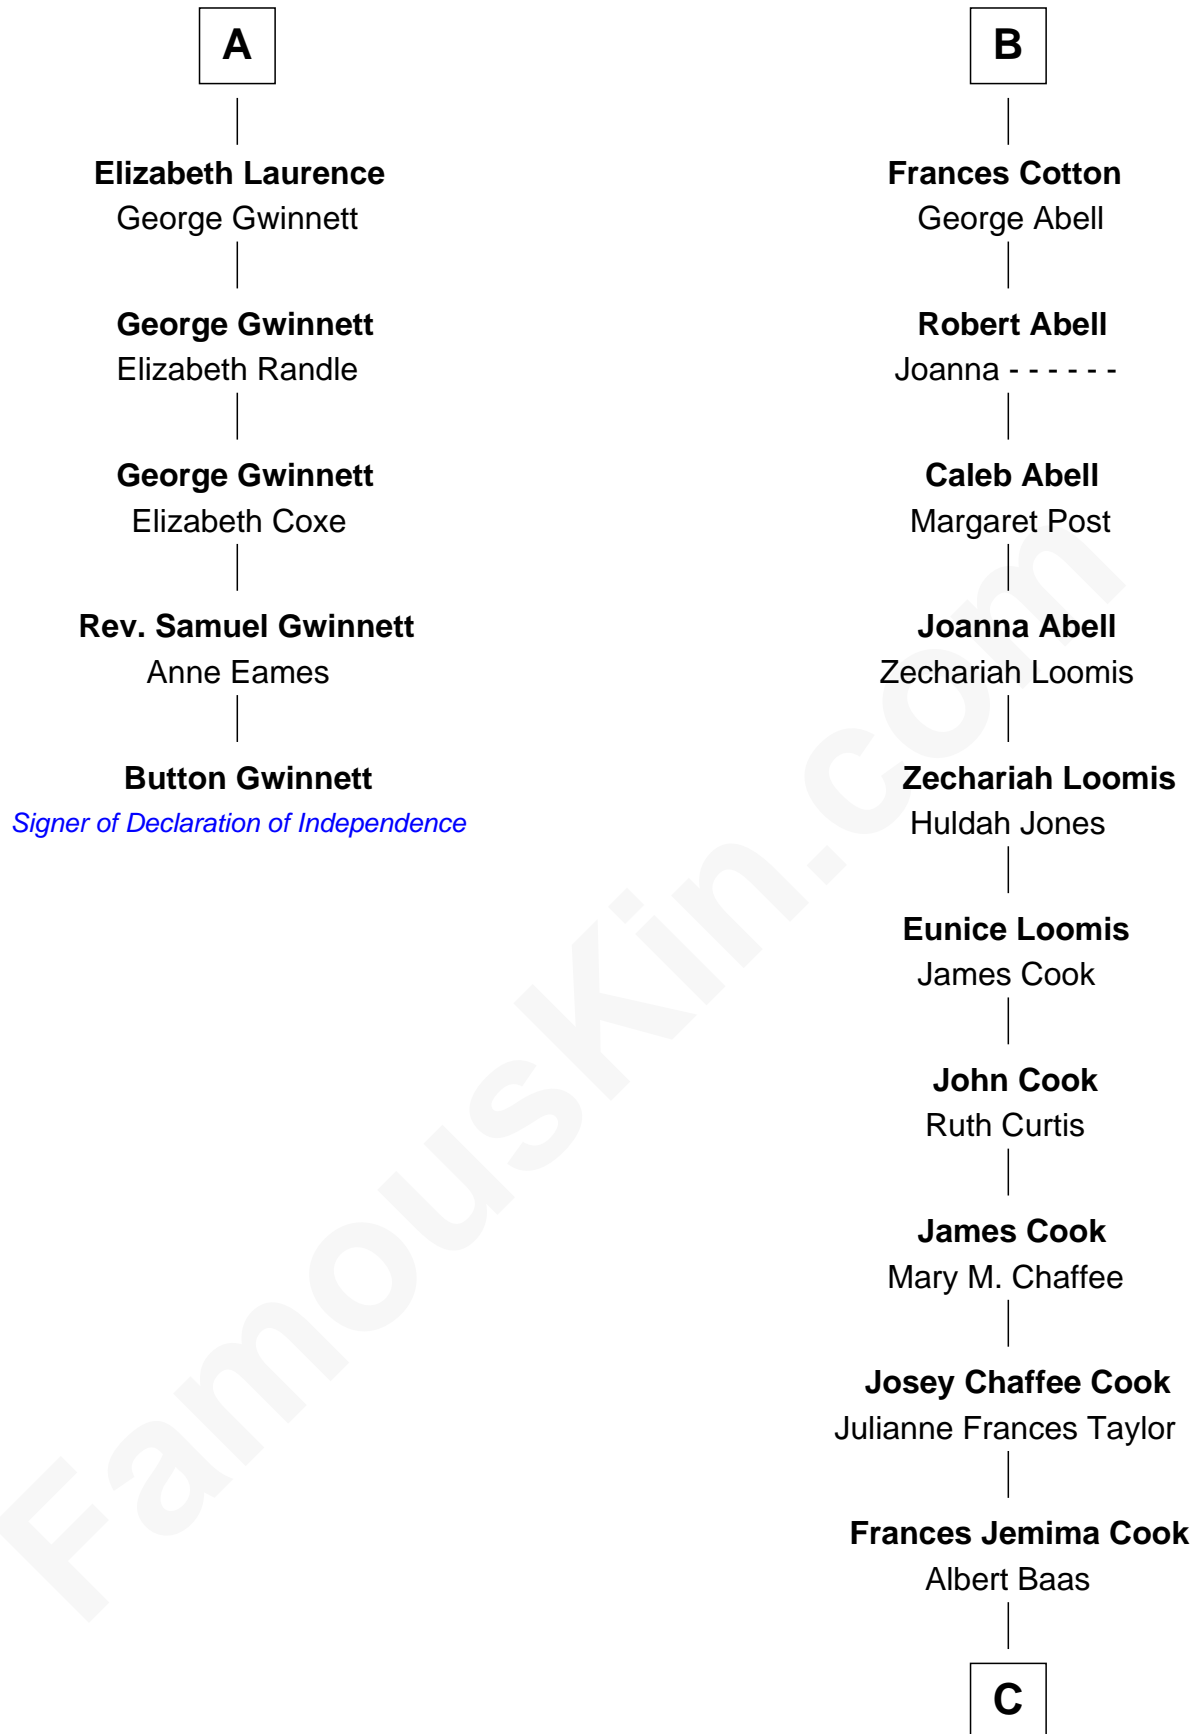

FamousKin.com Relationship Chart of

Button Gwinnett

Signer of the Declaration of Independence

11th cousin 7 times removed of

Shadoe Stevens

Radio Disc Jockey

Sir Walter Devereux

Elizabeth Bromwich

C

LaVerne M. Baas
Keith Karl Ingstad

Shadoe Stevens
Radio Disc Jockey

FamousKin.com