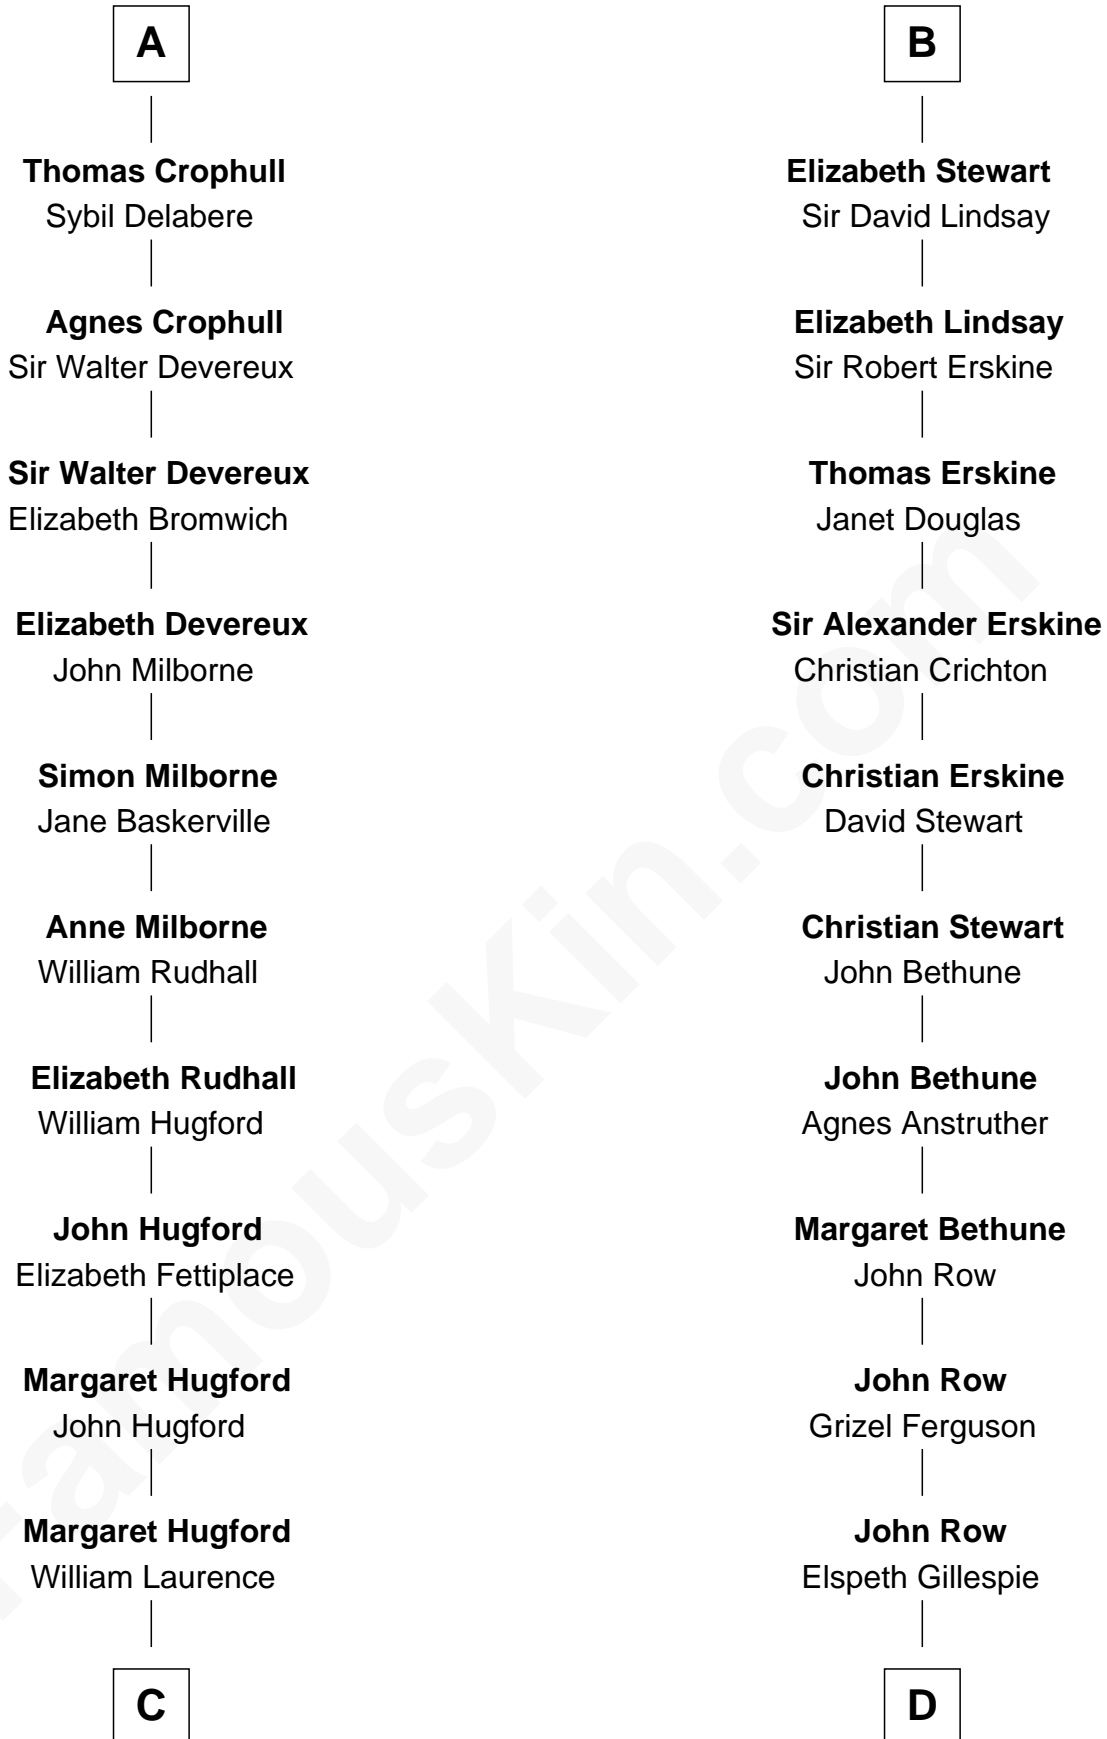

FamousKin.com

Relationship Chart of

Button Gwinnett

Signer of the Declaration of Independence

20th cousin 1 time removed of

General Hugh Mercer
American Revolution

Henry of Huntingdon
Ada de Warenne

Margaret of Scotland
Humphrey IV de Bohun

Henry de Bohun
Maud de Mandeville

Sir Humphrey de Bohun
Maud of Eu

Sir Humphrey de Bohun
Eleanor de Braiose

Margery de Bohun
Sir Thebaud de Verdun

Sir Thebaud de Verdun
Maud Mortimer

Margery de Verdun
Sir John Crophull

A

David of Huntingdon
Maud of Chester

Isabella of Huntingdon
Robert de Bruce

Robert de Bruce
Isabella de Clare

Sir Robert de Brus
Marjorie of Carrick

Robert I, King of Scotland
Isabella of Mar

Marjorie Bruce
Walter Stewart

Robert II, King of Scotland
Euphemia of Ross

B

C

Elizabeth Laurence

George Gwinnett

George Gwinnett

Elizabeth Randle

George Gwinnett