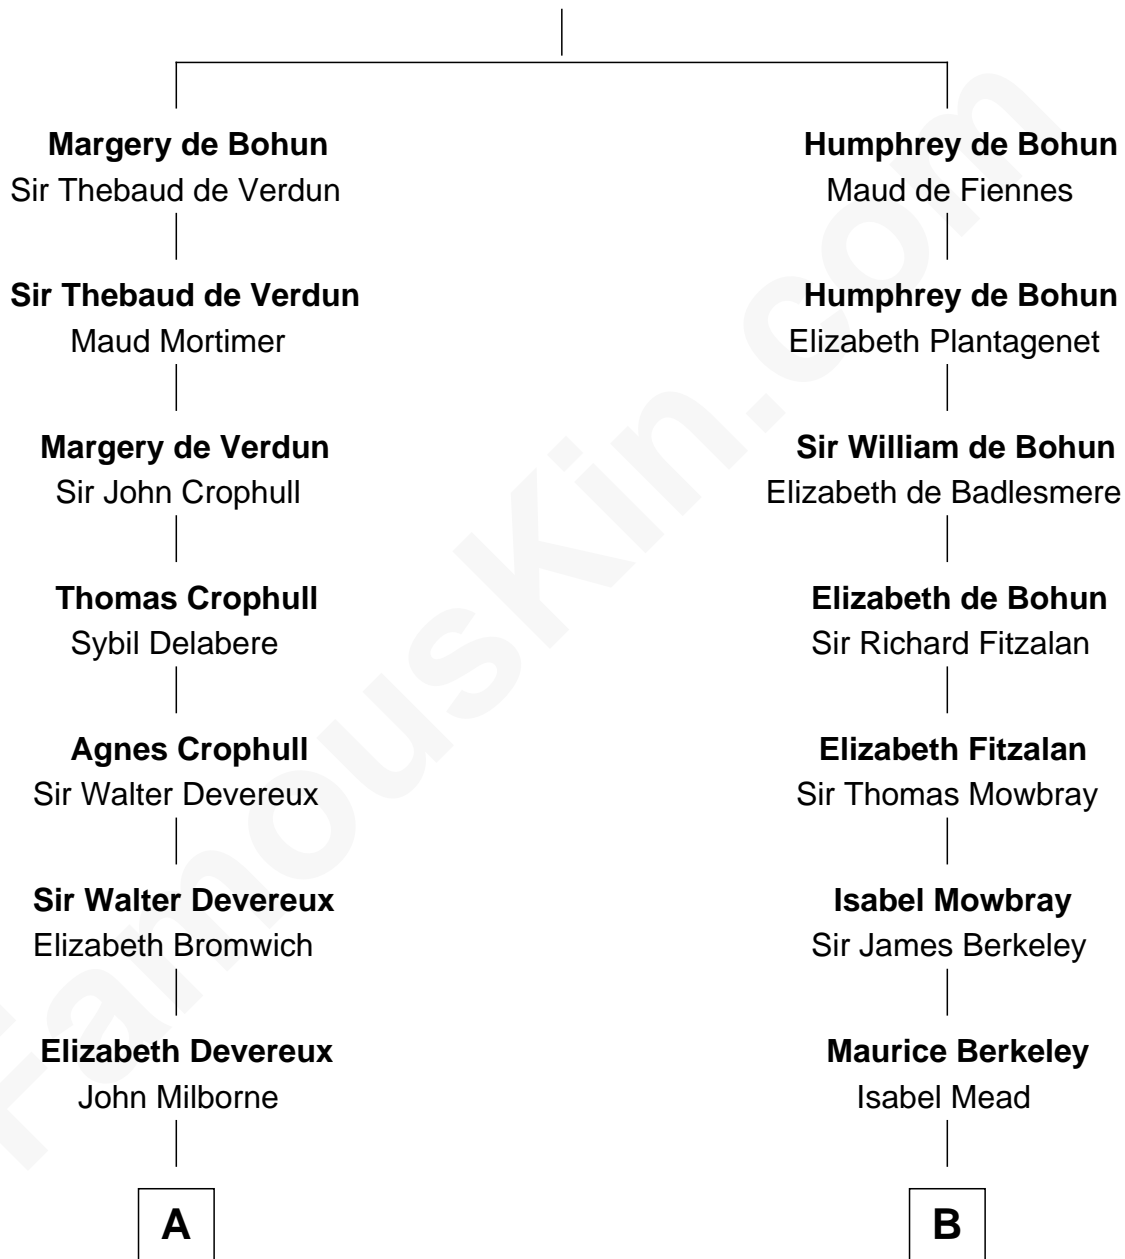

FamousKin.com

Relationship Chart of

Button Gwinnett

Signer of the Declaration of Independence

17th cousin 4 times removed of

Robert Frost

Poet and Playwright

Sir Humphrey de Bohun

Eleanor de Braiose

C

William Frost

Sarah Holt

Samuel Abbott Frost

Mary Blunt

William Prescott Frost

Judith Colcord