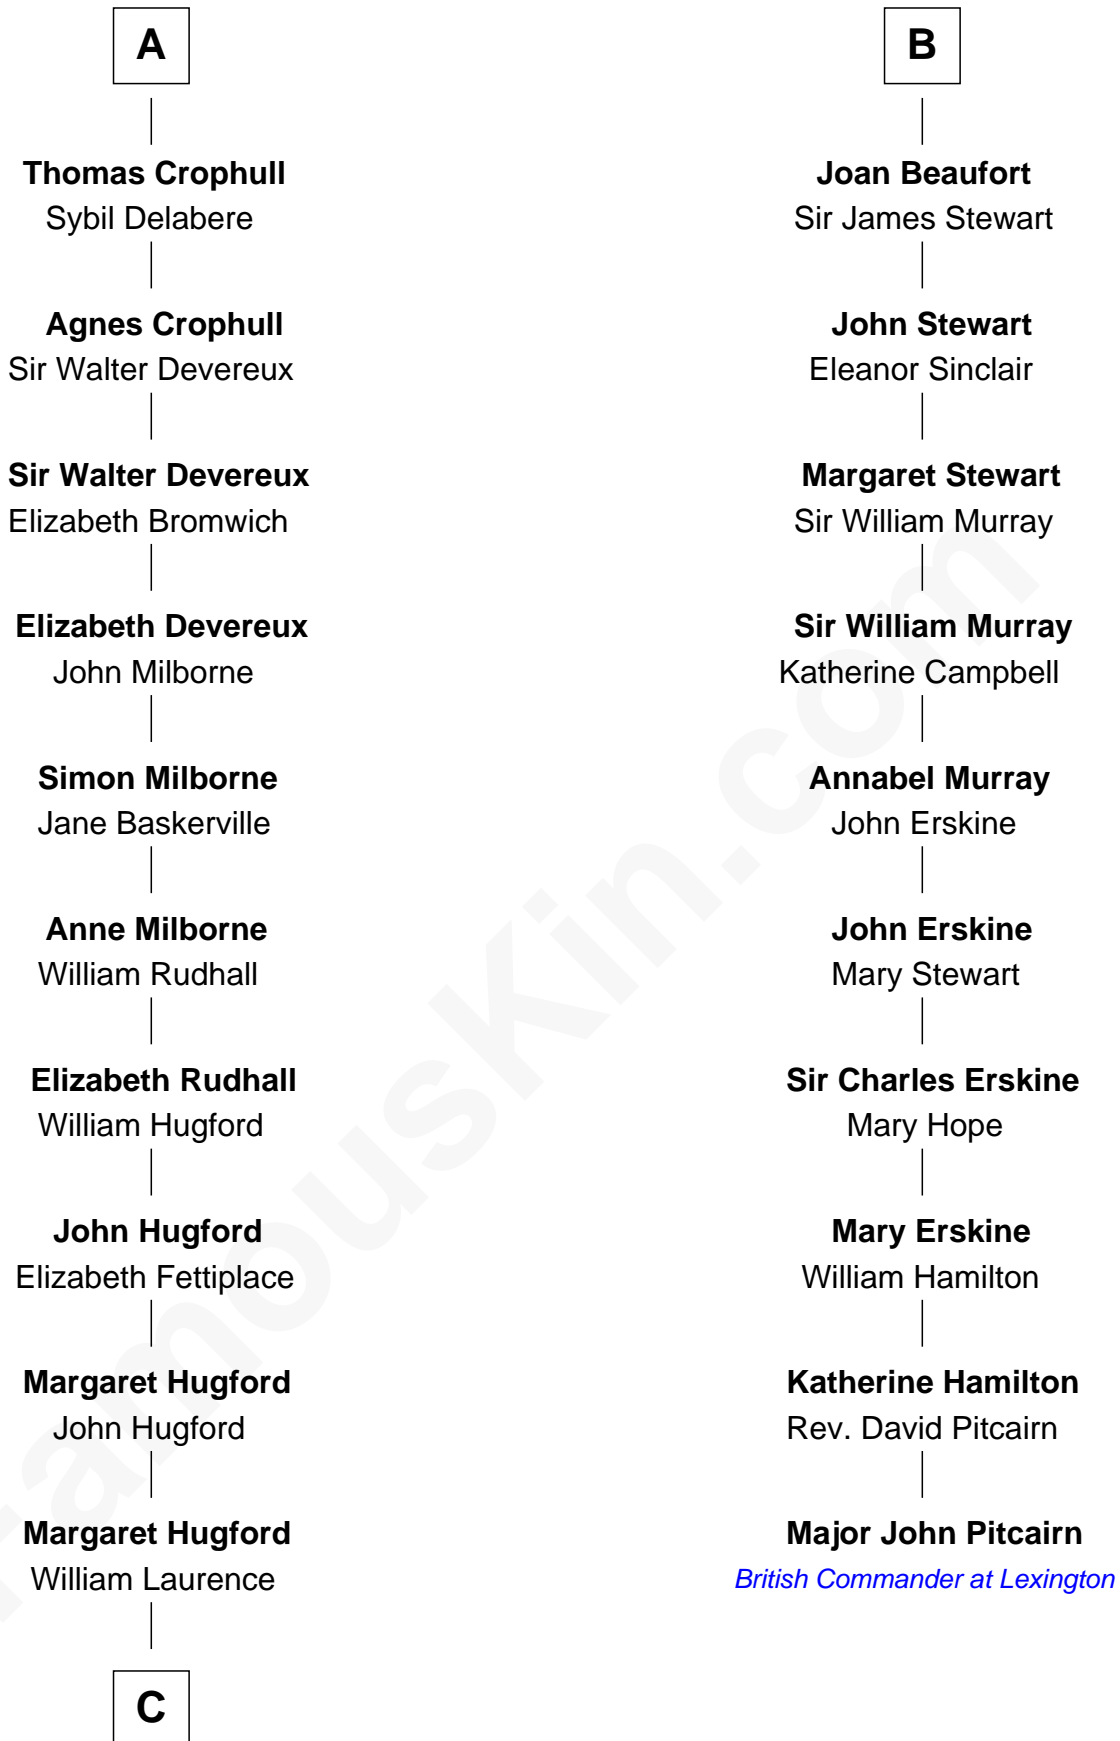

FamousKin.com

Relationship Chart of

Button Gwinnett

Signer of the Declaration of Independence

16th cousin 5 times removed of

Major John Pitcairn

British Commander at Battle of Lexington

Alfonso VIII of Castile

Eleanor Plantagenet

Richard Fitzalan

Alice Fitzalan

Sir Thomas de Holand

Margaret de Holand

Sir John Beaufort

B

C