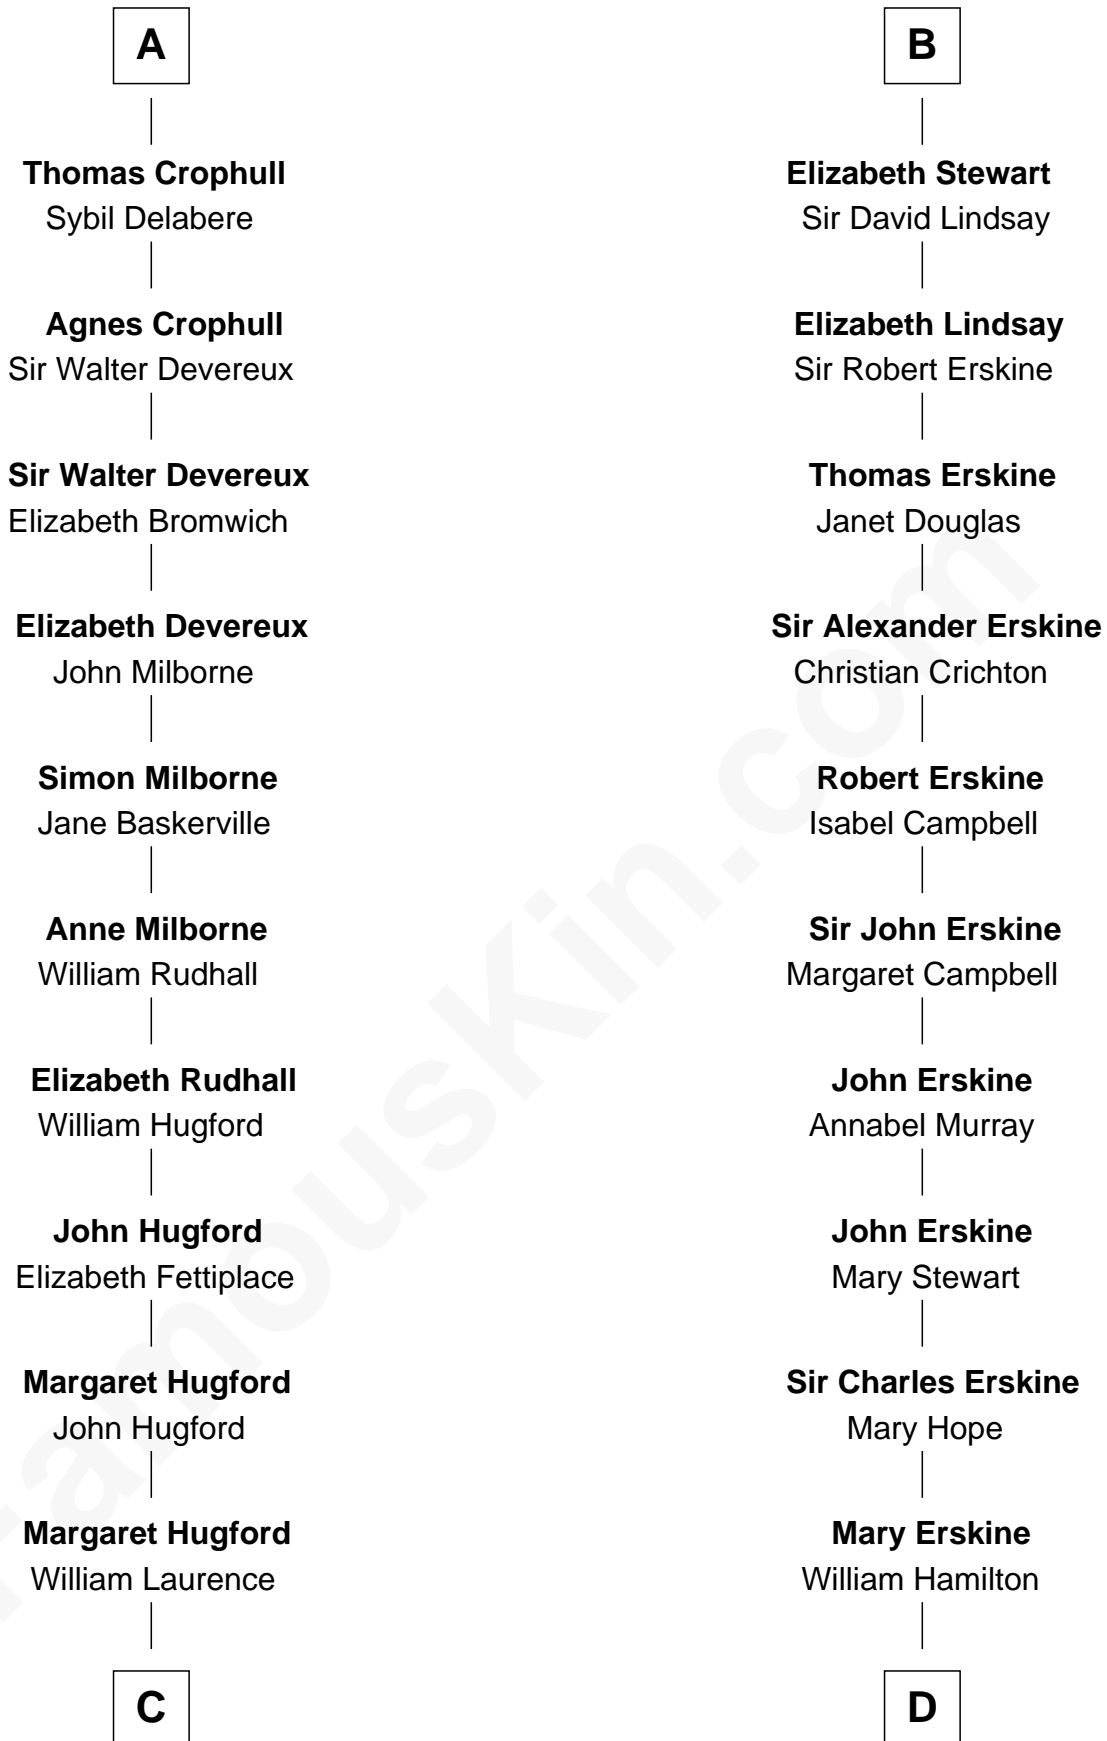

FamousKin.com

Relationship Chart of

Button Gwinnett

Signer of the Declaration of Independence

18th cousin 3 times removed of

Major John Pitcairn

British Commander at Battle of Lexington

C

Elizabeth Laurence

George Gwinnett

George Gwinnett

Elizabeth Randle

George Gwinnett

Elizabeth Coxe

Rev. Samuel Gwinnett

Anne Eames