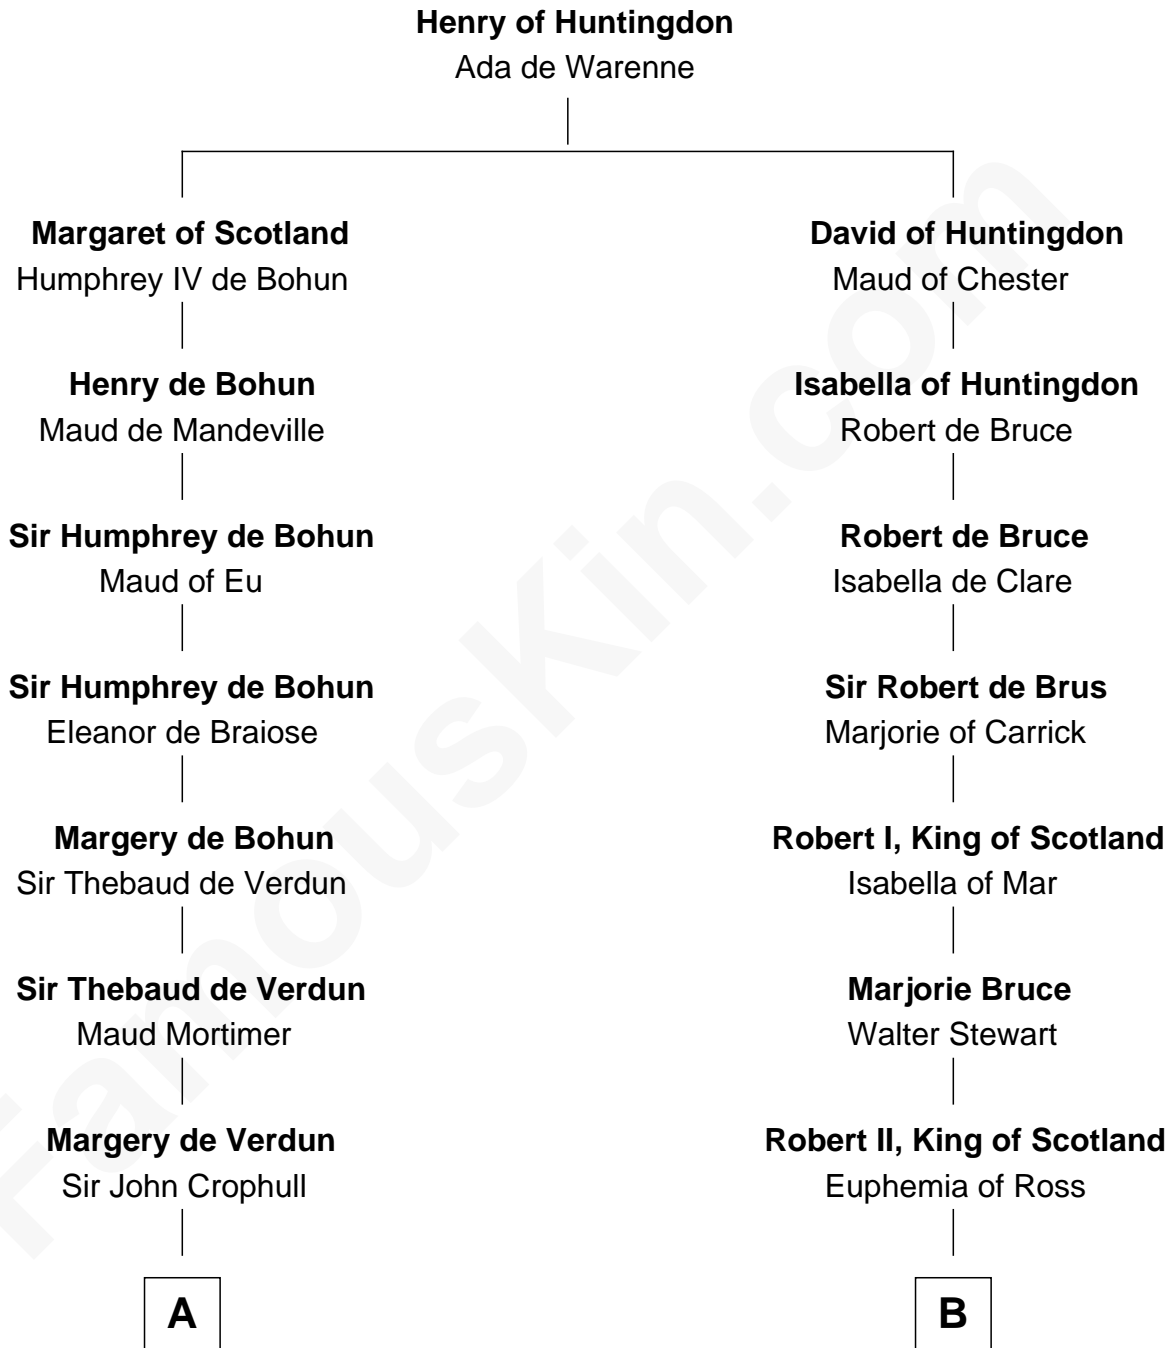

FamousKin.com

Relationship Chart of

Button Gwinnett

Signer of the Declaration of Independence

18th cousin 3 times removed of

Major John Pitcairn

British Commander at Battle of Lexington

C

Elizabeth Laurence

George Gwinnett

George Gwinnett

Elizabeth Randle

George Gwinnett

Elizabeth Coxe

Rev. Samuel Gwinnett

Anne Eames

Button Gwinnett

Signer of Declaration of Independence

D

Katherine Hamilton

Rev. David Pitcairn

Major John Pitcairn

British Commander at Lexington

FamousKin.com