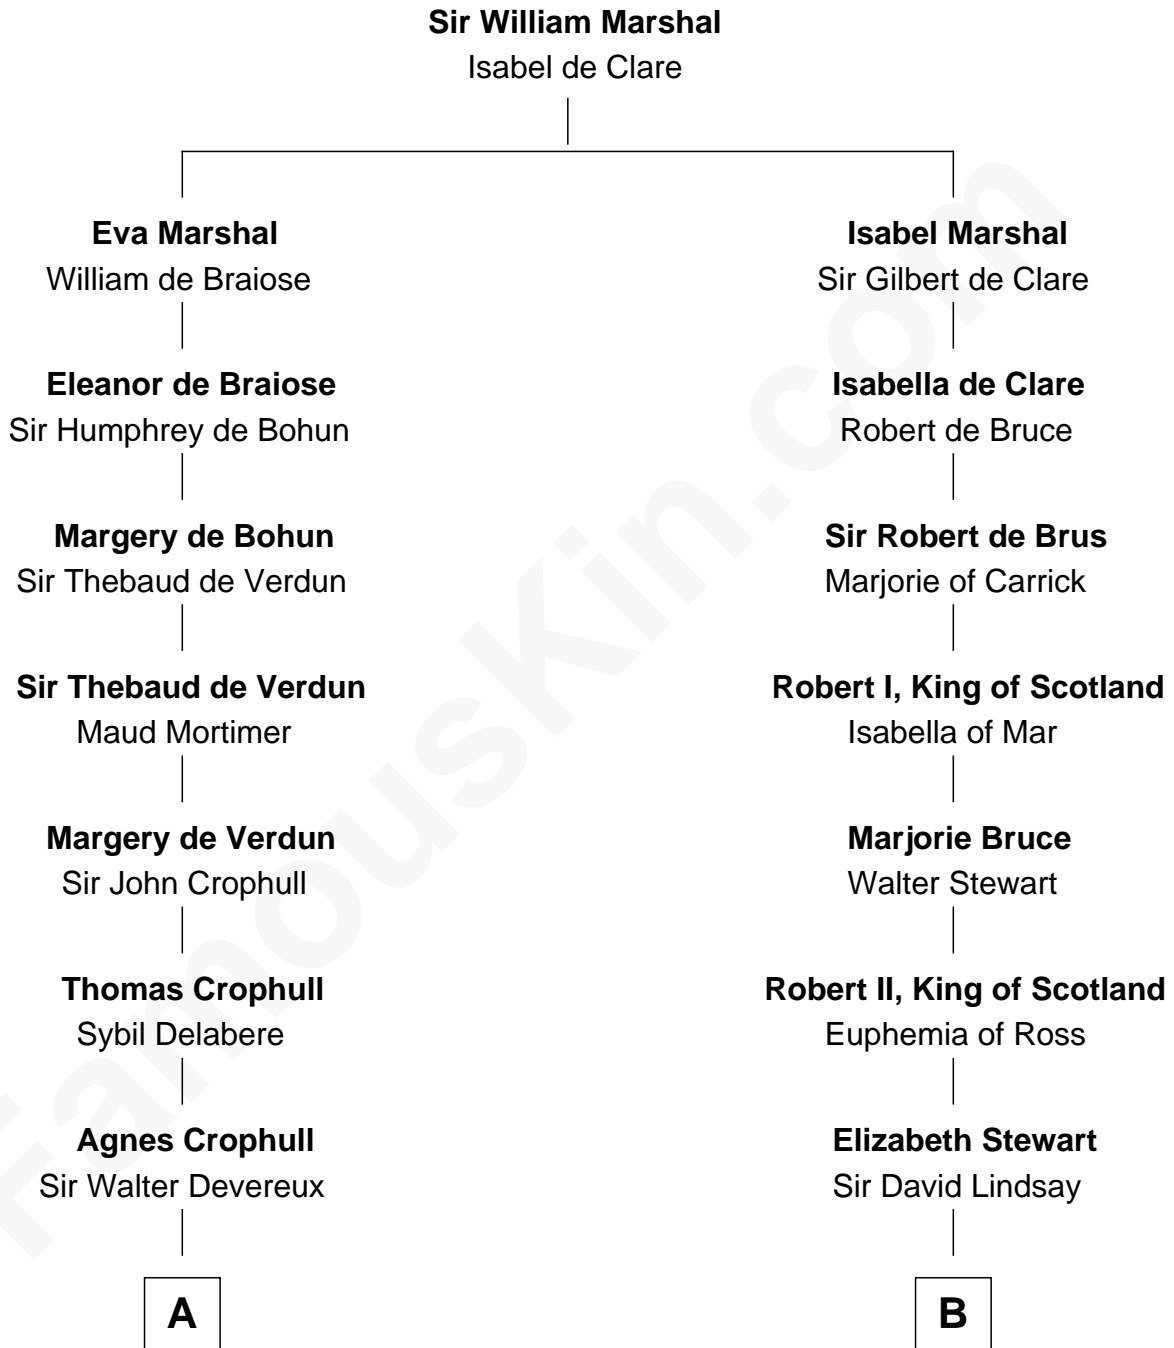

FamousKin.com

Relationship Chart of

Button Gwinnett

Signer of the Declaration of Independence

17th cousin 2 times removed of

Major John Pitcairn

British Commander at Battle of Lexington

C

George Gwinnett

Elizabeth Coxe

Rev. Samuel Gwinnett

Anne Eames

Button Gwinnett

Signer of Declaration of Independence

FamousKin.com