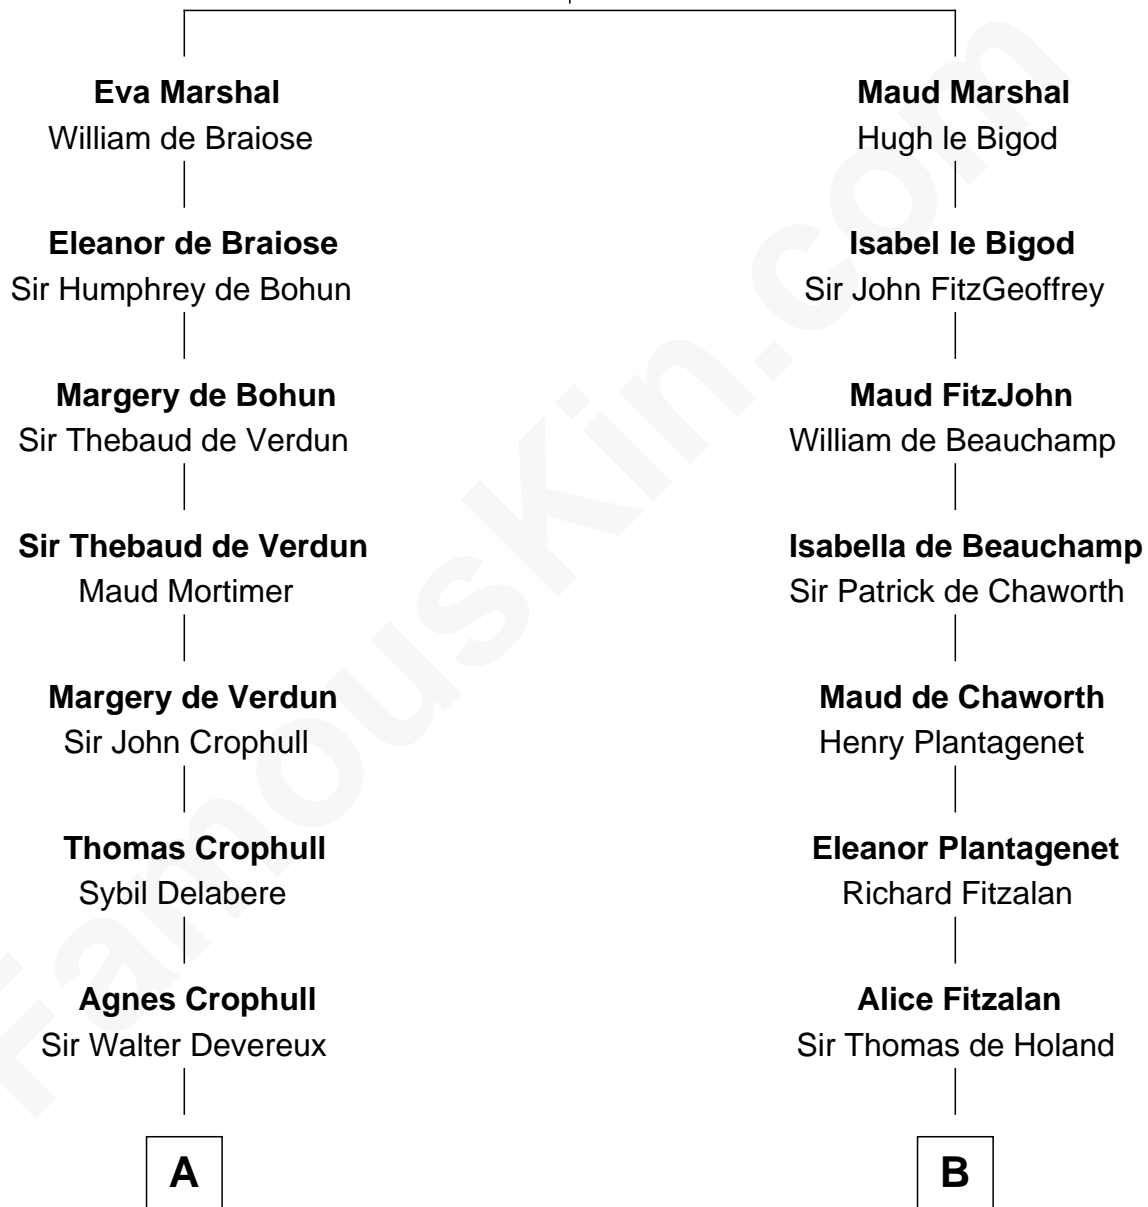

FamousKin.com

Relationship Chart of

Button Gwinnett

Signer of the Declaration of Independence

19th cousin 2 times removed of

Noel Coward

Playwright, Actor, and Songwriter

Sir William Marshal

Isabel de Clare

C

George Gwinnett

Elizabeth Coxe

Rev. Samuel Gwinnett

Anne Eames

Button Gwinnett

Signer of Declaration of Independence