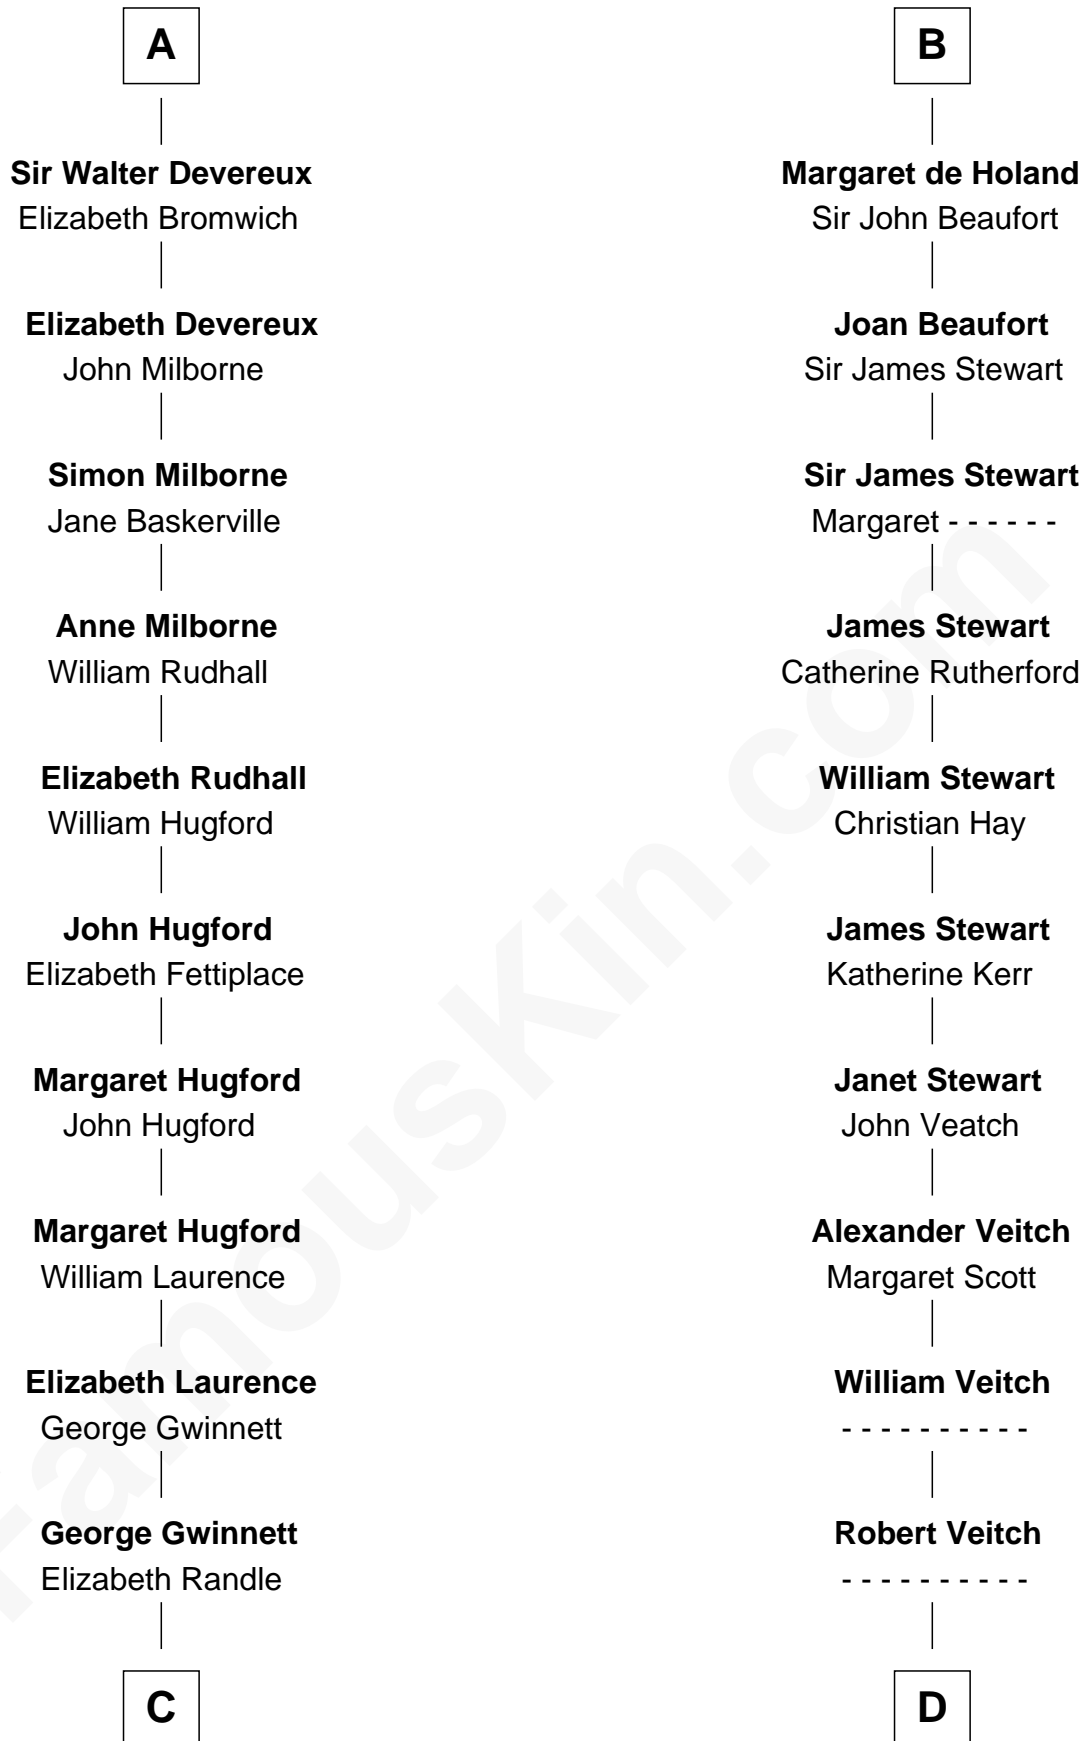

FamousKin.com

Relationship Chart of

Button Gwinnett

Signer of the Declaration of Independence

19th cousin 2 times removed of

Noel Coward

Playwright, Actor, and Songwriter

Sir William Marshal

Isabel de Clare

C

George Gwinnett

Elizabeth Coxe

Rev. Samuel Gwinnett

Anne Eames

Button Gwinnett

Signer of Declaration of Independence