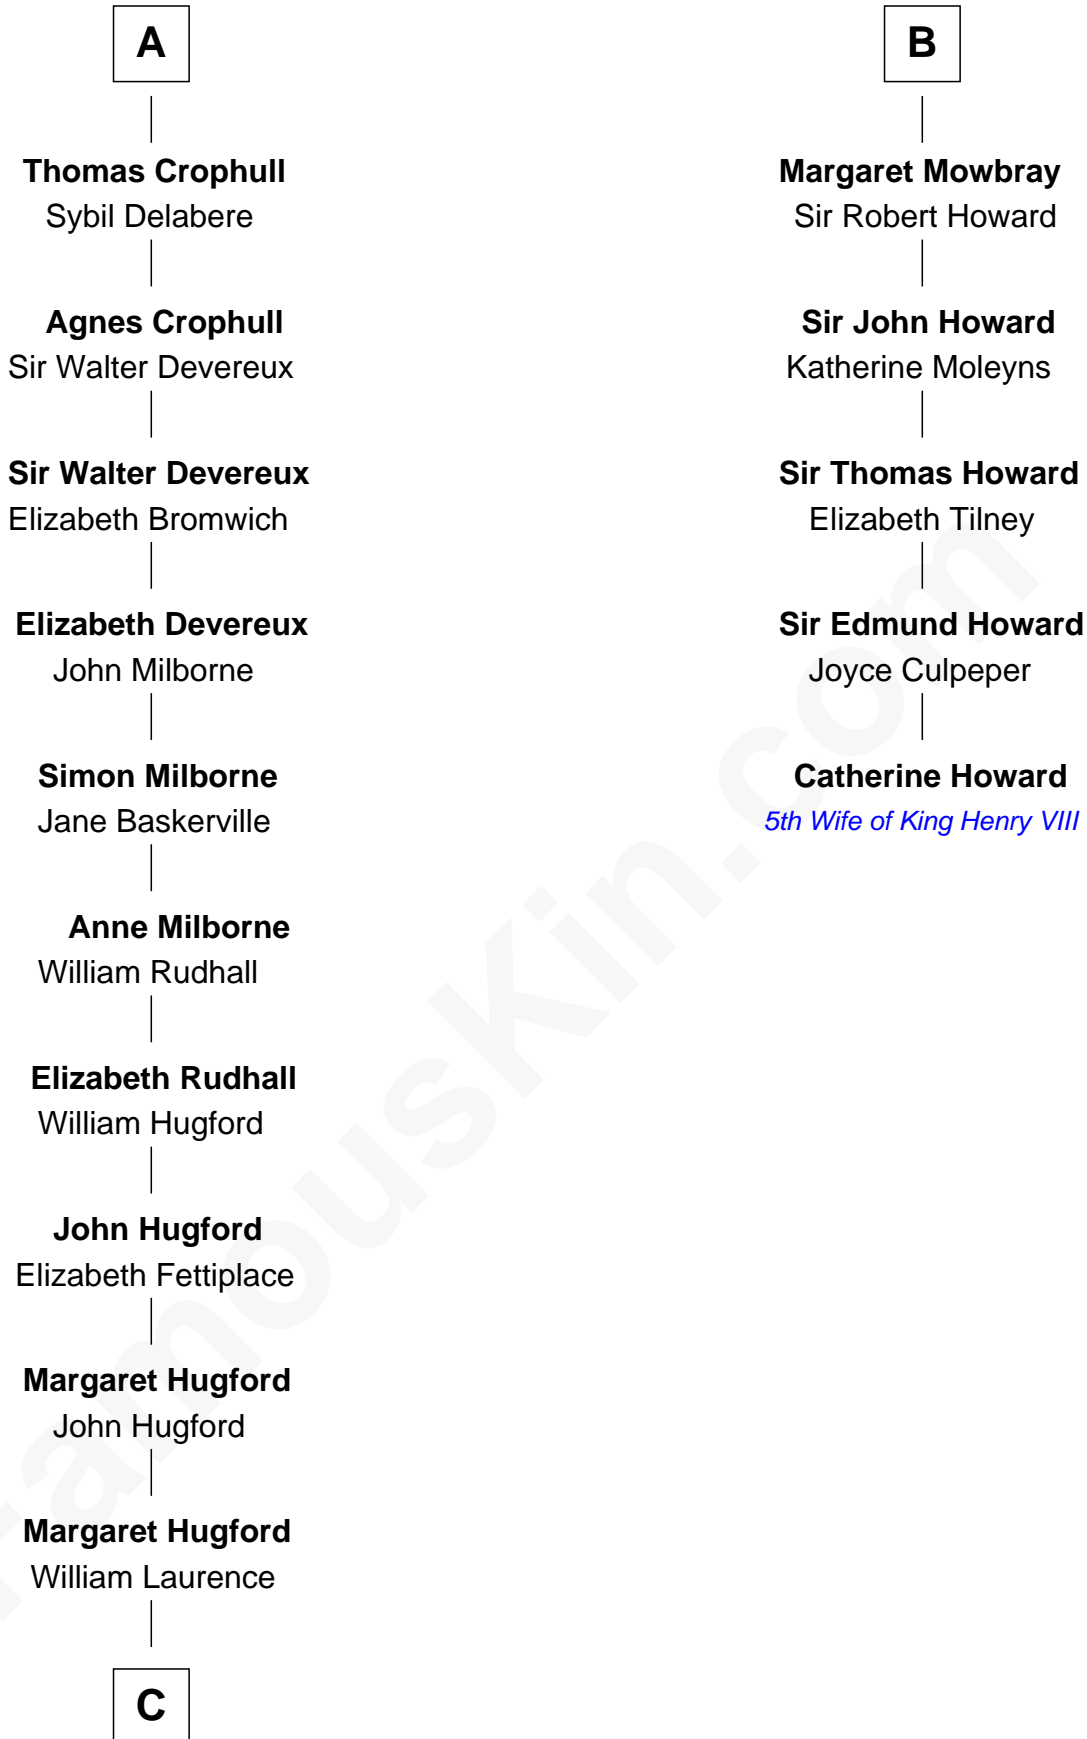

### Catherine Howard

*5th Wife of King Henry VIII*

**Alfonso VIII of Castile**

Eleanor of England

**Berengaria of Castile**

Alfonso IX, King of Leon

**Berenguela of Leon**

John de Brienne

Edmund Plantagenet

**Henry Plantagenet**

Maud de Chaworth

**Joan of Lancaster**

John de Mowbray

**John de Mowbray**

Elizabeth de Segrave

**Sir Thomas Mowbray**

Elizabeth Fitzalan

**B**

**C**

—  
**Elizabeth Laurence**

George Gwinnett

—  
**George Gwinnett**

Elizabeth Randle

—  
**George Gwinnett**