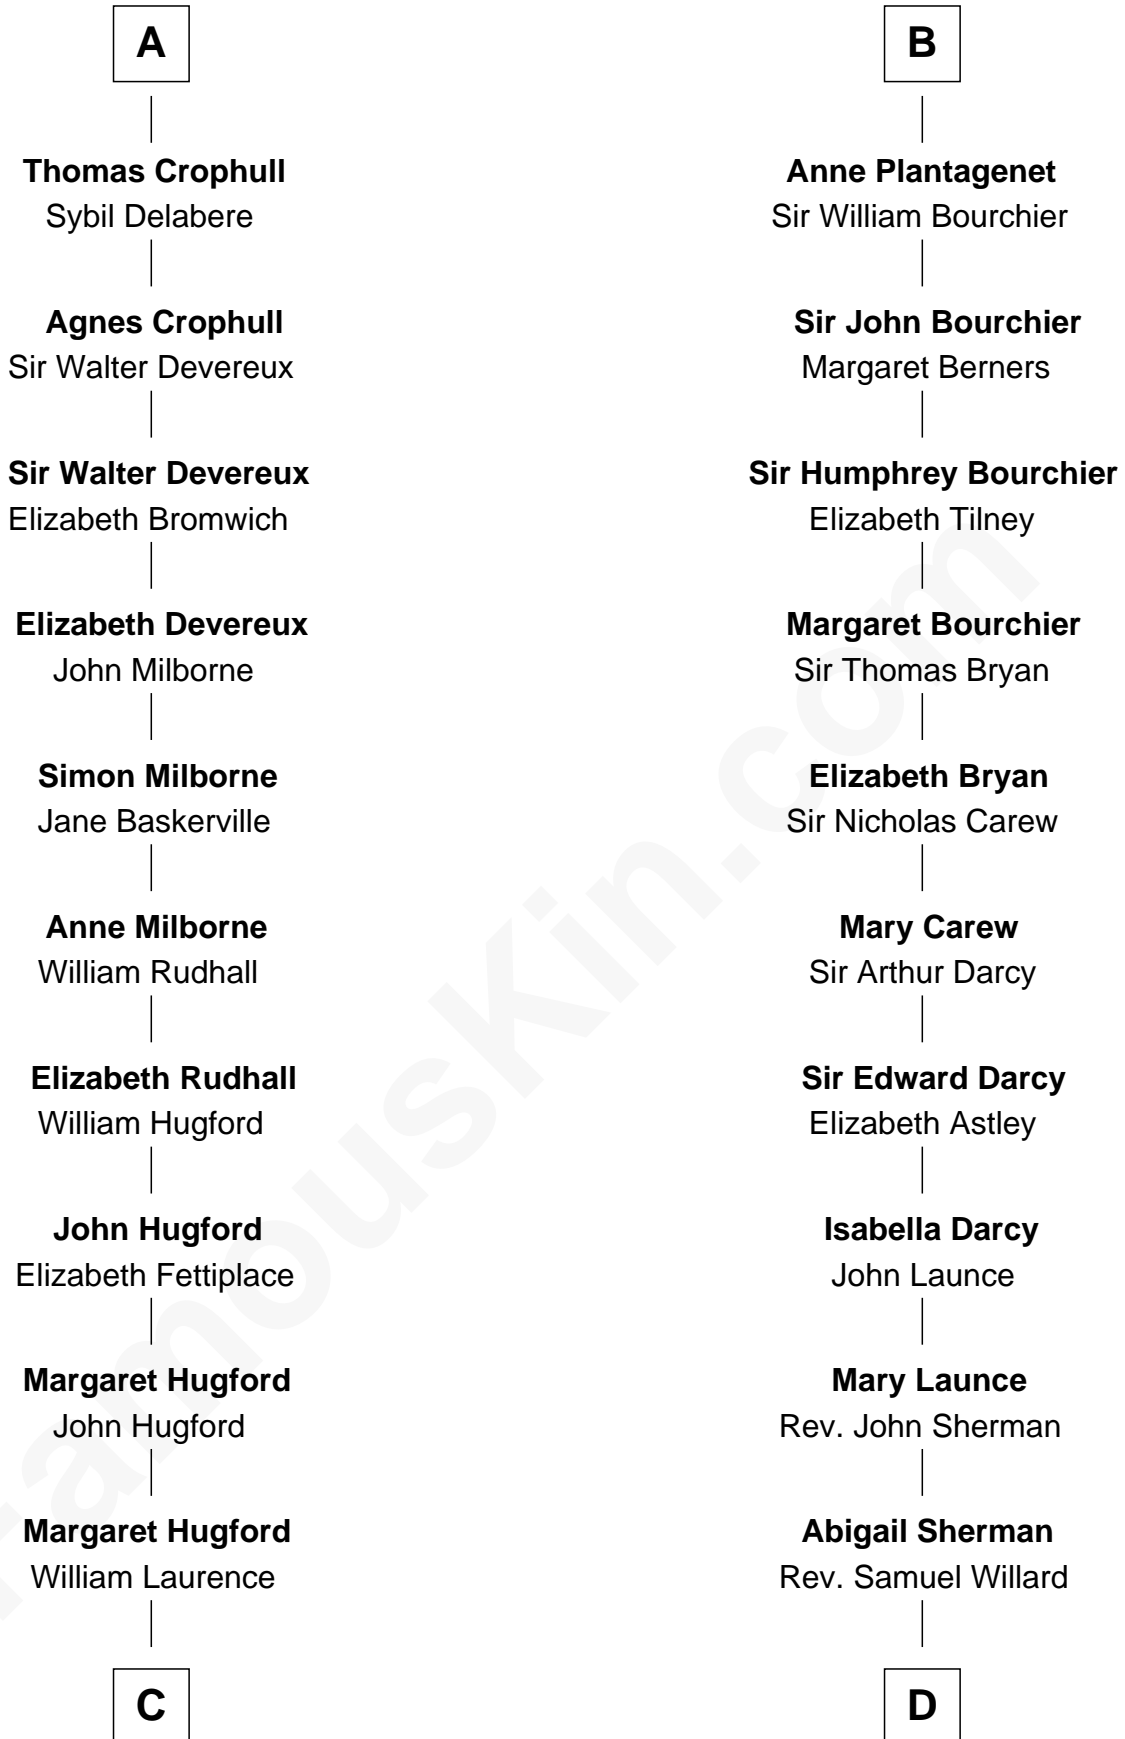

FamousKin.com

Relationship Chart of

Button Gwinnett

Signer of the Declaration of Independence

19th cousin 2 times removed of

Robert Treat Paine

Signer of the Declaration of Independence

Alfonso VIII of Castile

Isabella of France

Edward II, King of England

Edward III, King of England

Philippa of Hainault

Sir Thomas Plantagenet

Eleanor de Bohun

B

C

Elizabeth Laurence

George Gwinnett

George Gwinnett

Elizabeth Randle

George Gwinnett

Elizabeth Coxe

Rev. Samuel Gwinnett

Anne Eames