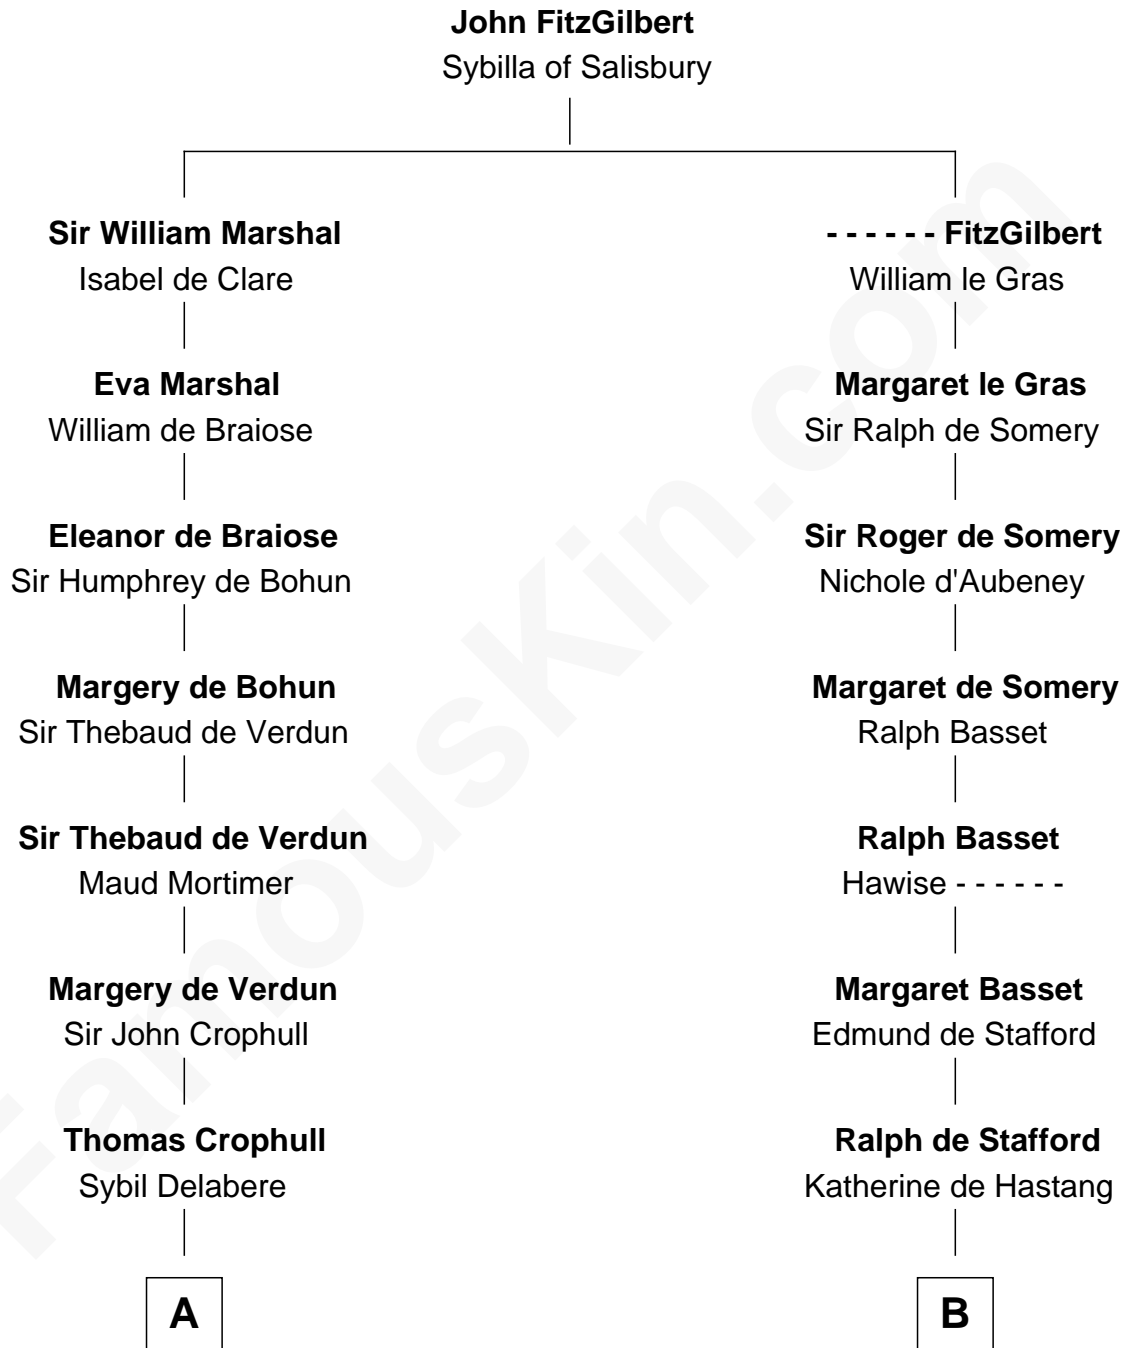

FamousKin.com

Relationship Chart of

Button Gwinnett

Signer of the Declaration of Independence

20th cousin 1 time removed of

Robert Townsend

Member of the Culper Spy Ring during the American Revolution

C

George Gwinnett
Elizabeth Randle

George Gwinnett
Elizabeth Coxe

Rev. Samuel Gwinnett
Anne Eames

Button Gwinnett
Signer of Declaration of Independence

D

Job Almy
Mary Unthank

Audrey Almy
James Townsend

Jacob Townsend
Phoebe Seaman

Samuel Townsend
Sarah Stoddard

Robert Townsend
Spy known as "Culper Jr."