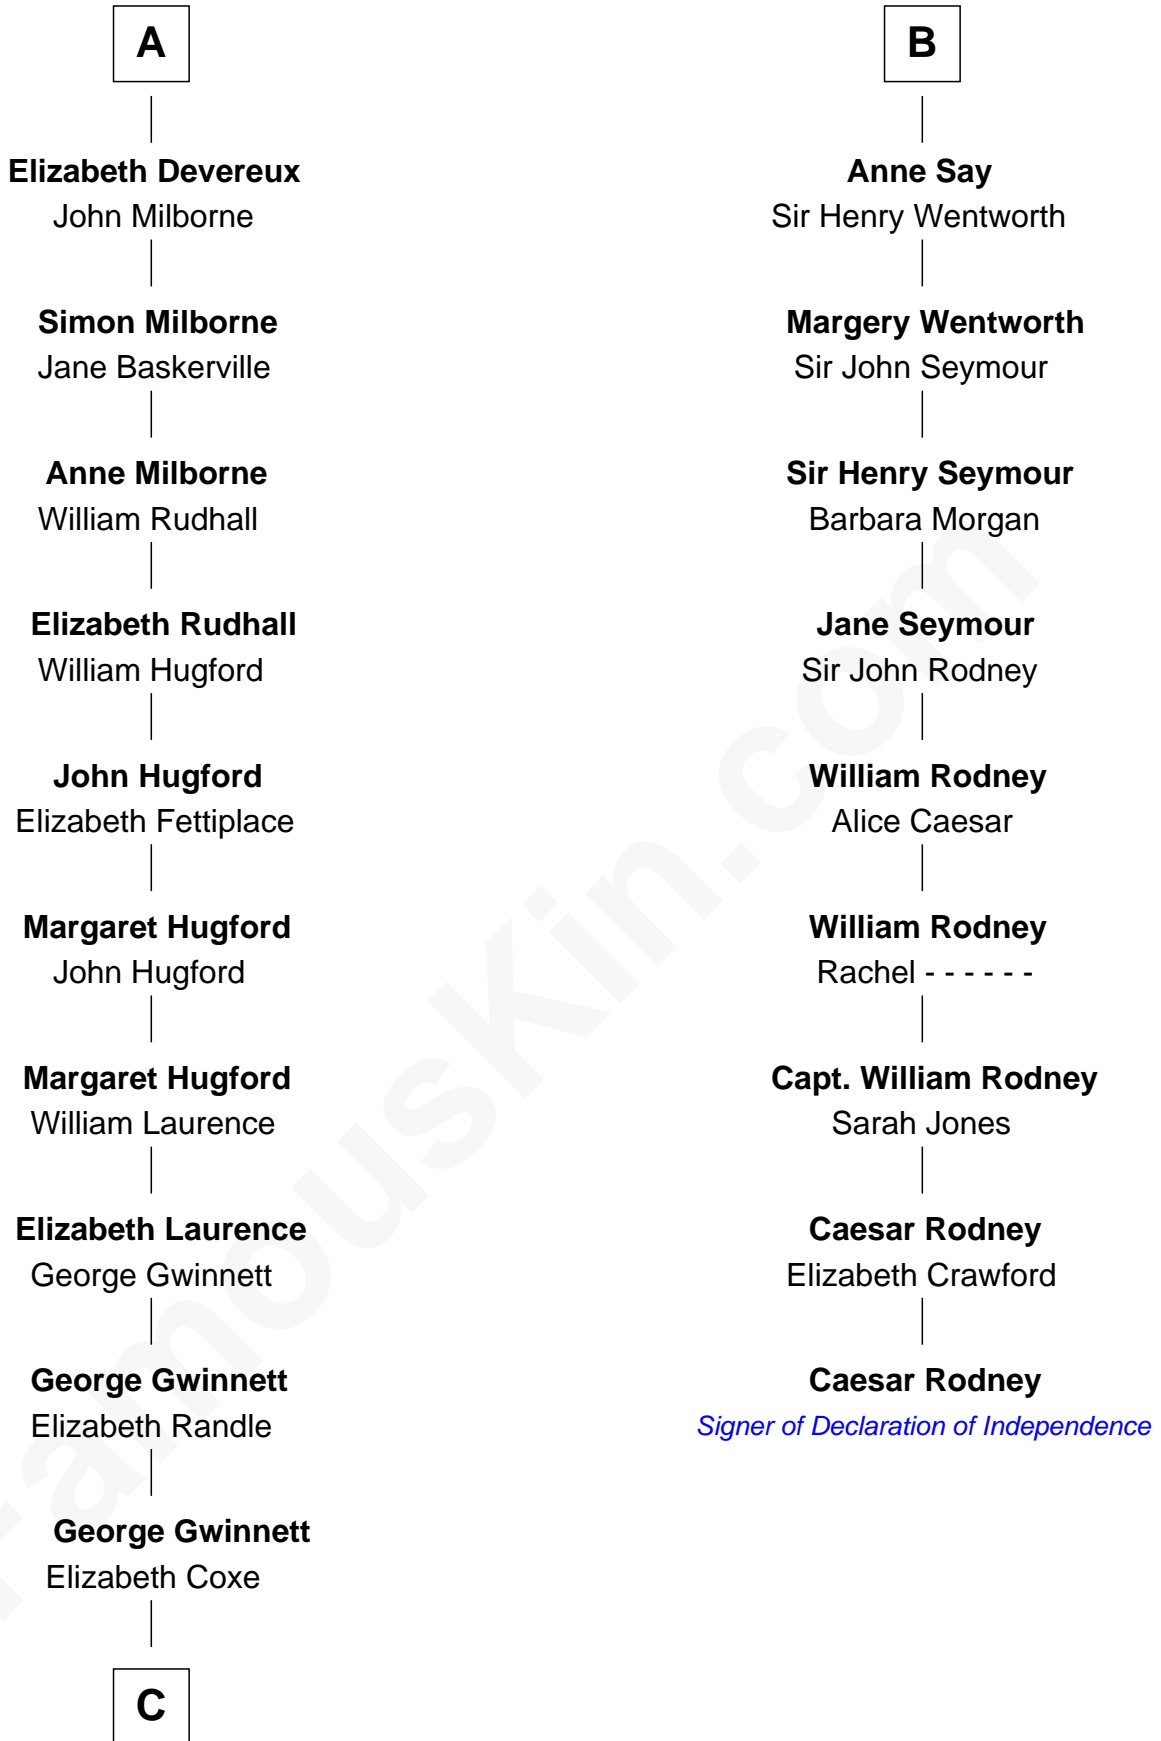

FamousKin.com

Relationship Chart of

Button Gwinnett

Signer of the Declaration of Independence

15th cousin 3 times removed of

Caesar Rodney

Signer of the Declaration of Independence

Sir Humphrey de Bohun

Maud of Eu

Sir Humphrey de Bohun

Eleanor de Braiose

Margery de Bohun

Sir Thebaud de Verdun

Sir Thebaud de Verdun

Maud Mortimer

Margery de Verdun

Eleanor de Bohun

Sir John de Verdun

Maud de Verdun

Sir John de Grey

Sir Roger de Grey

Elizabeth de Hastings

Sir Reynold de Grey

Eleanor le Strange

Ida Grey

John Cokayne

Elizabeth Cokayne

Sir Laurence Cheney

Elizabeth Cheney

Sir John Say

B

C