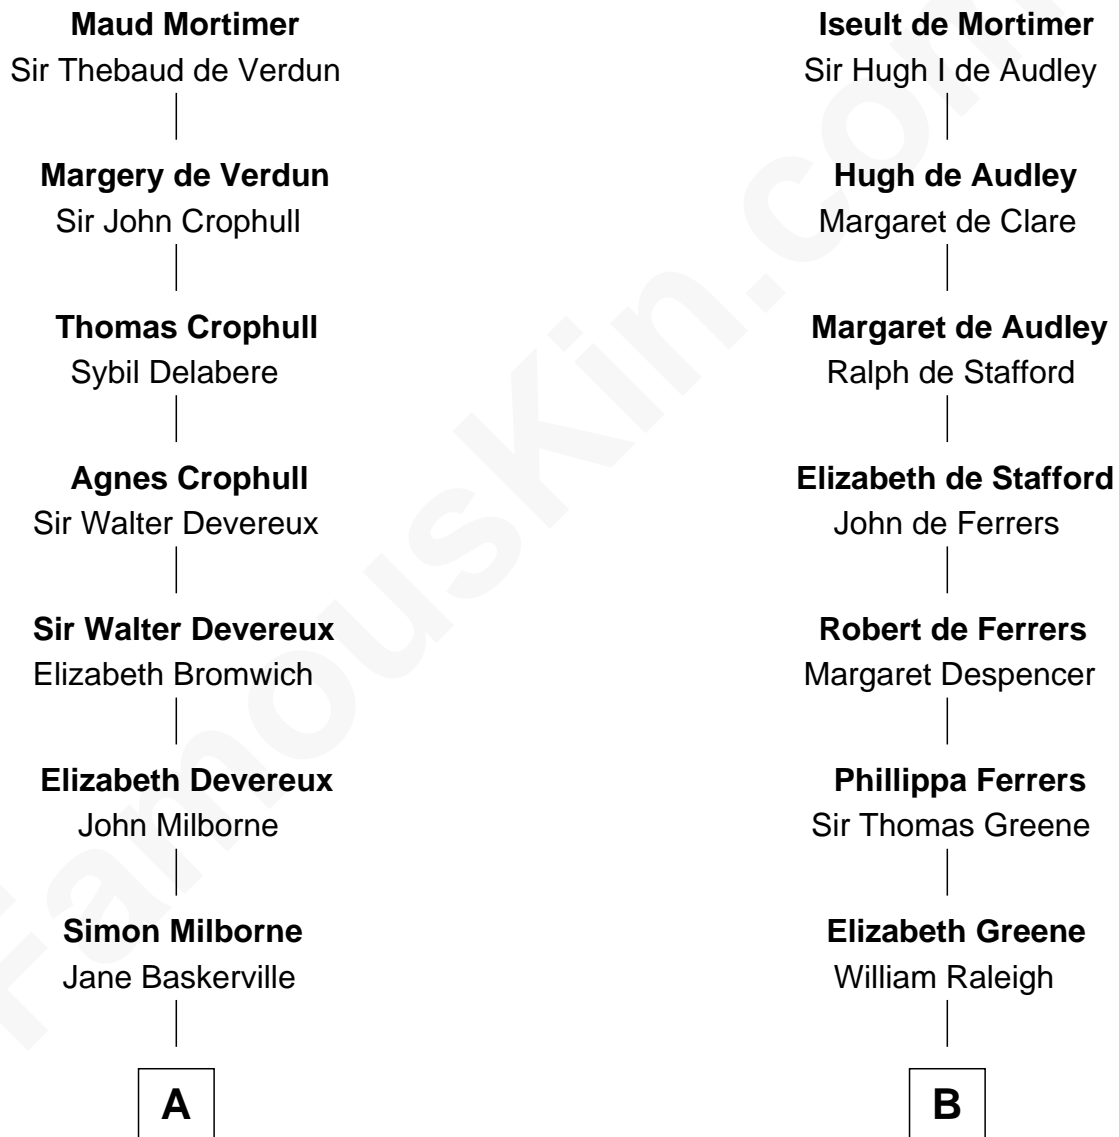

FamousKin.com

Relationship Chart of

Button Gwinnett

Signer of the Declaration of Independence

16th cousin 3 times removed of

Lucretia (Rudolph) Garfield

First Lady of President James Garfield

Sir Edmund Mortimer

Margaret de Fiennes

C

Elijah Mason
Lucretia Greene

Arabella Greene Mason
Zebulon Rudolph

Lucretia (Rudolph) Garfield
First Lady of James Garfield

FamousKin.com