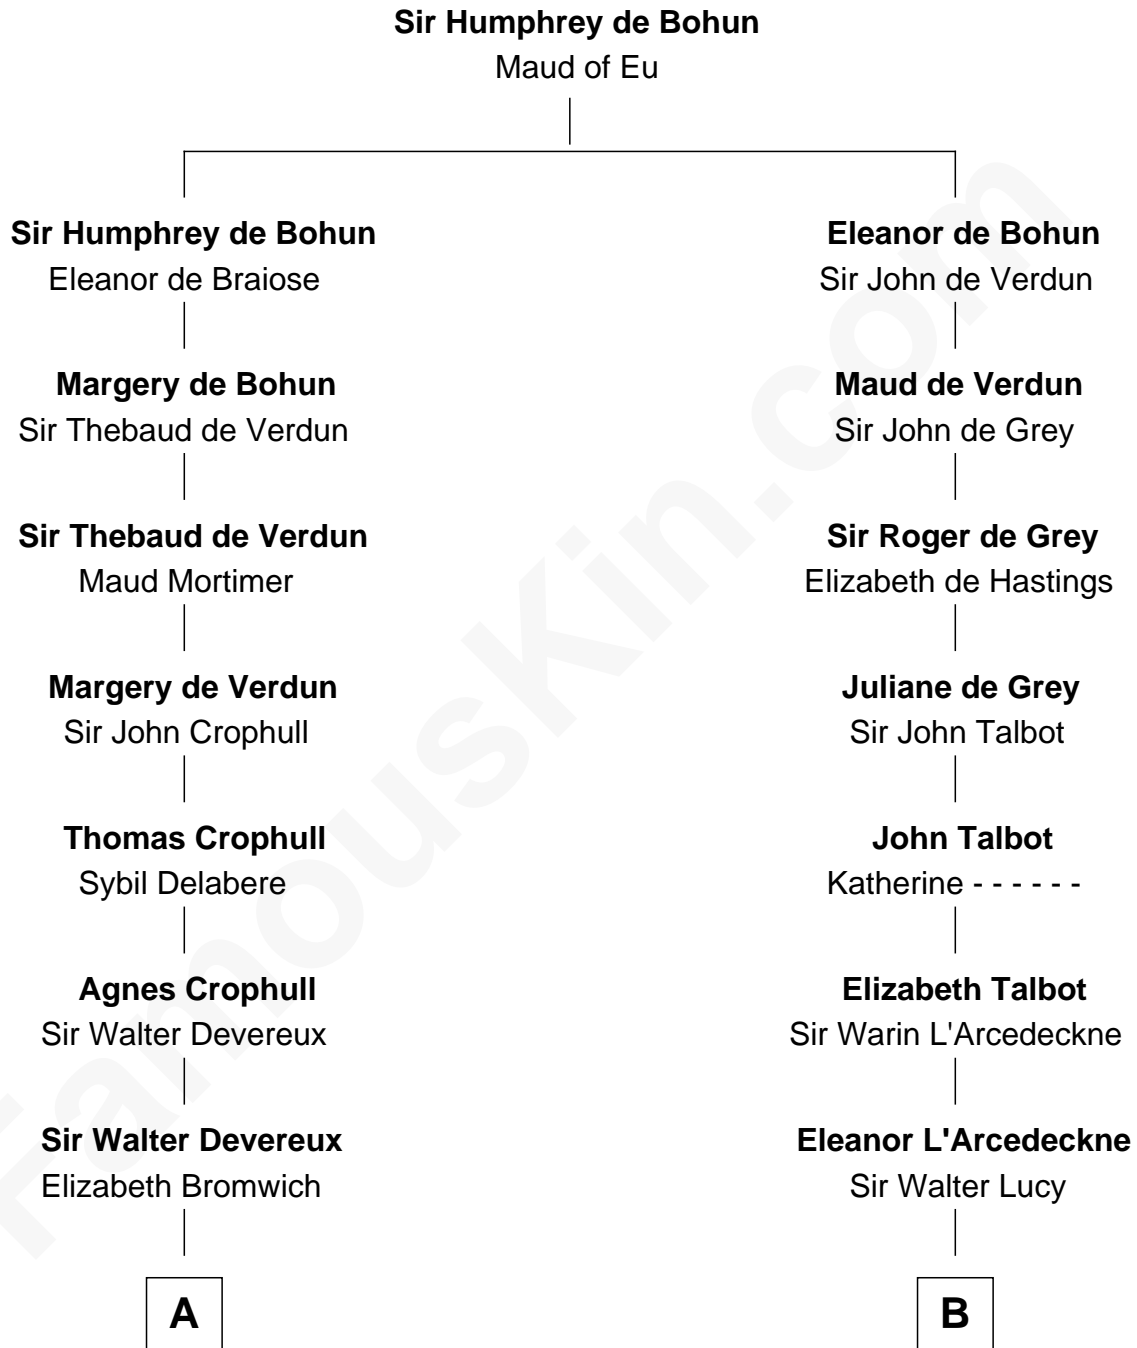

## Relationship Chart of

### Button Gwinnett

*Signer of the Declaration of Independence*

14th cousin 4 times removed of

**Richard More**

*(c1614 - c1696) Mayflower passenger 1620*

**MAYFLOWER**

**C**

Rev. Samuel Gwinnett

Anne Eames

**Button Gwinnett**

*Signer of Declaration of Independence*

FamousKin.com