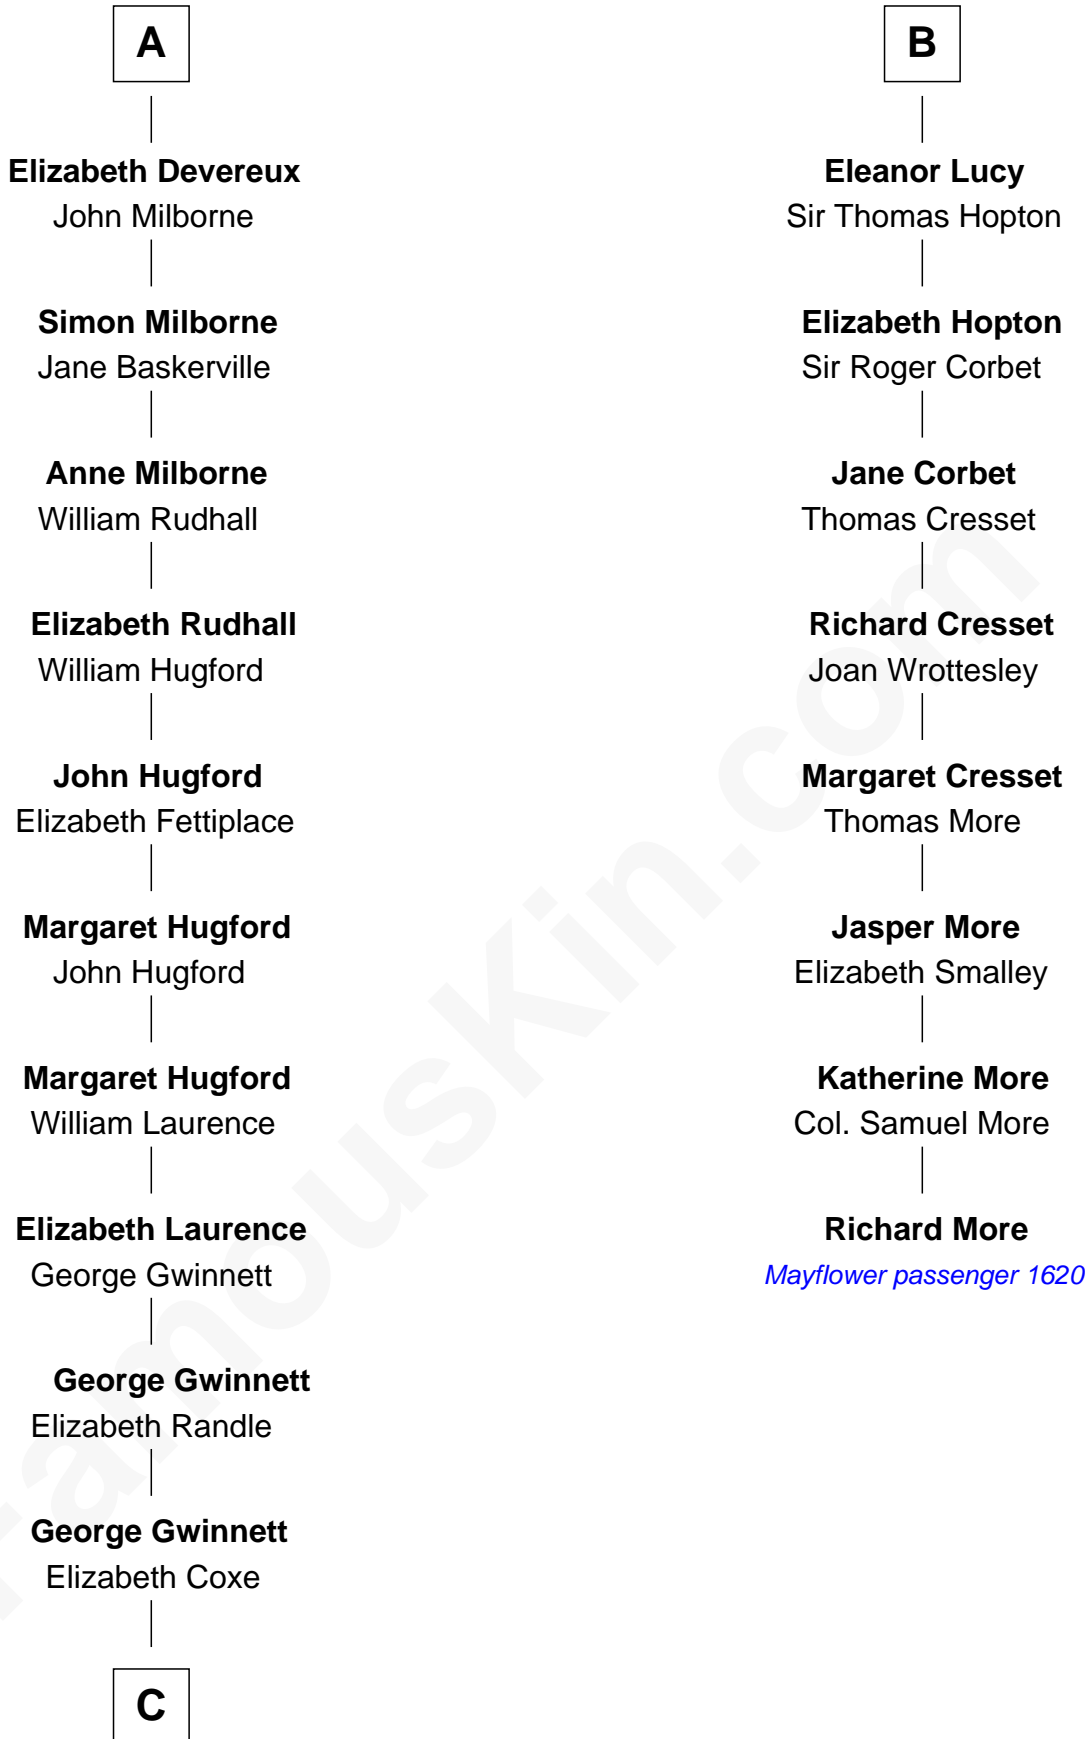

## Relationship Chart of

### Button Gwinnett

*Signer of the Declaration of Independence*

14th cousin 4 times removed of

**Richard More**

*(c1614 - c1696) Mayflower passenger 1620*

**MAYFLOWER**

**C**

Rev. Samuel Gwinnett